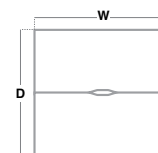

Please add frame finish followed by desktop finish when ordering eg. GCO1216 with black frame in grey nebraska = **GCO1216-K-NO**