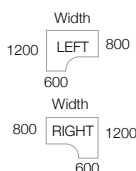

FROM
£242.00

STRAIGHT DESK WITH FIXED PEDESTAL

- Rectangular desks 800mm deep with panel end legs & two cable access ports
- Pedestal can be fitted to left or right hand side

CODE	WIDTH	DEPTH	HEIGHT	PRICE
MP12P2	1200mm	800mm	725mm	£242.00
MP14P2	1400mm	800mm	725mm	£251.00
MP16P2	1600mm	800mm	725mm	£255.00
MP18P2	1800mm	800mm	725mm	£267.00
MP12P3	1200mm	800mm	725mm	£242.00
MP14P3	1400mm	800mm	725mm	£251.00
MP16P3	1600mm	800mm	725mm	£255.00
MP18P3	1800mm	800mm	725mm	£267.00

Please add desktop finish when ordering eg. **MP12P3** in oak = **MP12P3O**