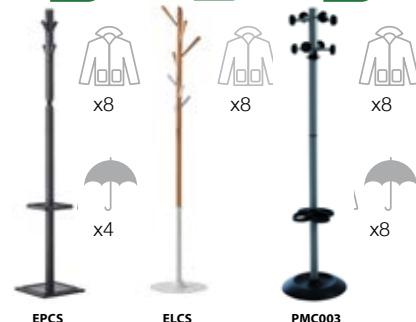

CODE	W	D	H	PRICE
EPCS	320	320	1750	£75.00
ELCS	355	355	1750	£75.00
PMC003	450	450	1730	£61.00

FROM
£61.00

LUNA MONITOR ARMS

2 YR

- Clamps to desktop
- Fits all 25mm desktops

FROM
£36.00

CODE	DESCRIPTION	PRICE
LSMARM	Single arm	£36.00
LDMARM	Double arm	£58.00