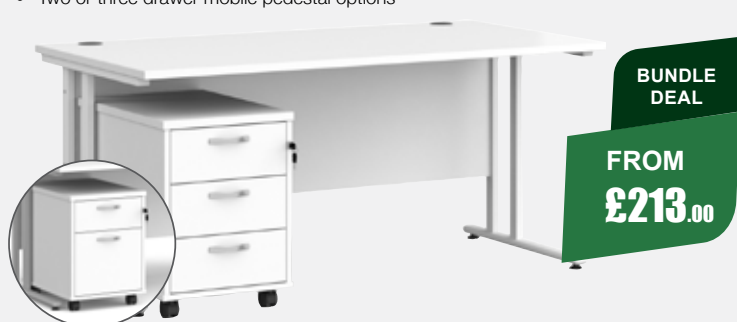

STRAIGHT DESK WITH FIXED PEDESTAL

- Rectangular desks with cantilever frame and two cable ports
- Fixed pedestal that can be fitted to the left or right

BLACK FRAME	SILVER FRAME	WHITE FRAME	WIDTH	DEPTH	PEDESTAL	PRICE
MC12P2K	MC12P2S	MC12P2WH	1200mm	800mm	2 drawer	£228.00
MC14P2K	MC14P2S	MC14P2WH	1400mm	800mm	2 drawer	£235.00
MC16P2K	MC16P2S	MC16P2WH	1600mm	800mm	2 drawer	£239.00
MC18P2K	MC18P2S	MC18P2WH	1800mm	800mm	2 drawer	£248.00
MC12P3K	MC12P3S	MC12P3WH	1200mm	800mm	3 drawer	£228.00
MC14P3K	MC14P3S	MC14P3WH	1400mm	800mm	3 drawer	£235.00
MC16P3K	MC16P3S	MC16P3WH	1600mm	800mm	3 drawer	£239.00
MC18P3K	MC18P3S	MC18P3WH	1800mm	800mm	3 drawer	£248.00

Please add frame colour and top finish when ordering e.g MC12P2K in beech = MC12P2KSB

WAVE DESKS

- Wave desktop with cantilever leg frame
- Two cable ports

Width	CODE	WIDTH	PRICE
990 LEFT 800	MC14WL	1400mm Left hand	£178.00
	MC14WR	1400mm Right hand	£178.00
800 RIGHT 990	MC16WL	1600mm Left hand	£183.00
	MC16WR	1600mm Right hand	£183.00

Please add frame colour followed by top finish when ordering e.g MC16WR with silver frame in walnut = MC16WRSW

ERGONOMIC DESKS

- Ergonomic left and right hand desks with cantilever frame and full leg return
- Two cable ports

Width	CODE	WIDTH	STYLE	PRICE
1200 LEFT 800	MC14EL	1400mm	Left hand	£161.00
	MC14ER	1400mm	Right hand	£161.00
800 RIGHT 1200	MC16EL	1600mm	Left hand	£162.00
	MC16ER	1600mm	Right hand	£162.00
600	MC18EL	1800mm	Left hand	£178.00
	MC18ER	1800mm	Right hand	£178.00

Please add frame colour followed by top finish when ordering e.g MC16ER with white frame in kendal oak = MC16ERWHKO

ERGONOMIC DESK WITH PEDESTAL

- Ergonomic desks with cantilever frame and full leg return and desk high pedestal
- Two cable ports