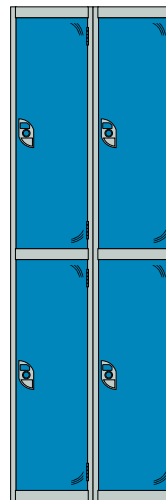

2 Tier Nest of 2