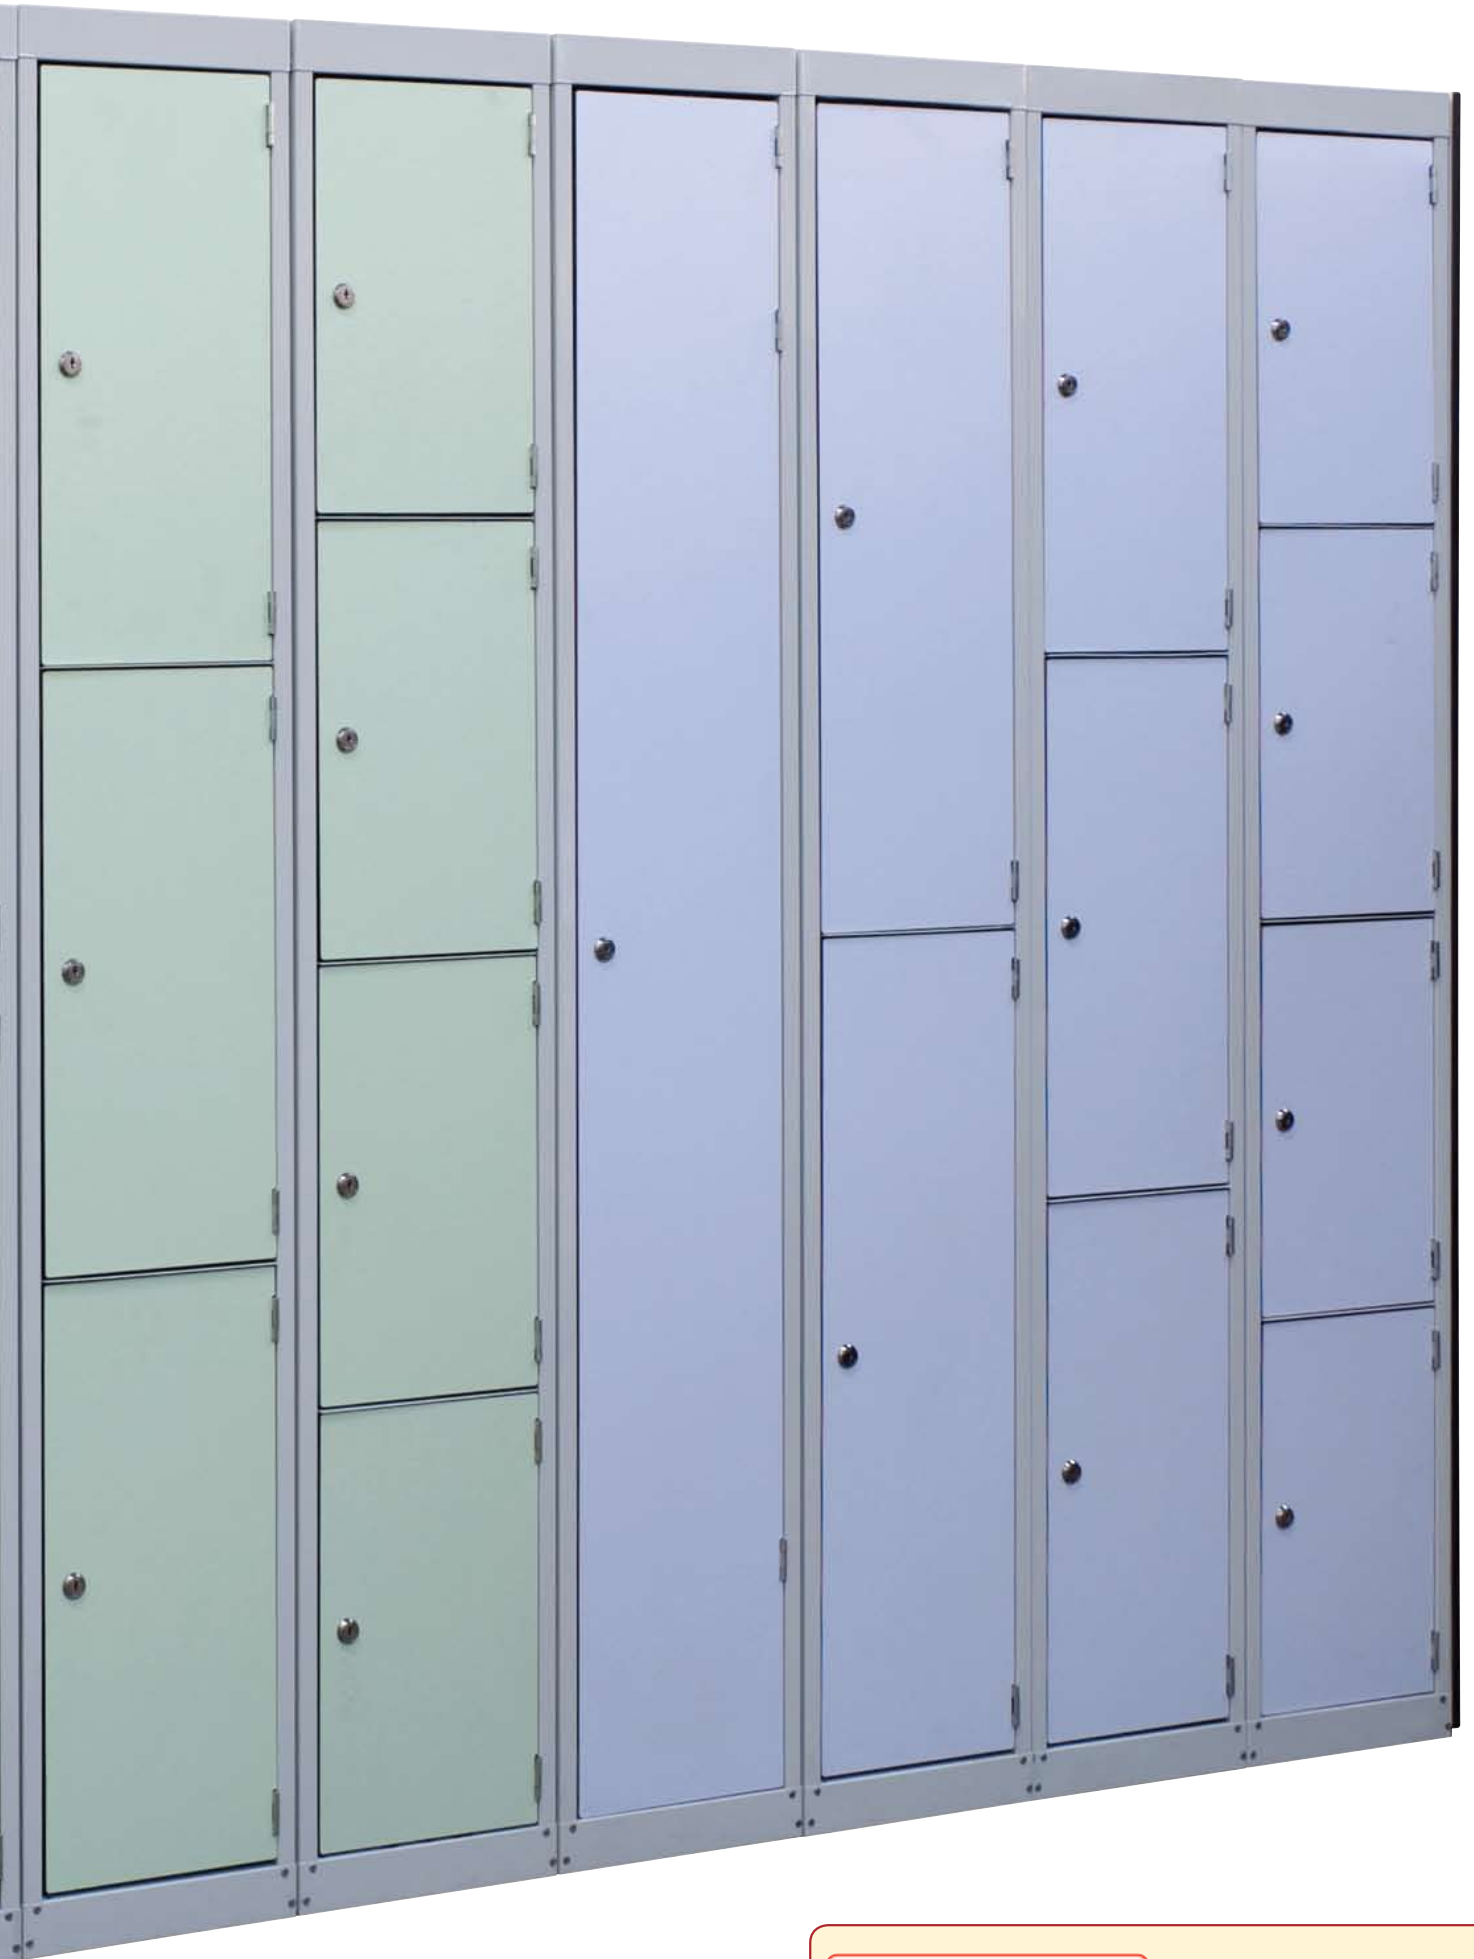

Germ Guard
Active Technology

All steel panels are powder coated with Germ Guard Active Technology paint.