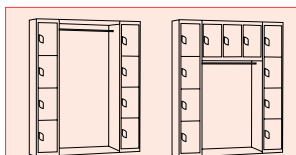

Archway Locker - H.1800 W.1500 D.450

Tiers	Code	Price 5+	Price 2-4	Price 1	Hangers	Price
8	LA1815458	£199.00	£203.00	£209.00	L2CAPCHA08AL	£27.00
11	LA181545E	£286.00	£289.00	£291.00	L2CAPCHA11AL	£35.00