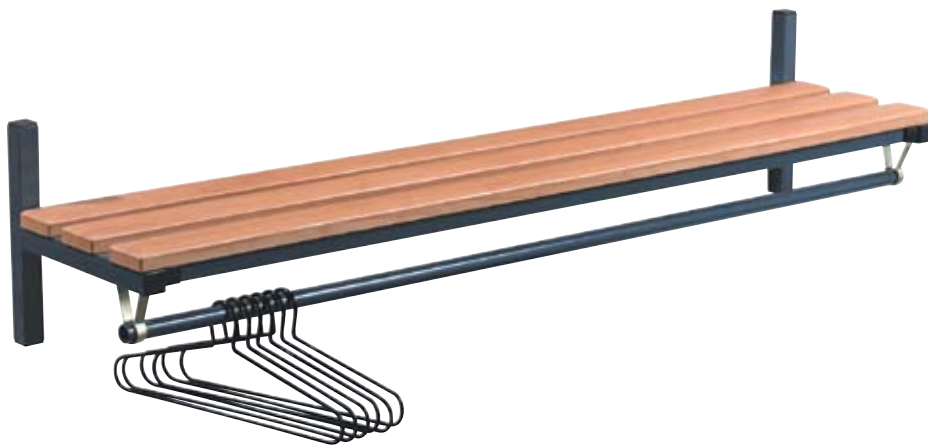

Wall Mounted Hanging Garment Rails

- Durable rail with timber finish slats
- Ideal when larger units are impractical
- Supplied with 12 captive coat hangers
- Wall fixings not supplied

Wall Mounted Hanging Garment Rail

Size H. W. D.	Code	Price
315.1500.300	FCHANGRLXXXX	£185.00