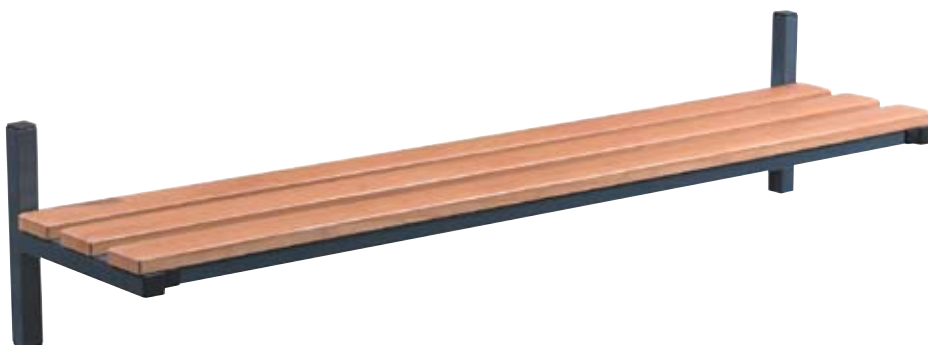

Wall Mounted Benches

- Durable bench with timber finish slatted seat
- Provides a practical solution where floor space is at a premium
- Wall fixings not supplied

Wall Mounted Bench

Size W. D.	Code	Price
1500.300	FCWMTBENXXXX	£166.00