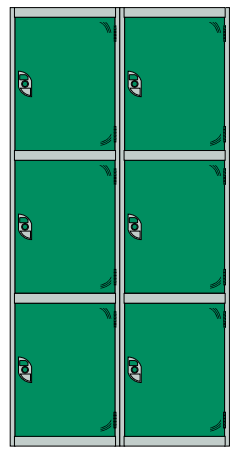

3 Tier Nest of 2