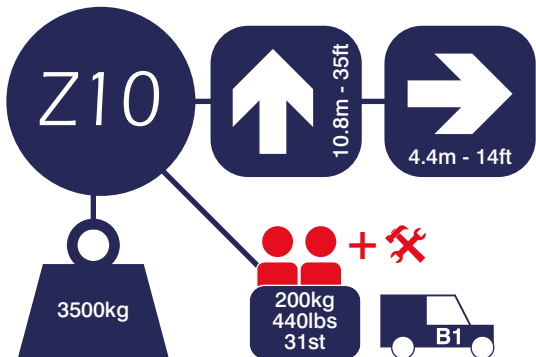

▶▶▶ Z10

1 Day
Self Drive
£99

5 Day
Self Drive
£396

CDW
Per Day
(If needed)
£29.50

1/2 Day
Operated
£275

Sat / Sun
Self Drive
£198