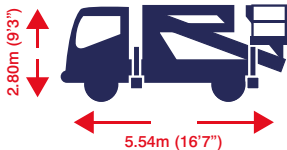

*Compact
Short
Wheelbase*

Call 0333 800 6000
sales@smartplatforms.co.uk