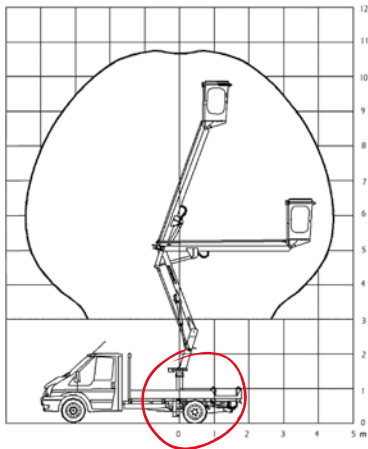

*Compact
2 Leg
Jacking!*

Call 0333 800 6000
sales@smartplatforms.co.uk