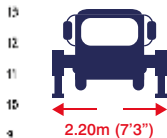

Storage Capacity

Call 0333 800 6000
sales@smartplatforms.co.uk