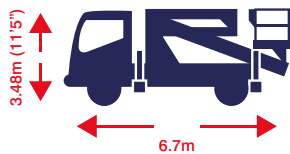

Storage Capacity

Call 0333 800 6000
sales@smartplatforms.co.uk