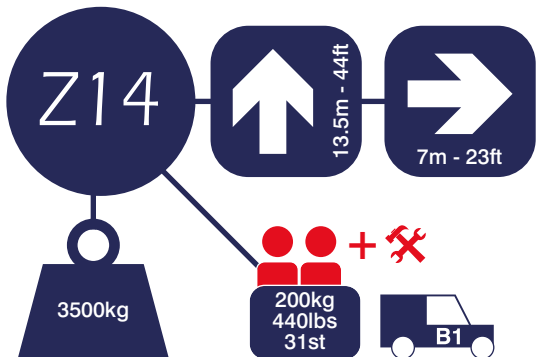

1 Day
Self Drive
£124

5 Day
Self Drive
£496

CDW
Per Day
(If needed)
£29.50

1/2 Day
Operated
£275

Sat / Sun
Self Drive
£248