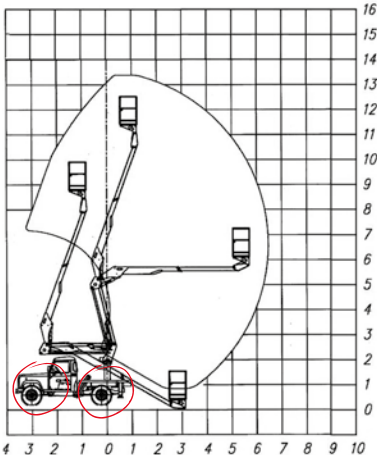

2.42m (7'11")

1.98m (6'5")