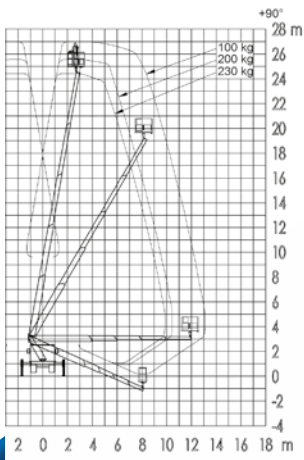

NEW S27

The first 27m truck on
3.5 tonne in the UK, which
is available self drive on a
standard car driving licence

No need for a HGV licence, drive the S27 on a standard car licence