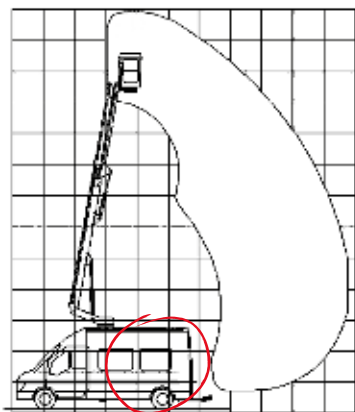

Storage Capacity

Call 0333 800 6000
sales@smartplatforms.co.uk