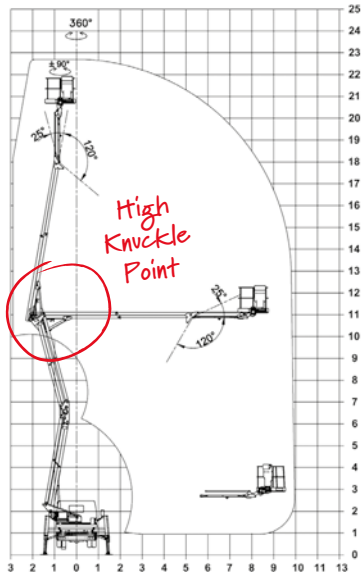

Call 0333 800 6000
sales@smartplatforms.co.uk