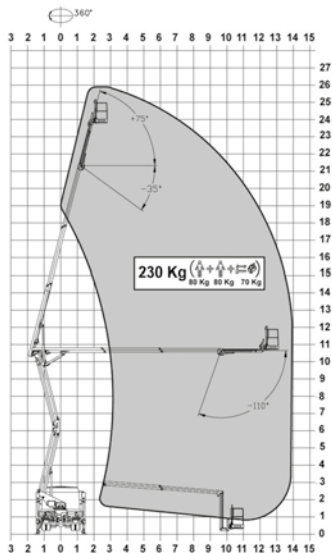

Call 0333 800 6000
sales@smartplatforms.co.uk