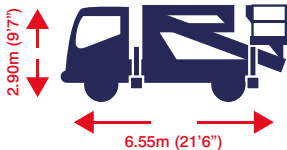

Call 0333 800 6000
sales@smartplatforms.co.uk