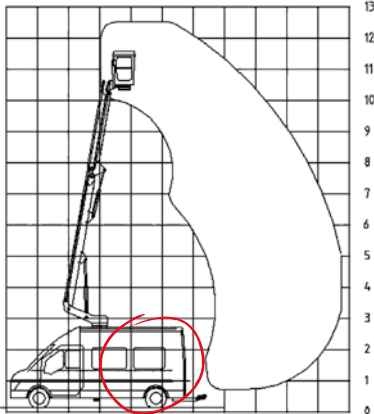

2.20m (7'3")

2.20m (7'3")

Storage Capacity

3.48m (11'5")