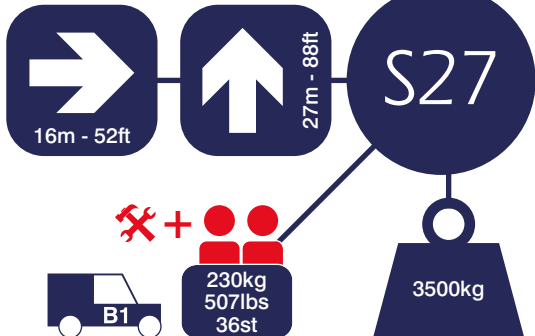

Call 0333 800 6000
sales@smartplatforms.co.uk

Only hired with IPAF 1b

www.smartplatforms.co.uk