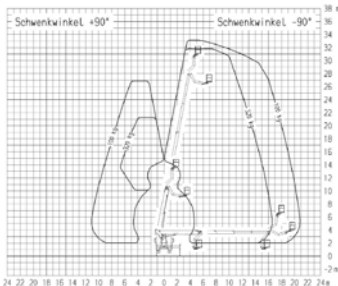

1 Day
Self Drive
n/a

5 Day
Self Drive
n/a

1/2 Day
Operated
£435

1 Day
Operated
£535

Sat / Sun
Operated
POA

3.92m (12'10")

2.53m (8'4")

Jacking Option 1

Extended one side

- Width 3.92m (12ft 10")
- Max outreach at 100kg (1 person)
  21.2m (69ft 7")
- Max outreach at 320kg (3 persons)
  17m (55ft 9")

Jacking Option 2

Straight down jacks working over the side of vehicle

- Width 2.53m (8ft 3")
- Max outreach at 100kg (1 person)
  11m (36ft 1")
- Max outreach at 320kg (3 persons)
  6m (18ft 8")