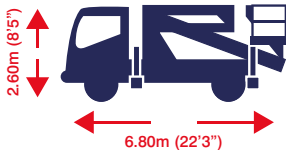

Call 0333 800 6000
sales@smartplatforms.co.uk