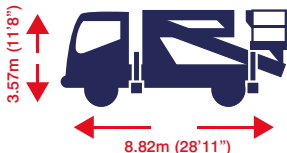

Call 0333 800 6000
sales@smartplatforms.co.uk