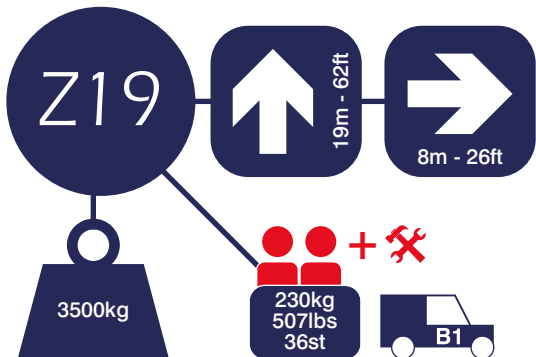

1 Day
Self Drive
£159

5 Day
Self Drive
£636

CDW
Per Day
(If needed)
£29.50

1/2 Day
Operated
£275

Sat / Sun
Self Drive
£318