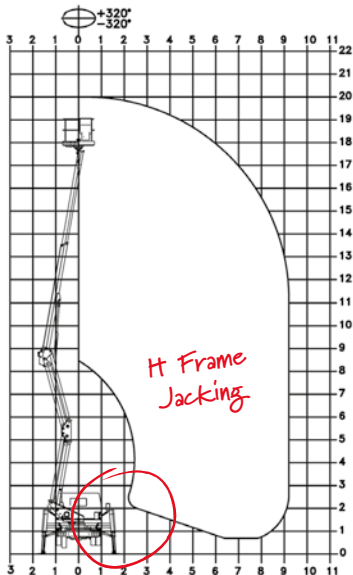

Call 0333 800 6000
sales@smartplatforms.co.uk