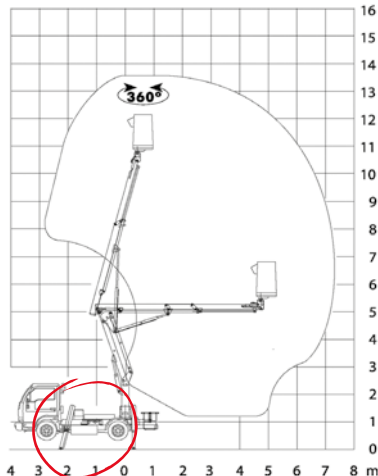

*Compact
Short
Wheelbase*

Call 0333 800 6000
sales@smartplatforms.co.uk