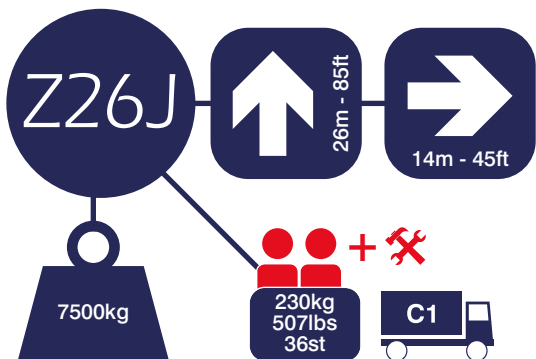

▶▶▶ Z26

1 Day
Self Drive
£289

5 Day
Self Drive
£1,156

CDW
Client's own
fleet insurance

1/2 Day
Operated
£380

Sat / Sun
Self Drive
£578