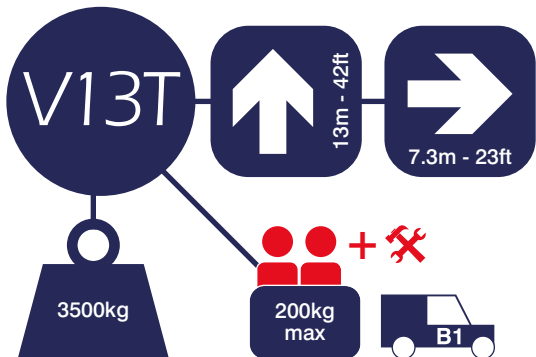

▶▶▶ V13T

1 Day
Self Drive
£119

5 Day
Self Drive
£476

CDW
Per Day
(If needed)
£29.50

1/2 Day
Operated
£275

Sat / Sun
Self Drive
£238