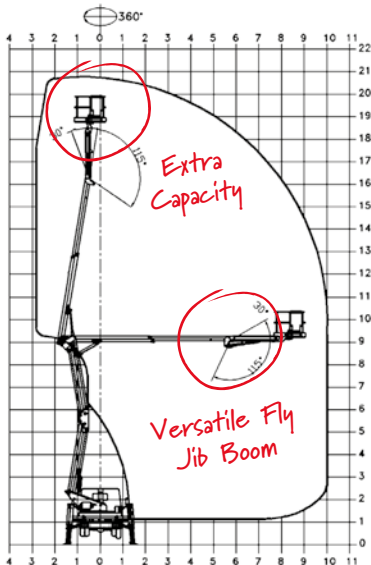

Call 0333 800 6000
sales@smartplatforms.co.uk