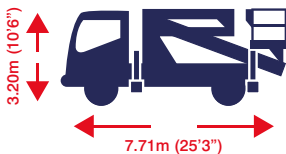

Call 0333 800 6000
sales@smartplatforms.co.uk