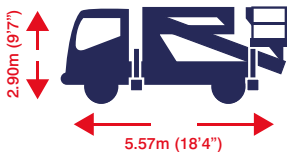

*Compact
2 Leg
Jacking!*

Call 0333 800 6000
sales@smartplatforms.co.uk