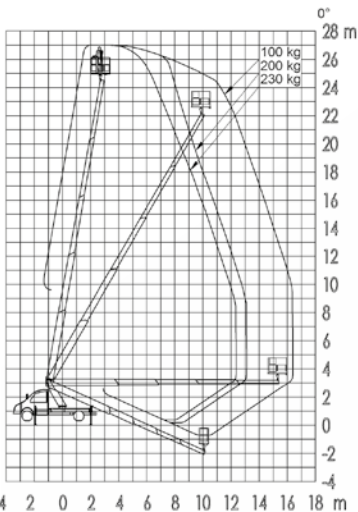

Call 0333 800 6000
sales@smartplatforms.co.uk

Only hired with IPAF 1b

www.smartplatforms.co.uk