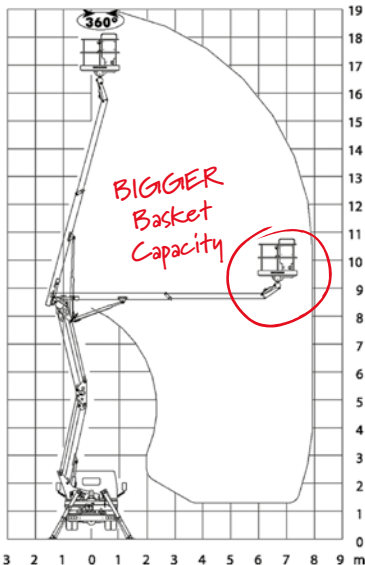

Call 0333 800 6000
sales@smartplatforms.co.uk