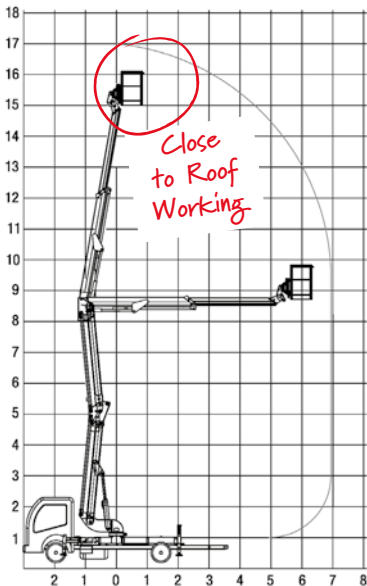

Call 0333 800 6000
sales@smartplatforms.co.uk