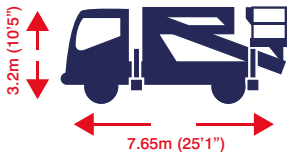

Call 0333 800 6000
sales@smartplatforms.co.uk

Only hired with IPAF 1b

www.smartplatforms.co.uk