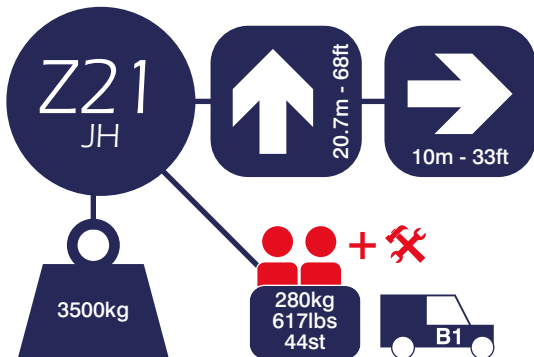

1 Day
Self Drive
£174

5 Day
Self Drive
£696

CDW
Per Day
(If needed)
£29.50

1/2 Day
Operated
£305

Sat / Sun
Self Drive
£348