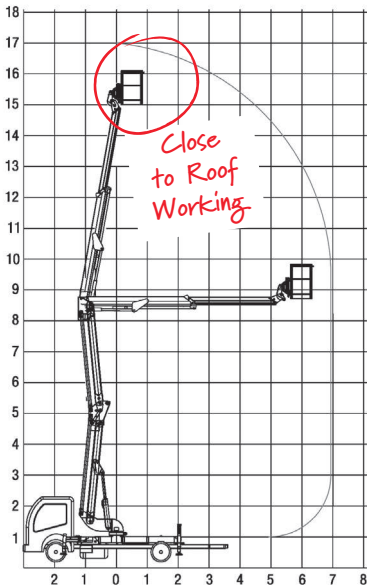

Call 0333 800 6000
sales@smartplatforms.co.uk

www.smartplatforms.co.uk