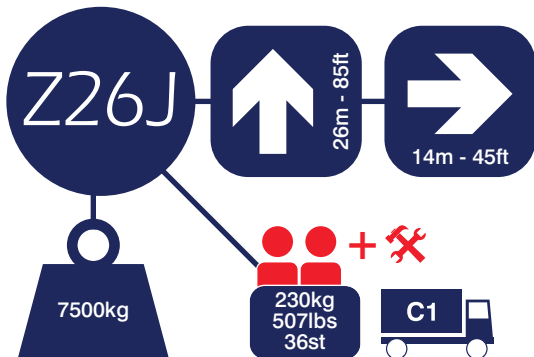

▶▶▶ Z26

1 Day
Self Drive
£289

5 Day
Self Drive
£1,156

CDW
Client's own
fleet insurance

1/2 Day
Operated
£380

Sat / Sun
Self Drive
£578