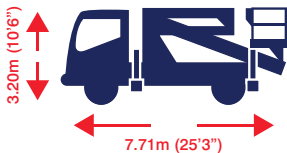

Call **0333 800 6000**
sales@smartplatforms.co.uk