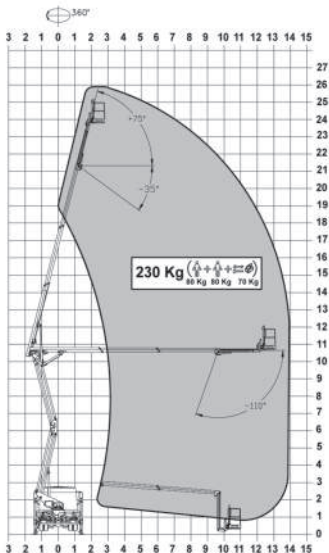

Call **0333 800 6000**
sales@smartplatforms.co.uk