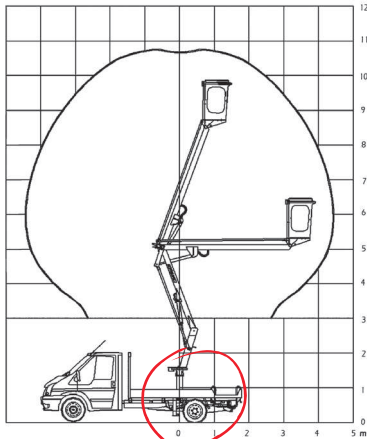

*Compact
2 Leg
Jacking!*

Call **0333 800 6000**
sales@smartplatforms.co.uk