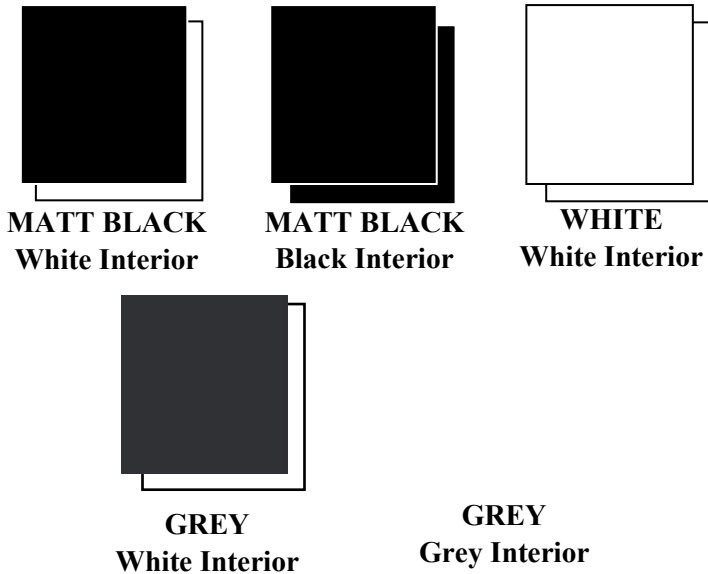

### FRAME COLOURS

### GLASS COLOURS

WHITE  
White Interior

ANTHRACITE  
GREY  
White Interior

ANTHRACITE  
GREY  
Anthracite Interior

BLUE

NEUTRAL

BRONZE

MOONDUST  
GREY  
White Interior

# Premium Lantern Roofs