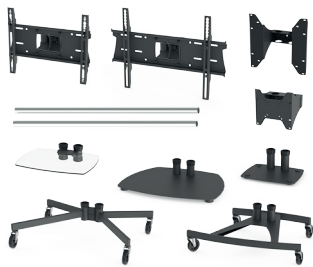

Available as static, wheeled base or back to back versions, with a wide choice of height options. Accessories include metal or glass shelves, locking cabinets and other options.

KEY FEATURES

- Modular connectivity for rapid installation and simple custom builds. Choose from pre-set solutions or mix and match components to create solutions that suit your requirements.
- Versatile, stylish trolley base options.
- Single sided and back-to-back versions available.
- Compatible with our sound/video bar and video conference camera mounts.
- Caters for a range of VESA patterns to accommodate multiple screen sizes.
- Typically comes with 1500mm chrome columns as standard but alternate lengths are available to suit.

Mix and match components to create custom solutions.

Comfort monitor version is ideal for speaker-based events.

Quick and easy to assemble - ideal for exhibitions.

Cable management through columns and base.

Caters to a wide range of VESA fixing patterns.

Wide range of accessories inc. shelves, infill panels and more.

Two robust, stylish trolley base options available.

Wide range of video conference and soundbar accessories.

VSB-1500x2-VMSV

VS1000 K Base Trolley with VMSV VESA Mount

Dimensions (mm)	1640h 870w 600d
Height Screen Centre	1600
Weight (kg)	19.1
Screen Size	15 - 32"
VESA Fixings	75x75 / 200x200
Weight Capacity (kg)	35
Colour Options	■
Cost £ (exc. VAT)	292.35