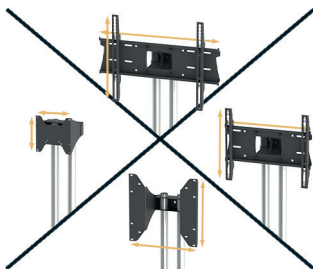

Available as static, wheeled base or back to back versions, with a wide choice of height options. Accessories include metal or glass shelves, locking cabinets and other options.

KEY FEATURES

- Modular connectivity for rapid installation and simple custom builds. Choose from pre-set solutions or mix and match components to create solutions that suit your requirements.
- Versatile, stylish trolley base options.
- Single sided and back-to-back versions available.
- Compatible with our sound/video bar and video conference camera mounts.
- Caters for a range of VESA patterns to accommodate multiple screen sizes.
- Typically comes with 1500mm chrome columns as standard but alternate lengths are available to suit.

Caters to a wide range of VESA fixing patterns.

Wide range of accessories inc. shelves, infill panels and more.

Two robust, stylish trolley base options available.

Wide range of video conference and soundbar accessories.