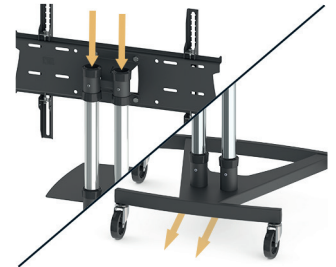

Cable management through columns and base.