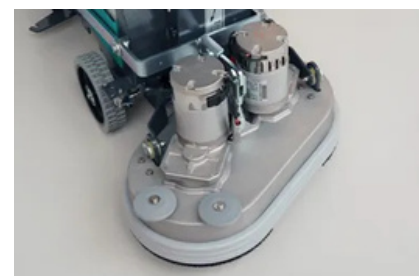

E71

SCRUBBER DRYER

[VIEW ON WEBSITE →](#)

INDUSTRIAL PERFORMANCE AND HIGH PRODUCTIVITY

Our Medium Walk Behind Scrubber Dryer delivers professional, heavy-duty cleaning performance across a wide range of floor types.. The stainless-steel filter and efficient water recovery system ensure spotless, dry floors, while intuitive controls and the on-board charger make operation simple and convenient.

- Compact walk-behind design for congested environments
- Wide cleaning path delivering strong output
- Ideal for small to medium areas requiring thorough cleaning

EFFICIENT CLEANING & DRYING PERFORMANCE

- One-pass scrub and dry system
- Adjustable brush pressure to suit cleaning task
- Consistent results across smooth and non-slip surfaces

SIMPLE OPERATION & EASY MAINTENANCE

- Intuitive controls requiring minimal operator familiarisation
- Tool-free access to consumable parts
- Recovery tank opens fully for quick inspection and cleaning

ROBUST DESIGN FOR DAILY USE

- Steel frame for durability in demanding environments
- Protected vacuum system with stainless steel dust filtration
- Stainless steel components for corrosive sites

STANDARD TECHNICAL SPECS