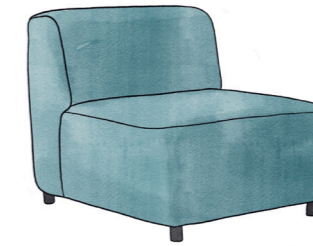

RALEIGH

MEETING AND LOUNGE SEATING

The Raleigh collection comes in two distinct styles - Raleigh and Raleigh Gap. Each chair offers a moulded, flexible polyurethane shell that gently moves with the body, paired with a sturdy frame for long-lasting support.

MANHATTAN

LOUNGE SEATING

Our all-new Manhattan modular sofa system allows for endless configurations - whether creating a welcoming reception area, a casual breakout zone or a quiet retreat within an open-plan office.

MANHATTAN SOFA

CHARLOTTE L AND CHARLOTTE S WITH BRAVA TRIPOD COFFEE TABLE

DESIGNED *around you*

Our new soft seating ranges are designed to flex with the way people really live and work, putting choice and personalisation at the forefront.