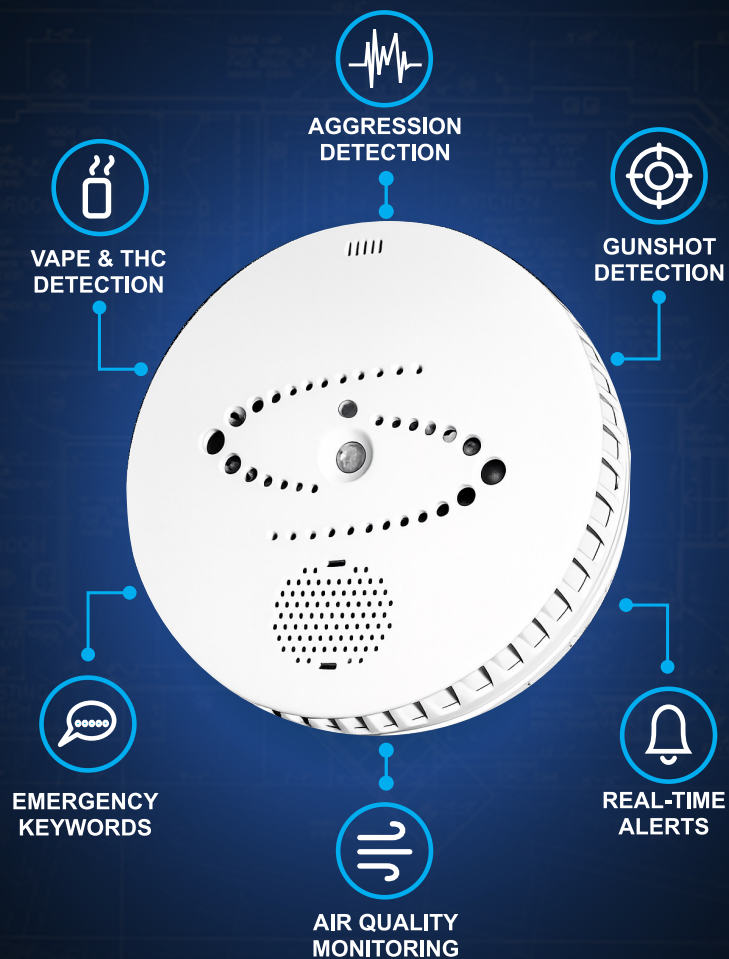

**PROTECT PRIVACY.
DETECT THREATS.
RESPOND INSTANTLY.**

Advanced safety monitoring for venues, public spaces, transport hubs, hospitality, and security-sensitive environments.

SECURITY WHERE CAMERAS CANNOT GO

The HALO Smart Sensor provides real-time detection of safety, environmental and behavioural threats in privacy-sensitive spaces where traditional CCTV cannot be used.

Designed for modern venues and public environments, HALO helps security teams detect vaping, aggression, gunshots, distress events and air quality issues without recording video or conversations.

**TURN SENSOR DATA
INTO ACTIONABLE
INTELLIGENCE.**

Our HALO Monitoring Software gives security teams a live, real-time view of environmental and safety events, with instant alerts and precise location information.