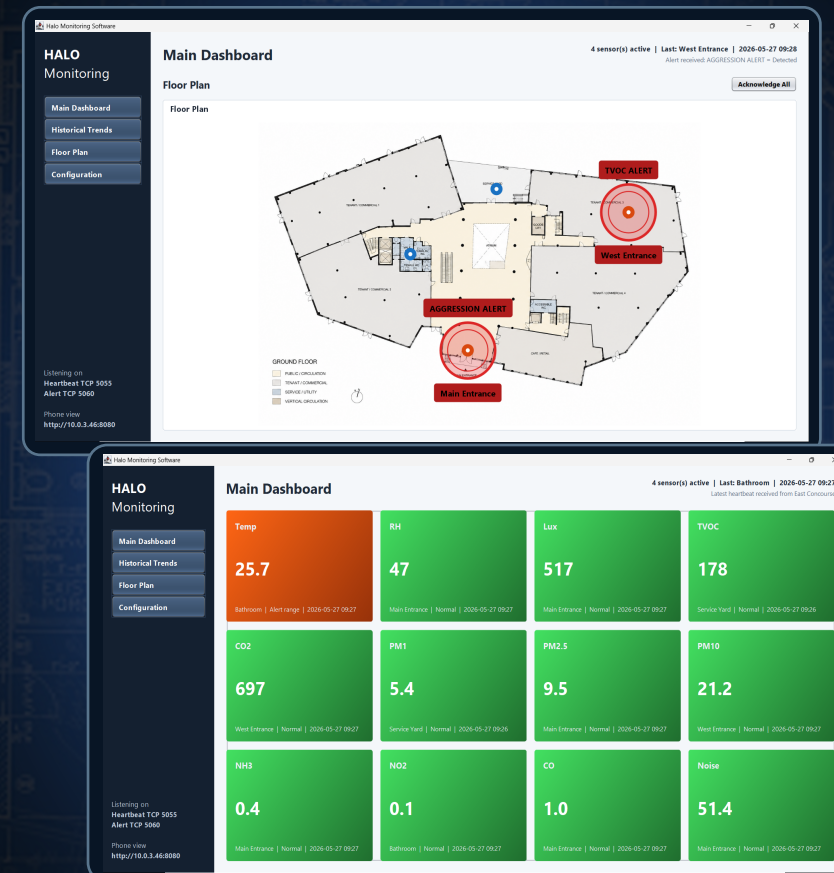

The HALO Smart Sensor provides real-time detection of safety, environmental and behavioural threats in privacy-sensitive spaces where traditional CCTV cannot be used.

Designed for modern venues and public environments, HALO helps security teams detect vaping, aggression, gunshots, distress events and air quality issues without recording video or conversations.

**TURN SENSOR DATA
INTO ACTIONABLE
INTELLIGENCE.**

Our HALO Monitoring Software gives security teams a live, real-time view of environmental and safety events, with instant alerts and precise location information.

- ✓ Live environmental monitoring
- ✓ Active floor plans with live alerts
- ✓ Instand, precise and useful alerts
- ✓ Multi-site, multi-sensor visibility
- ✓ Historical data and trend analysis
- ✓ Integration with your systems
- ✓ Additional Panic Button Modules