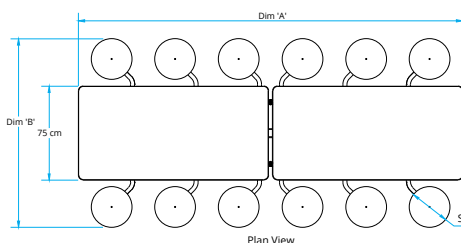

Stool Diameter Dim 'E'

End View

Transit Lock Engaged

Transit Lock Disengaged for Storage

Typical Storage Dimensions

Model	Table Length 'A' cm	O/A Width 'B' cm	Table Height 'C' cm	Stool Height 'D' cm	Stool Diameter 'E' cm	Transit Lock Height 'F'	Transit Lock Height 'G'
TTJ103-24	307	132	62	35	25.4	186	96

# TTC93-24 TABLE SEATING UNIT

Also available our most popular 12 seater 10ft Table Seating Unit is now available at 610mm high.

Model	Table Length 'A' cm	O/A Width 'B' cm	Table Height 'C' cm	Stool Height 'D' cm	Stool Diameter 'E' cm	Transit Lock Height 'F' cm	Transit Lock Height 'G' cm
TTC93-24	307	132	62	35	25.4	172.5	85
TTC93-26	307	150	67	36.5	32.4	177.5	103
TTC93-27	307	150	69	39	32.4	180	103
TTC93-29	307	150	74	44	32.4	185	103