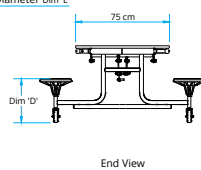

Stool Diameter Dim 'E'

End View

Transit Lock Engaged

Transit Lock Disengaged for Storage

Typical Storage Dimensions

Model	Table Length 'A' cm	O/A Width 'B' cm	Table Height 'C' cm	Stool Height 'D' cm	Stool Diameter 'E' cm	Transit Lock Height 'F'	Transit Lock Height 'G'
TTJ103-24	307	132	62	35	25.4	186	96

# TTC93-24 TABLE SEATING UNIT

Also available our most popular 12 seater 10ft Table Seating Unit is now available at 610mm high.

Model	Table Length 'A' cm	O/A Width 'B' cm	Table Height 'C' cm	Stool Height 'D' cm	Stool Diameter 'E' cm	Transit Lock Height 'F' cm	Transit Lock Height 'G' cm
TTC93-24	307	132	62	35	25.4	172.5	85
TTC93-26	307	150	67	36.5	32.4	177.5	103
TTC93-27	307	150	69	39	32.4	180	103
TTC93-29	307	150	74	44	32.4	185	103