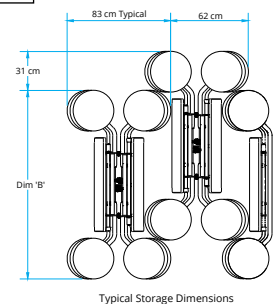

Stool Diameter Dim 'E'

End View

Transit Lock Engaged

Transit Lock Disengaged for Storage

Typical Storage Dimensions

Model	Table Length 'A' cm	O/A Width 'B' cm	Table Height 'C' cm	Stool Height 'D' cm	Stool Diameter 'E' cm	Transit Lock Height 'F'	Transit Lock Height 'G'
TTJ103-24	307	132	62	35	25.4	186	96

# TTC93-24 TABLE SEATING UNIT

Also available our most popular 12 seater 10ft Table Seating Unit is now available at 610mm high.

Model	Table Length 'A' cm	O/A Width 'B' cm	Table Height 'C' cm	Stool Height 'D' cm	Stool Diameter 'E' cm	Transit Lock Height 'F' cm	Transit Lock Height 'G' cm
TTC93-24	307	132	62	35	25.4	172.5	85
TTC93-26	307	150	67	36.5	32.4	177.5	103
TTC93-27	307	150	69	39	32.4	180	103
TTC93-29	307	150	74	44	32.4	185	103