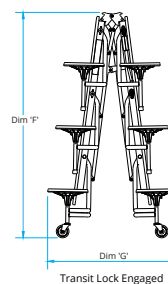

Stool Diameter Dim 'E'

End View

Transit Lock Engaged

Transit Lock Disengaged for Storage

Typical Storage Dimensions

Model	Table Length 'A' cm	O/A Width 'B' cm	Table Height 'C' cm	Stool Height 'D' cm	Stool Diameter 'E' cm	Transit Lock Height 'F'	Transit Lock Height 'G'
TTJ103-24	307	132	62	35	25.4	186	96

# TTC93-24 TABLE SEATING UNIT

Also available our most popular 12 seater 10ft Table Seating Unit is now available at 610mm high.

Model	Table Length 'A' cm	O/A Width 'B' cm	Table Height 'C' cm	Stool Height 'D' cm	Stool Diameter 'E' cm	Transit Lock Height 'F' cm	Transit Lock Height 'G' cm
TTC93-24	307	132	62	35	25.4	172.5	85
TTC93-26	307	150	67	36.5	32.4	177.5	103
TTC93-27	307	150	69	39	32.4	180	103
TTC93-29	307	150	74	44	32.4	185	103