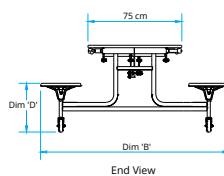

Stool Diameter Dim 'E'

End View

Transit Lock Engaged

Transit Lock Disengaged for Storage

Typical Storage Dimensions

Model	Table Length 'A' cm	O/A Width 'B' cm	Table Height 'C' cm	Stool Height 'D' cm	Stool Diameter 'E' cm	Transit Lock Height 'F'	Transit Lock Height 'G'
TTJ103-24	307	132	62	35	25.4	186	96

# TTC93-24 TABLE SEATING UNIT

Also available our most popular 12 seater 10ft Table Seating Unit is now available at 610mm high.

Model	Table Length 'A' cm	O/A Width 'B' cm	Table Height 'C' cm	Stool Height 'D' cm	Stool Diameter 'E' cm	Transit Lock Height 'F' cm	Transit Lock Height 'G' cm
TTC93-24	307	132	62	35	25.4	172.5	85
TTC93-26	307	150	67	36.5	32.4	177.5	103
TTC93-27	307	150	69	39	32.4	180	103
TTC93-29	307	150	74	44	32.4	185	103