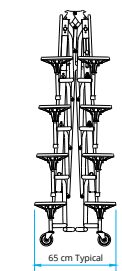

## Benefits of Early Years Table Seating Units

- 610mm high.
- 10" stools - available in 10 colours.
- 24 laminate colours to choose from.
- Easy wipe clean surface.
- SICO® Armor-Edge® - incredibly hard wearing and hermetically seals the table top against moisture and bacteria.

Stool Diameter Dim 'E'

End View

Transit Lock Engaged

Transit Lock Disengaged for Storage

Typical Storage Dimensions

Model	Table Length 'A' cm	O/A Width 'B' cm	Table Height 'C' cm	Stool Height 'D' cm	Stool Diameter 'E' cm	Transit Lock Height 'F'	Transit Lock Height 'G'
TTJ103-24	307	132	62	35	25.4	186	96

# TTC93-24 TABLE SEATING UNIT

Also available our most popular 12 seater 10ft Table Seating Unit is now available at 610mm high.

Model	Table Length 'A' cm	O/A Width 'B' cm	Table Height 'C' cm	Stool Height 'D' cm	Stool Diameter 'E' cm	Transit Lock Height 'F' cm	Transit Lock Height 'G' cm
TTC93-24	307	132	62	35	25.4	172.5	85
TTC93-26	307	150	67	36.5	32.4	177.5	103
TTC93-27	307	150	69	39	32.4	180	103
TTC93-29	307	150	74	44	32.4	185	103