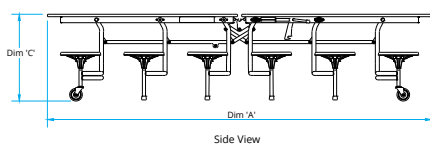

Stool Diameter Dim 'E'

End View

Transit Lock Engaged

Transit Lock Disengaged for Storage

Typical Storage Dimensions

Model	Table Length 'A' cm	O/A Width 'B' cm	Table Height 'C' cm	Stool Height 'D' cm	Stool Diameter 'E' cm	Transit Lock Height 'F'	Transit Lock Height 'G'
TTJ103-24	307	132	62	35	25.4	186	96

# TTC93-24 TABLE SEATING UNIT

Also available our most popular 12 seater 10ft Table Seating Unit is now available at 610mm high.

Model	Table Length 'A' cm	O/A Width 'B' cm	Table Height 'C' cm	Stool Height 'D' cm	Stool Diameter 'E' cm	Transit Lock Height 'F' cm	Transit Lock Height 'G' cm
TTC93-24	307	132	62	35	25.4	172.5	85
TTC93-26	307	150	67	36.5	32.4	177.5	103
TTC93-27	307	150	69	39	32.4	180	103
TTC93-29	307	150	74	44	32.4	185	103