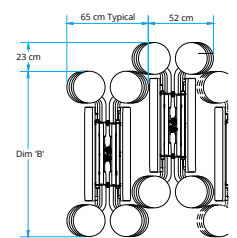

Stool Diameter Dim 'E'

End View

Transit Lock Engaged

Transit Lock Disengaged for Storage

Typical Storage Dimensions

Model	Table Length 'A' cm	O/A Width 'B' cm	Table Height 'C' cm	Stool Height 'D' cm	Stool Diameter 'E' cm	Transit Lock Height 'F'	Transit Lock Height 'G'
TTJ103-24	307	132	62	35	25.4	186	96

# TTC93-24 TABLE SEATING UNIT

Also available our most popular 12 seater 10ft Table Seating Unit is now available at 610mm high.

Model	Table Length 'A' cm	O/A Width 'B' cm	Table Height 'C' cm	Stool Height 'D' cm	Stool Diameter 'E' cm	Transit Lock Height 'F' cm	Transit Lock Height 'G' cm
TTC93-24	307	132	62	35	25.4	172.5	85
TTC93-26	307	150	67	36.5	32.4	177.5	103
TTC93-27	307	150	69	39	32.4	180	103
TTC93-29	307	150	74	44	32.4	185	103