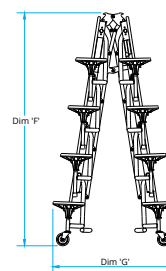

## Benefits of Early Years Table Seating Units

- 610mm high.
- 10" stools - available in 10 colours.
- 24 laminate colours to choose from.
- Easy wipe clean surface.
- SICO® Armor-Edge® - incredibly hard wearing and hermetically seals the table top against moisture and bacteria.

Stool Diameter Dim 'E'

End View

Transit Lock Engaged

Transit Lock Disengaged for Storage

Typical Storage Dimensions

Model	Table Length 'A' cm	O/A Width 'B' cm	Table Height 'C' cm	Stool Height 'D' cm	Stool Diameter 'E' cm	Transit Lock Height 'F'	Transit Lock Height 'G'
TTJ103-24	307	132	62	35	25.4	186	96

# TTC93-24 TABLE SEATING UNIT

Also available our most popular 12 seater 10ft Table Seating Unit is now available at 610mm high.

Model	Table Length 'A' cm	O/A Width 'B' cm	Table Height 'C' cm	Stool Height 'D' cm	Stool Diameter 'E' cm	Transit Lock Height 'F' cm	Transit Lock Height 'G' cm
TTC93-24	307	132	62	35	25.4	172.5	85
TTC93-26	307	150	67	36.5	32.4	177.5	103
TTC93-27	307	150	69	39	32.4	180	103
TTC93-29	307	150	74	44	32.4	185	103