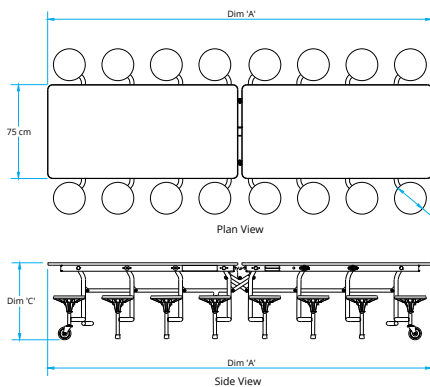

Stool Diameter Dim 'E'

End View

Transit Lock Engaged

Transit Lock Disengaged for Storage

Typical Storage Dimensions

Model	Table Length 'A' cm	O/A Width 'B' cm	Table Height 'C' cm	Stool Height 'D' cm	Stool Diameter 'E' cm	Transit Lock Height 'F'	Transit Lock Height 'G'
TTJ103-24	307	132	62	35	25.4	186	96

# TTC93-24 TABLE SEATING UNIT

Also available our most popular 12 seater 10ft Table Seating Unit is now available at 610mm high.

Model	Table Length 'A' cm	O/A Width 'B' cm	Table Height 'C' cm	Stool Height 'D' cm	Stool Diameter 'E' cm	Transit Lock Height 'F' cm	Transit Lock Height 'G' cm
TTC93-24	307	132	62	35	25.4	172.5	85
TTC93-26	307	150	67	36.5	32.4	177.5	103
TTC93-27	307	150	69	39	32.4	180	103
TTC93-29	307	150	74	44	32.4	185	103