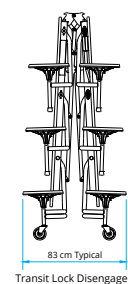

Stool Diameter Dim 'E'

End View

Transit Lock Engaged

Transit Lock Disengaged for Storage

Typical Storage Dimensions

Model	Table Length 'A' cm	O/A Width 'B' cm	Table Height 'C' cm	Stool Height 'D' cm	Stool Diameter 'E' cm	Transit Lock Height 'F'	Transit Lock Height 'G'
TTJ103-24	307	132	62	35	25.4	186	96

# TTC93-24 TABLE SEATING UNIT

Also available our most popular 12 seater 10ft Table Seating Unit is now available at 610mm high.

Model	Table Length 'A' cm	O/A Width 'B' cm	Table Height 'C' cm	Stool Height 'D' cm	Stool Diameter 'E' cm	Transit Lock Height 'F' cm	Transit Lock Height 'G' cm
TTC93-24	307	132	62	35	25.4	172.5	85
TTC93-26	307	150	67	36.5	32.4	177.5	103
TTC93-27	307	150	69	39	32.4	180	103
TTC93-29	307	150	74	44	32.4	185	103