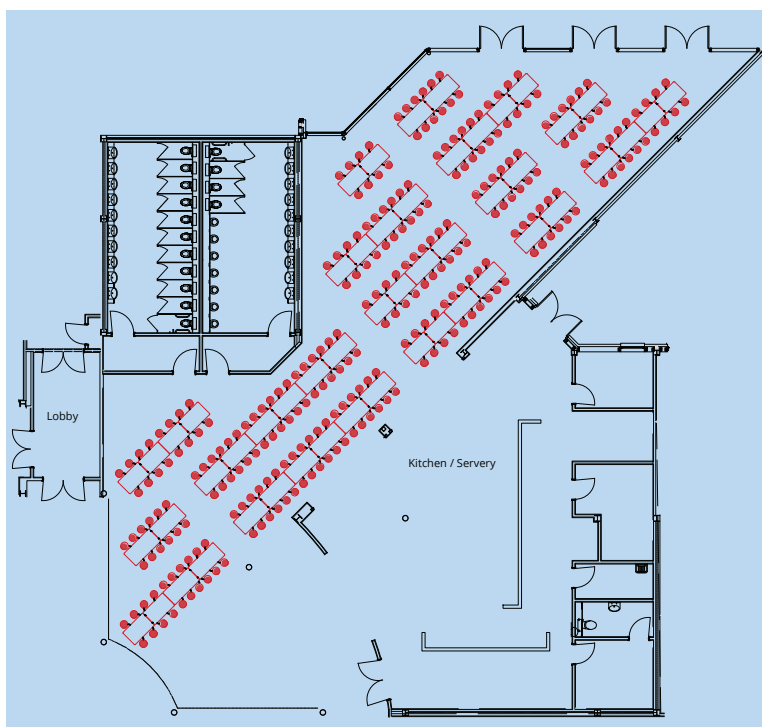

LET US PLAN AND DESIGN YOUR SPACE

DESIGN & PLANNING

Free Dining Room Planning Service

We want to make sure you get the best possible service, from the handling of your initial enquiry, right through to the completion of your order. As part of our service we offer a Free Space Analysis Survey. We even advise you on the best approach to fire exits, wheelchair access, aisle widths and traffic flow so you can make a fully informed decision before purchasing.

FREE Product Demonstration

We provide an **on-site** survey to produce detailed space analysis enabling you to accurately plan your room layout and storage areas.

To book your **FREE** planning service or product demonstration please contact your Regional Sales Manager or call sales on 01303 234000.