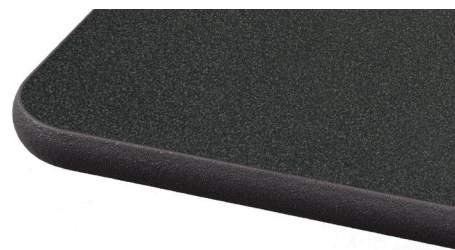

Table Laminate and Stool Colour Options

Table laminate options - for Table Seating Units, Classroom Tables and Benches

All table tops use SICO's revolutionary Armor-Edge for lasting appearance, protection and durability.

Blue Silk

Graphite

Mountain Maple

Elegant Oak

Sea Beach

American Walnut

White

Seringa

Fog

Storm

Jet Black

Peaceful Blue

Campanula

Royal Blue

Denim

Dusty Jade

Please contact our sales office for the U.S laminate range.

Stool Colour options

Black

Blue

Red

Yellow

Green

Orange