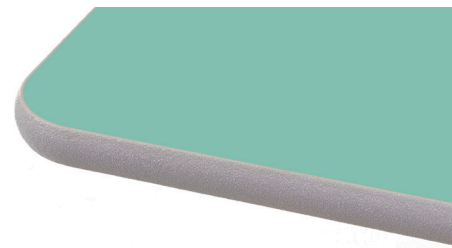

Table Laminate and Stool Colour Options

Table laminate options - for Table Seating Units, Classroom Tables and Benches

All table tops use SICO's revolutionary Armor-Edge for lasting appearance, protection and durability.

Fog

Storm

Jet Black

Peaceful Blue

Campanula

Royal Blue

Denim

Dusty Jade

Please contact our sales office for the U.S laminate range.

Stool Colour options

Black

Blue

Red

Yellow

Green

Orange