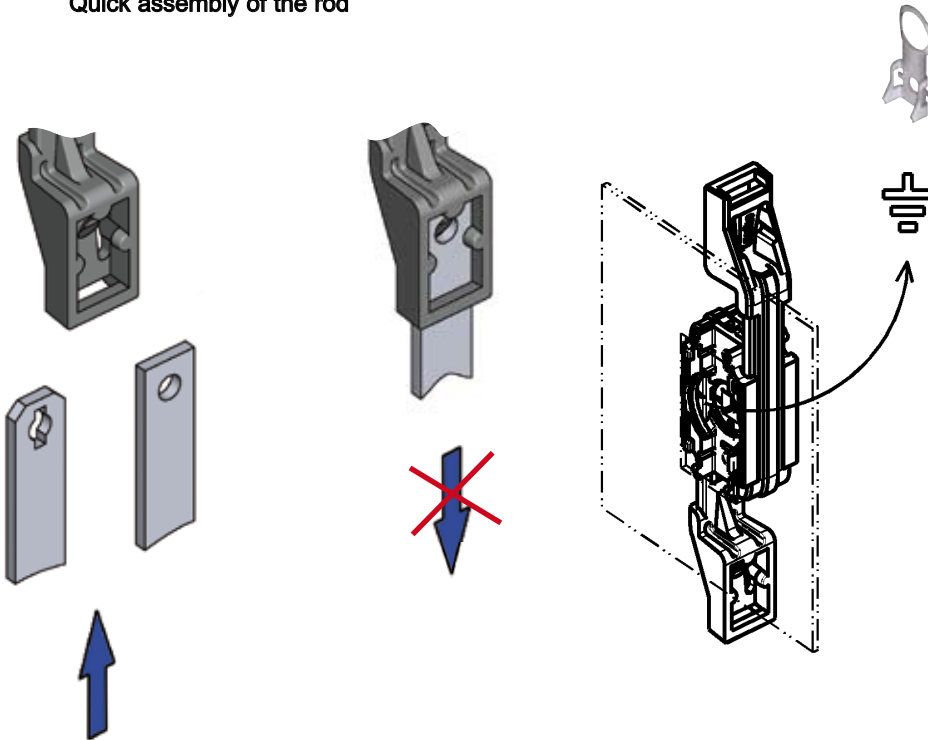

Quick assembly of the rod

Further parts see page

- Rods
-  inside 3ZB-120
(only flat rods possible)
- Earthing device 3ZB-220
- Cam 3YA-720
3YA-820
- Program 1125**
- Escutcheon short 3B-120
3B-180
- Program 1225**
- Escutcheon short 3G-120
3G-180
- Swinghandle small version 3G-520

Rod control made of high performance plastics

1121-U1-K

See general catalog 2011 for page references you can't find in the ECHO (e.g. 1B-105).