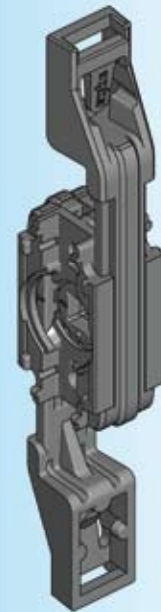

Quick assembly of the rod

Further parts see page

- Rods
-  inside 3ZB-120
(only flat rods possible)
- Earthing device 3ZB-220
- Cam 3YA-720
3YA-820
- Program 1125**
- Escutcheon short 3B-120
3B-180
- Program 1225**
- Escutcheon short 3G-120
3G-180
- Swinghandle small version 3G-520

Rod control made of high performance plastics

1121-U1-K

See general catalog 2011 for page references you can't find in the ECHO (e.g. 1B-105).