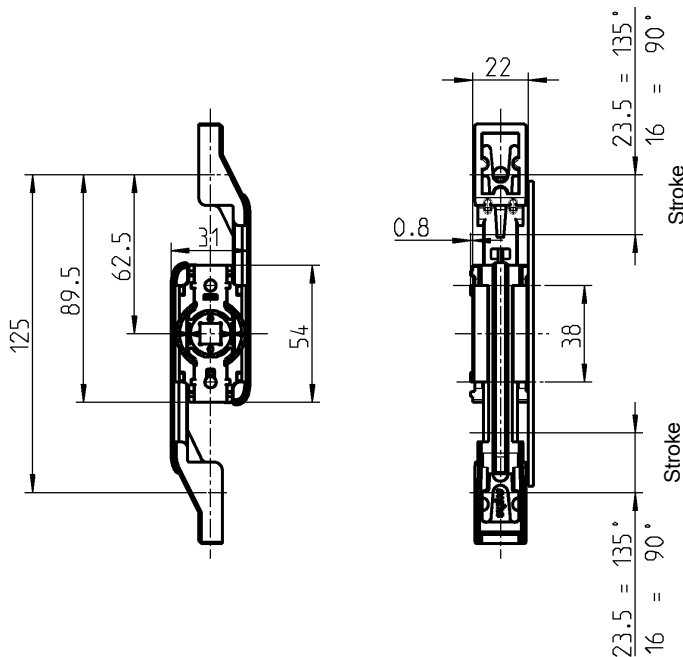

Quick assembly of the rod

Further parts see page

- Rods
-  inside 3ZB-120
(only flat rods possible)
- Earthing device 3ZB-220
- Cam 3YA-720
3YA-820
- Program 1125**
- Escutcheon short 3B-120
3B-180
- Program 1225**
- Escutcheon short 3G-120
3G-180
- Swinghandle small version 3G-520

Rod control made of high performance plastics

1121-U1-K

See general catalog 2011 for page references you can't find in the ECHO (e.g. 1B-105).