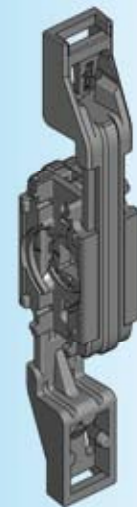

Quick assembly of the rod

Further parts see page

- Rods
 - inside 3ZB-120
 - (only flat rods possible) 3ZB-220
 - 3ZB-240
 - Earthing device 3YA-720
 - Cam 3YA-820
- Program 1125**
- Escutcheon short 3B-120
 - 3B-180
- Program 1225**
- Escutcheon short 3G-120
 - 3G-180
 - Swinghandle small version 3G-520

Rod control made of high performance plastics

1121-U1-K

See General Catalog 2011 for page references you can't find in the ECHO (e.g. 1B-105).