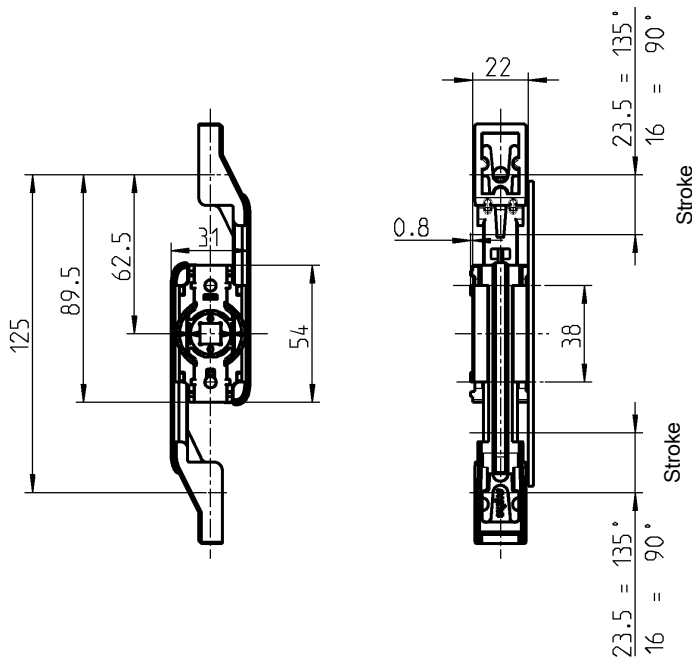

Quick assembly of the rod

Further parts see page

- Rods
 - inside 3ZB-120
 - (only flat rods possible) 3ZB-220
 - 3ZB-240
 - Earthing device 3YA-720
 - Cam 3YA-820
- Program 1125**
- Escutcheon short 3B-120
 - 3B-180
- Program 1225**
- Escutcheon short 3G-120
 - 3G-180
 - Swinghandle small version 3G-520

Rod control made of high performance plastics

1121-U1-K

See General Catalog 2011 for page references you can't find in the ECHO (e.g. 1B-105).