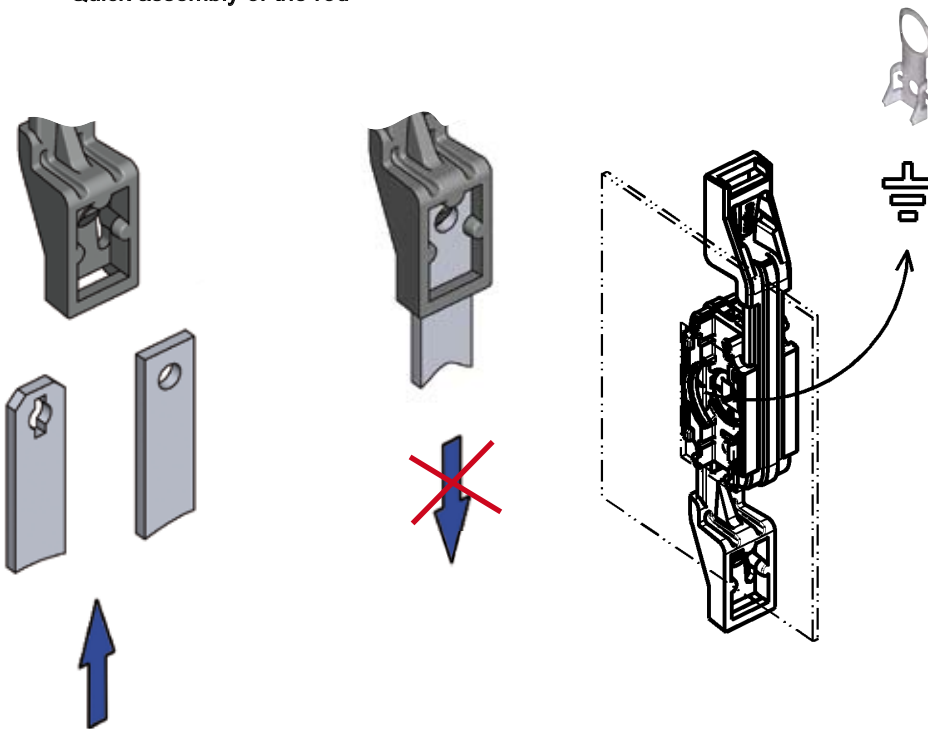

Quick assembly of the rod

Further parts see page

- Rods
 - inside 3ZB-120
 - (only flat rods possible) 3ZB-220
 - 3ZB-240
 - Earthing device 3YA-720
 - Cam 3YA-820
- Program 1125**
- Escutcheon short 3B-120
 - 3B-180
- Program 1225**
- Escutcheon short 3G-120
 - 3G-180
 - Swinghandle small version 3G-520

Rod control made of high performance plastics

1121-U1-K

See General Catalog 2011 for page references you can't find in the ECHO (e.g. 1B-105).