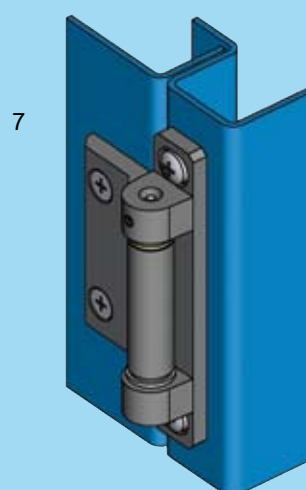

# Hinge for flush door

Door and housing/frame pictured transparent

- 1 90° and 180° concealed hinge
- 2 180° and 270° prominent hinge
- 3 180° 2D prominent hinge
- 4 180° prominent hinge for aluminium profiles
- 5 180° prominent hinge and lift-off version
- 6 180° prominent hinge
- 7 180° 2D and 3D prominent hinge

- 4B-120 up to 4B-140
- 4B-160 up to 4B-220, 4B-245
- 4B-215
- 4B-230
- 4B-240
- 4B-280 up to 4B-300
- 4B-250 up to 4B-260