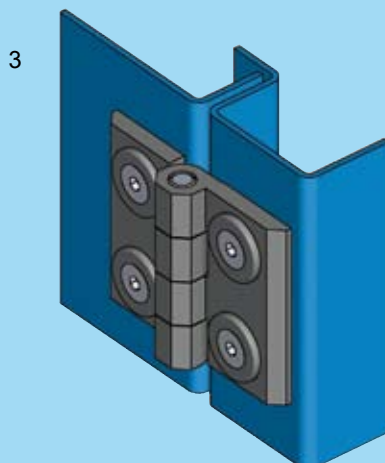

# Hinge for flush door

Door and housing/frame pictured transparent

- 1 90° and 180° concealed hinge
- 2 180° and 270° prominent hinge
- 3 180° 2D prominent hinge
- 4 180° prominent hinge for aluminium profiles
- 5 180° prominent hinge and lift-off version
- 6 180° prominent hinge
- 7 180° 2D and 3D prominent hinge

- 4B-120 up to 4B-140
- 4B-160 up to 4B-220, 4B-245
- 4B-215
- 4B-230
- 4B-240
- 4B-280 up to 4B-300
- 4B-250 up to 4B-260