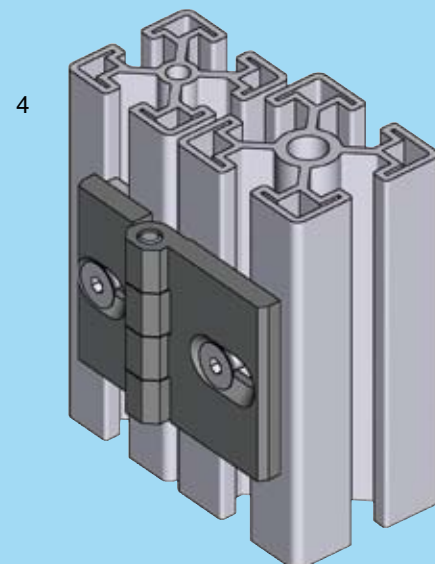

# Hinge for flush door

Door and housing/frame pictured transparent

- 1 90° and 180° concealed hinge
- 2 180° and 270° prominent hinge
- 3 180° 2D prominent hinge
- 4 180° prominent hinge for aluminium profiles
- 5 180° prominent hinge and lift-off version
- 6 180° prominent hinge
- 7 180° 2D and 3D prominent hinge

- 4B-120 up to 4B-140
- 4B-160 up to 4B-220, 4B-245
- 4B-215
- 4B-230
- 4B-240
- 4B-280 up to 4B-300
- 4B-250 up to 4B-260