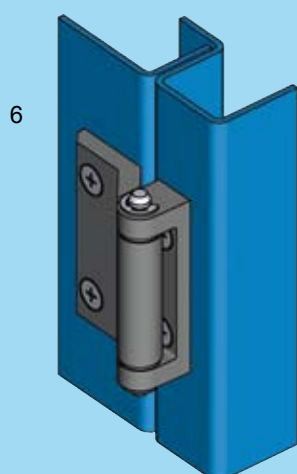

# Hinge for flush door

Door and housing/frame pictured transparent

- 1 90° and 180° concealed hinge
- 2 180° and 270° prominent hinge
- 3 180° 2D prominent hinge
- 4 180° prominent hinge for aluminium profiles
- 5 180° prominent hinge and lift-off version
- 6 180° prominent hinge
- 7 180° 2D and 3D prominent hinge

- 4B-120 up to 4B-140
- 4B-160 up to 4B-220, 4B-245
- 4B-215
- 4B-230
- 4B-240
- 4B-280 up to 4B-300
- 4B-250 up to 4B-260