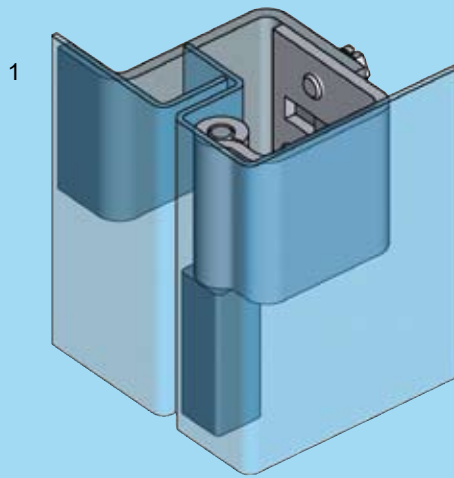

# Hinge for flush door

Door and housing/frame pictured transparent

- 1 90° and 180° concealed hinge
- 2 180° and 270° prominent hinge
- 3 180° 2D prominent hinge
- 4 180° prominent hinge for aluminium profiles
- 5 180° prominent hinge and lift-off version
- 6 180° prominent hinge
- 7 180° 2D and 3D prominent hinge

- 4B-120 up to 4B-140
- 4B-160 up to 4B-220, 4B-245
- 4B-215
- 4B-230
- 4B-240
- 4B-280 up to 4B-300
- 4B-250 up to 4B-260