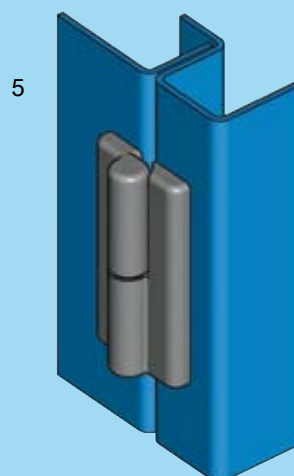

# Hinge for flush door

Door and housing/frame pictured transparent

- 1 90° and 180° concealed hinge
- 2 180° and 270° prominent hinge
- 3 180° 2D prominent hinge
- 4 180° prominent hinge for aluminium profiles
- 5 180° prominent hinge and lift-off version
- 6 180° prominent hinge
- 7 180° 2D and 3D prominent hinge

- 4B-120 up to 4B-140
- 4B-160 up to 4B-220, 4B-245
- 4B-215
- 4B-230
- 4B-240
- 4B-280 up to 4B-300
- 4B-250 up to 4B-260