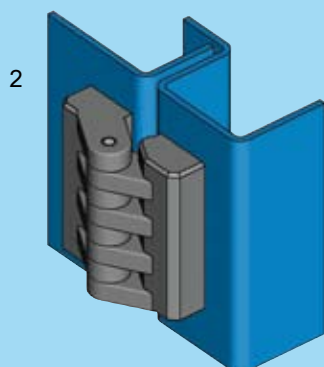

# Hinge for flush door

Door and housing/frame pictured transparent

- 1 90° and 180° concealed hinge
- 2 180° and 270° prominent hinge
- 3 180° 2D prominent hinge
- 4 180° prominent hinge for aluminium profiles
- 5 180° prominent hinge and lift-off version
- 6 180° prominent hinge
- 7 180° 2D and 3D prominent hinge

- 4B-120 up to 4B-140
- 4B-160 up to 4B-220, 4B-245
- 4B-215
- 4B-230
- 4B-240
- 4B-280 up to 4B-300
- 4B-250 up to 4B-260