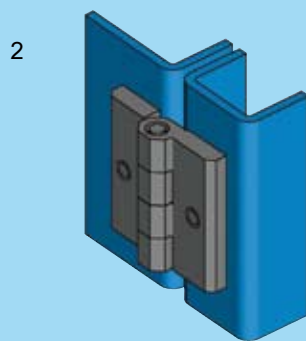

# Hinge for flush door

Door and housing/frame pictured transparent

- 1 90° and 180° concealed hinge
- 2 180° and 270° prominent hinge
- 3 180° 2D prominent hinge
- 4 180° prominent hinge for aluminium profiles
- 5 180° prominent hinge and lift-off version
- 6 180° prominent hinge
- 7 180° 2D and 3D prominent hinge

- 4B-120 up to 4B-140
- 4B-160 up to 4B-220, 4B-245
- 4B-215
- 4B-230
- 4B-240
- 4B-280 up to 4B-300
- 4B-250 up to 4B-260