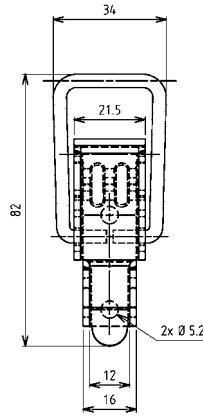

INOX
AISI
3..

Further parts see page
possible catch plates
6010-01-xxx
6010-11-xxx
6010-08-xxx

9A-520
9A-540
9A-620

Edelstahl
Rost frei
STAINLESS STEEL

Toggle latch	Without padlock-facility	With padlock-facility
Raw steel drilled	6000-U42-KA	6000-U43-KA
Raw steel undrilled	6000-U42-01KA	6000-U43-01KA
Zinc plated steel DS plus Top Coat drilled	6000-U42-JQ	6000-U43-JQ
AISI 304 drilled	6000-U42-PC	6000-U43-PC
AISI 304, undrilled	6000-U42-01PC	6000-U43-01PC

Further parts see page
possible catch plates
6010-02-xxx
6010-03-xxx
6010-09-xxx

9A-520
9A-520
9A-620

Edelstahl
Rost frei
STAINLESS STEEL

Toggle latch	Without padlock-facility	With padlock-facility
Raw steel drilled	6000-U44-KA	6000-U45-KA
Raw steel undrilled	6000-U44-01KA	6000-U45-01KA
Zinc plated steel DS plus Top Coat drilled	6000-U44-JQ	6000-U45-JQ
AISI 304 drilled	6000-U44-PC	6000-U45-PC
AISI 304, undrilled	6000-U44-01PC	6000-U45-01PC

Further parts see page
possible catch plates
6010-02-xxx
6010-09-xxx

9A-520
9A-620

Edelstahl
Rost frei
STAINLESS STEEL

Toggle latch	Without padlock-facility	With padlock-facility
Zinc plated steel DS plus Top Coat drilled	6000-U135-JQ	6000-U635-JQ
AISI 304 drilled	6000-U135-PC	6000-U635-PC