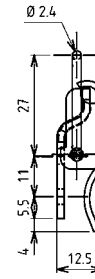

INOX
AISI
3..

Further parts see page
possible catch plates
6010-01-xxx
6010-11-xxx
6010-08-xxx

9A-520
9A-540
9A-620

Edelstahl
Rost frei
STAINLESS STEEL

Toggle latch	Without padlock-facility	With padlock-facility
Raw steel drilled	6000-U42-KA	6000-U43-KA
Raw steel undrilled	6000-U42-01KA	6000-U43-01KA
Zinc plated steel DS plus Top Coat drilled	6000-U42-JQ	6000-U43-JQ
AISI 304 drilled	6000-U42-PC	6000-U43-PC
AISI 304, undrilled	6000-U42-01PC	6000-U43-01PC

Further parts see page
possible catch plates
6010-02-xxx
6010-03-xxx
6010-09-xxx

9A-520
9A-520
9A-620

Edelstahl
Rost frei
STAINLESS STEEL

Toggle latch	Without padlock-facility	With padlock-facility
Raw steel drilled	6000-U44-KA	6000-U45-KA
Raw steel undrilled	6000-U44-01KA	6000-U45-01KA
Zinc plated steel DS plus Top Coat drilled	6000-U44-JQ	6000-U45-JQ
AISI 304 drilled	6000-U44-PC	6000-U45-PC
AISI 304, undrilled	6000-U44-01PC	6000-U45-01PC

Further parts see page
possible catch plates
6010-02-xxx
6010-09-xxx

9A-520
9A-620

Edelstahl
Rost frei
STAINLESS STEEL

Toggle latch	Without padlock-facility	With padlock-facility
Zinc plated steel DS plus Top Coat drilled	6000-U135-JQ	6000-U635-JQ
AISI 304 drilled	6000-U135-PC	6000-U635-PC