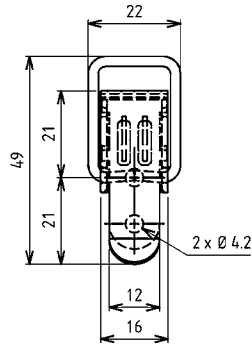

INOX
AISI
3..

Further parts see page
possible catch plates
6010-01-xxx
6010-11-xxx
6010-08-xxx

9A-520
9A-540
9A-620

Edelstahl
Rost frei
STAINLESS STEEL

Toggle latch	Without padlock-facility	With padlock-facility
Raw steel drilled	6000-U42-KA	6000-U43-KA
Raw steel undrilled	6000-U42-01KA	6000-U43-01KA
Zinc plated steel DS plus Top Coat drilled	6000-U42-JQ	6000-U43-JQ
AISI 304 drilled	6000-U42-PC	6000-U43-PC
AISI 304, undrilled	6000-U42-01PC	6000-U43-01PC

Further parts see page
possible catch plates
6010-02-xxx
6010-03-xxx
6010-09-xxx

9A-520
9A-520
9A-620

Edelstahl
Rost frei
STAINLESS STEEL

Toggle latch	Without padlock-facility	With padlock-facility
Raw steel drilled	6000-U44-KA	6000-U45-KA
Raw steel undrilled	6000-U44-01KA	6000-U45-01KA
Zinc plated steel DS plus Top Coat drilled	6000-U44-JQ	6000-U45-JQ
AISI 304 drilled	6000-U44-PC	6000-U45-PC
AISI 304, undrilled	6000-U44-01PC	6000-U45-01PC

Further parts see page
possible catch plates
6010-02-xxx
6010-09-xxx

9A-520
9A-620

Edelstahl
Rost frei
STAINLESS STEEL

Toggle latch	Without padlock-facility	With padlock-facility
Zinc plated steel DS plus Top Coat drilled	6000-U135-JQ	6000-U635-JQ
AISI 304 drilled	6000-U135-PC	6000-U635-PC