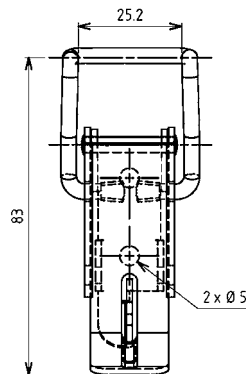

INOX
AISI
3..

Further parts see page
possible catch plates
6010-01-xxx
6010-11-xxx
6010-08-xxx

9A-520
9A-540
9A-620

Edelstahl
Rost frei
STAINLESS STEEL

Toggle latch	Without padlock-facility	With padlock-facility
Raw steel drilled	6000-U42-KA	6000-U43-KA
Raw steel undrilled	6000-U42-01KA	6000-U43-01KA
Zinc plated steel DS plus Top Coat drilled	6000-U42-JQ	6000-U43-JQ
AISI 304 drilled	6000-U42-PC	6000-U43-PC
AISI 304, undrilled	6000-U42-01PC	6000-U43-01PC

Further parts see page
possible catch plates
6010-02-xxx
6010-03-xxx
6010-09-xxx

9A-520
9A-520
9A-620

Edelstahl
Rost frei
STAINLESS STEEL

Toggle latch	Without padlock-facility	With padlock-facility
Raw steel drilled	6000-U44-KA	6000-U45-KA
Raw steel undrilled	6000-U44-01KA	6000-U45-01KA
Zinc plated steel DS plus Top Coat drilled	6000-U44-JQ	6000-U45-JQ
AISI 304 drilled	6000-U44-PC	6000-U45-PC
AISI 304, undrilled	6000-U44-01PC	6000-U45-01PC

Further parts see page
possible catch plates
6010-02-xxx
6010-09-xxx

9A-520
9A-620

Edelstahl
Rost frei
STAINLESS STEEL

Toggle latch	Without padlock-facility	With padlock-facility
Zinc plated steel DS plus Top Coat drilled	6000-U135-JQ	6000-U635-JQ
AISI 304 drilled	6000-U135-PC	6000-U635-PC