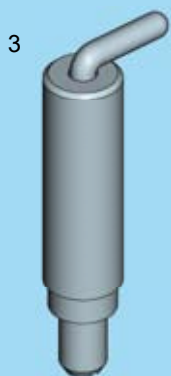

Stainless steel hinges

Door and housing/frame pictured transparent

- 1 Hinge for prominent door
- 2 Hinge for flush door
- 3 Pin hinge

- 8B-120 to 8B-180, 8B-400
- 8B-320 to 8B-400
- 8B-520

8B-100

Info

1 Quarter turns

2 Rod controls

3 Locking systems

4 Hinges

5 Gasketing

6 Handles

7 Aluminium windows

8 Stainless steel