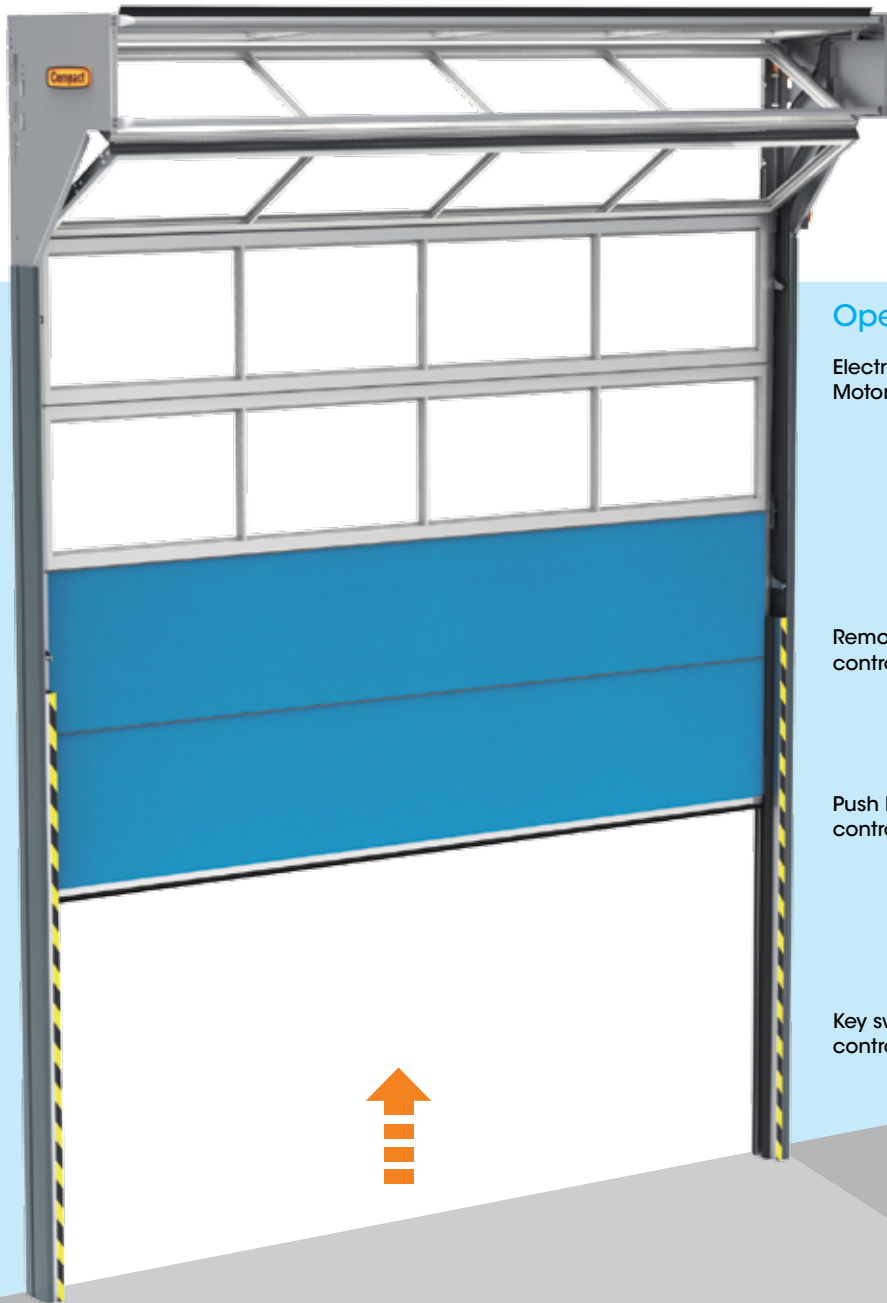

# Design Freedom

The Compact Door is different from other industrial doors because of its unique patented folding system. On opening the door folds upwards within the side tracks above the door space. The smooth and quiet movement uses little energy. This guarantees a long life cycle and the minimum of maintenance.

**Just click on to [www.rolflex.com](http://www.rolflex.com)**

Design your own door to your specification.  
Technical details in your mailbox within minutes!

The Compact Door provides more usable space for services, loading bays, crane gantries and vehicle maintenance equipment.

## Safety

Slack cable device

Fall-safety device

Safety edge

Automatic locking system