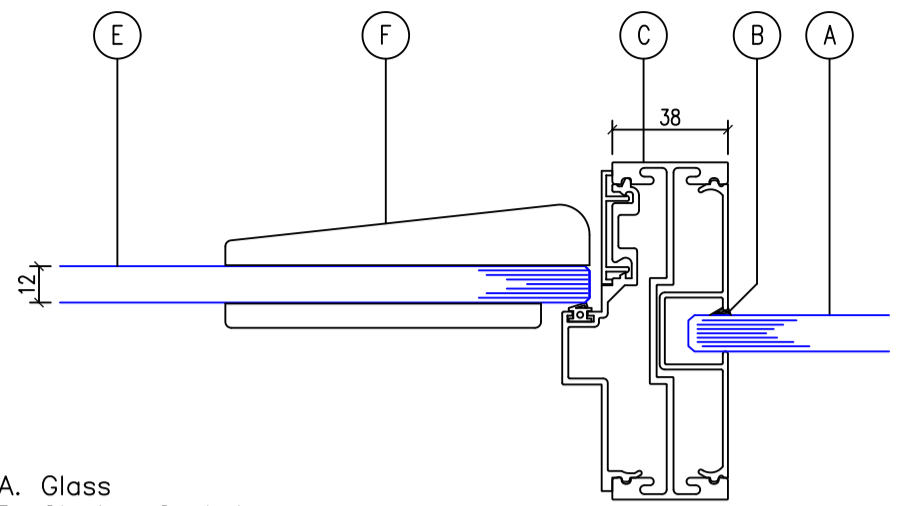

Single Glazed Door, Door Frame, Pivot Hinges & Lever Lock Set Ironmongery

- A. Glass
- B. Glazing Gasket
- C. Door Frame
- D. Latch/Lock & Lever Handle
- E. 12mm Toughened Glass Door
- F. Pivot Hinges

Single Glazed Door, Door Frame, Glass Door Hinges & Lever Lock Set Ironmongery

- A. Glass
- B. Glazing Gasket
- C. Door Frame
- D. Latch/Lock & Lever Handle
- E. 12mm Toughened Glass Door
- F. Glass Door Hinges

Single Glazed Door, Door Frame, Floor Spring & Back to Back Pull Handle Ironmongery

- A. Glass
- B. Glazing Gasket
- C. Door Frame
- D. Back to Back Pull Handles
- E. 12mm Toughened Glass Door
- F. Glass Door Offset Floor Spring

| | | | |
|-------------------------|------------|-----------------|-----------|
| Scale Single Glazing | | Date 27/3/14 | |
| Drawn by P.B. | Checked by | Approved by | |
| Dwg No. 111-10 | | | Rev. A |