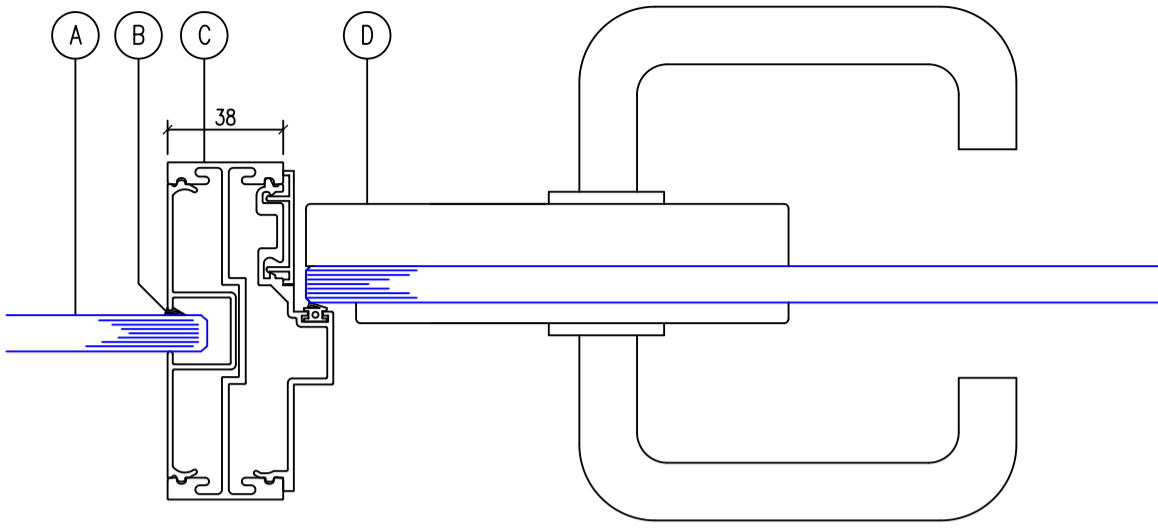

Single Glazed Door, Door Frame, Pivot Hinges & Lever Lock Set Ironmongery

- A. Glass
- B. Glazing Gasket
- C. Door Frame
- D. Latch/Lock & Lever Handle
- E. 12mm Toughened Glass Door
- F. Pivot Hinges

Single Glazed Door, Door Frame, Glass Door Hinges & Lever Lock Set Ironmongery

- A. Glass
- B. Glazing Gasket
- C. Door Frame
- D. Latch/Lock & Lever Handle
- E. 12mm Toughened Glass Door
- F. Glass Door Hinges

Single Glazed Door, Door Frame, Floor Spring & Back to Back Pull Handle Ironmongery

- A. Glass
- B. Glazing Gasket
- C. Door Frame
- D. Back to Back Pull Handles
- E. 12mm Toughened Glass Door
- F. Glass Door Offset Floor Spring

| | | | |
|-------------------------|------------|-----------------|-----------|
| Scale Single Glazing | | Date 27/3/14 | |
| Drawn by P.B. | Checked by | Approved by | |
| Dwg No. 111-10 | | | Rev. A |