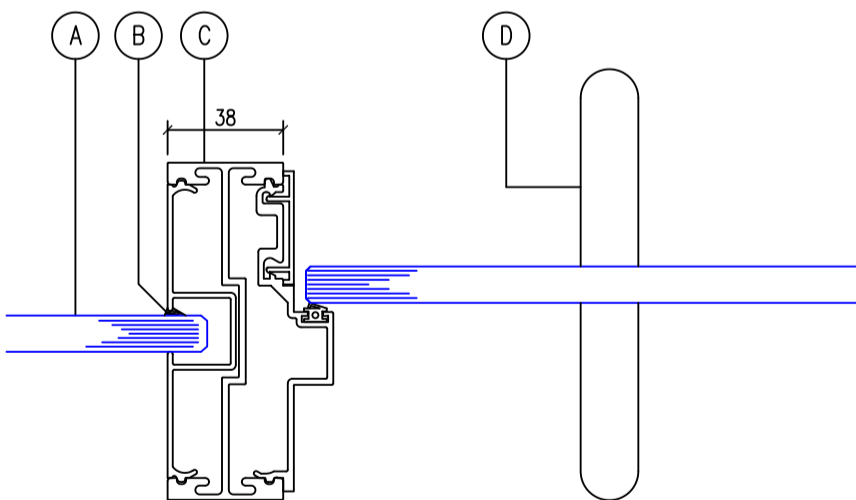

Single Glazed Door, Door Frame, Pivot Hinges & Lever Lock Set Ironmongery

- A. Glass
- B. Glazing Gasket
- C. Door Frame
- D. Latch/Lock & Lever Handle
- E. 12mm Toughened Glass Door
- F. Pivot Hinges

Single Glazed Door, Door Frame, Glass Door Hinges & Lever Lock Set Ironmongery

- A. Glass
- B. Glazing Gasket
- C. Door Frame
- D. Latch/Lock & Lever Handle
- E. 12mm Toughened Glass Door
- F. Glass Door Hinges

Single Glazed Door, Door Frame, Floor Spring & Back to Back Pull Handle Ironmongery

- A. Glass
- B. Glazing Gasket
- C. Door Frame
- D. Back to Back Pull Handles
- E. 12mm Toughened Glass Door
- F. Glass Door Offset Floor Spring

| | | | |
|-------------------------|------------|-----------------|-----------|
| Scale Single Glazing | | Date 27/3/14 | |
| Drawn by P.B. | Checked by | Approved by | |
| Dwg No. 111-10 | | | Rev. A |