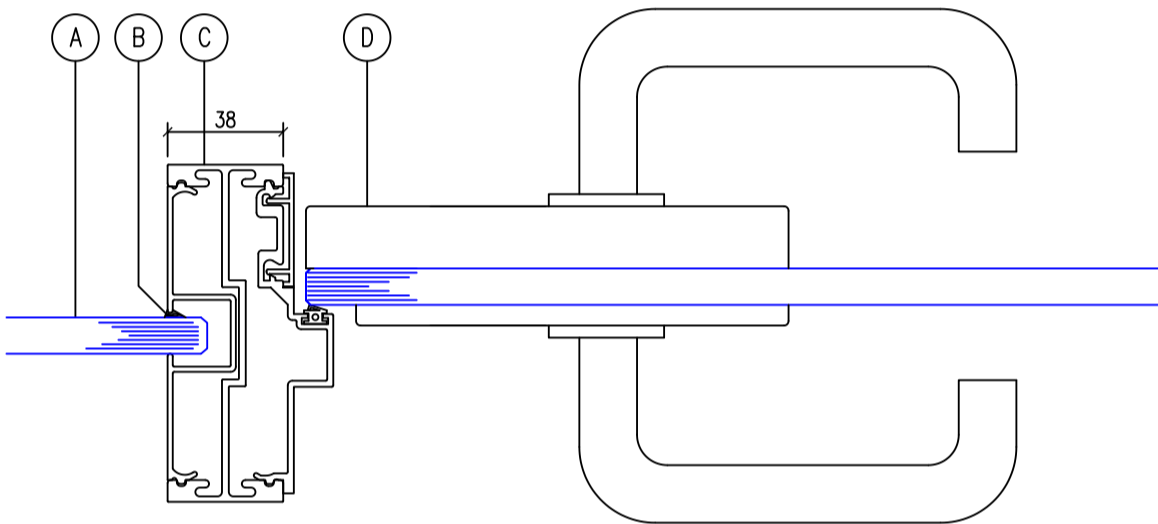

Single Glazed Door, Door Frame, Pivot Hinges & Lever Lock Set Ironmongery

- A. Glass
- B. Glazing Gasket
- C. Door Frame
- D. Latch/Lock & Lever Handle
- E. 12mm Toughened Glass Door
- F. Pivot Hinges

Single Glazed Door, Door Frame, Glass Door Hinges & Lever Lock Set Ironmongery

- A. Glass
- B. Glazing Gasket
- C. Door Frame
- D. Latch/Lock & Lever Handle
- E. 12mm Toughened Glass Door
- F. Glass Door Hinges

Single Glazed Door, Door Frame, Floor Spring & Back to Back Pull Handle Ironmongery

- A. Glass
- B. Glazing Gasket
- C. Door Frame
- D. Back to Back Pull Handles
- E. 12mm Toughened Glass Door
- F. Glass Door Offset Floor Spring

| | | | |
|-------------------------|------------|-----------------|-----------|
| Scale Single Glazing | | Date 27/3/14 | |
| Drawn by P.B. | Checked by | Approved by | |
| Dwg No. 111-10 | | | Rev. A |