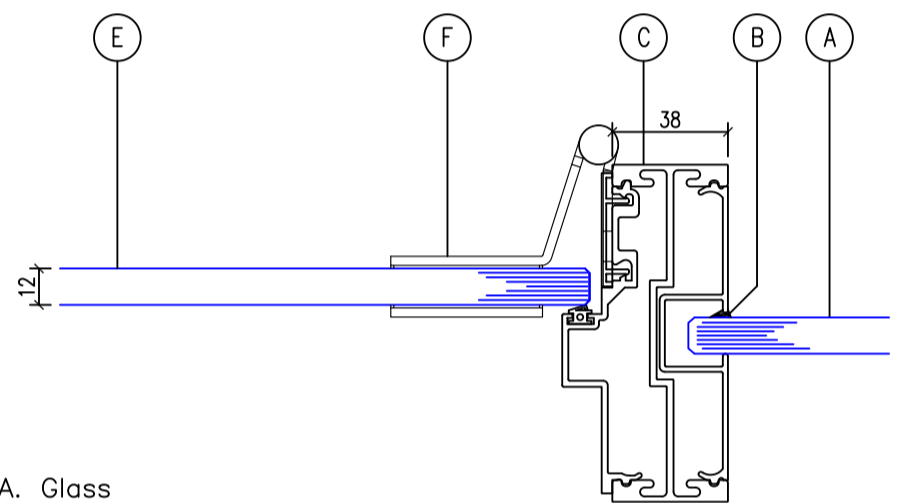

Single Glazed Door, Door Frame, Pivot Hinges & Lever Lock Set Ironmongery

- A. Glass
- B. Glazing Gasket
- C. Door Frame
- D. Latch/Lock & Lever Handle
- E. 12mm Toughened Glass Door
- F. Pivot Hinges

Single Glazed Door, Door Frame, Glass Door Hinges & Lever Lock Set Ironmongery

- A. Glass
- B. Glazing Gasket
- C. Door Frame
- D. Latch/Lock & Lever Handle
- E. 12mm Toughened Glass Door
- F. Glass Door Hinges

Single Glazed Door, Door Frame, Floor Spring & Back to Back Pull Handle Ironmongery

- A. Glass
- B. Glazing Gasket
- C. Door Frame
- D. Back to Back Pull Handles
- E. 12mm Toughened Glass Door
- F. Glass Door Offset Floor Spring

| | | | |
|-------------------------|------------|-----------------|-----------|
| Scale Single Glazing | | Date 27/3/14 | |
| Drawn by P.B. | Checked by | Approved by | |
| Dwg No. 111-10 | | | Rev. A |