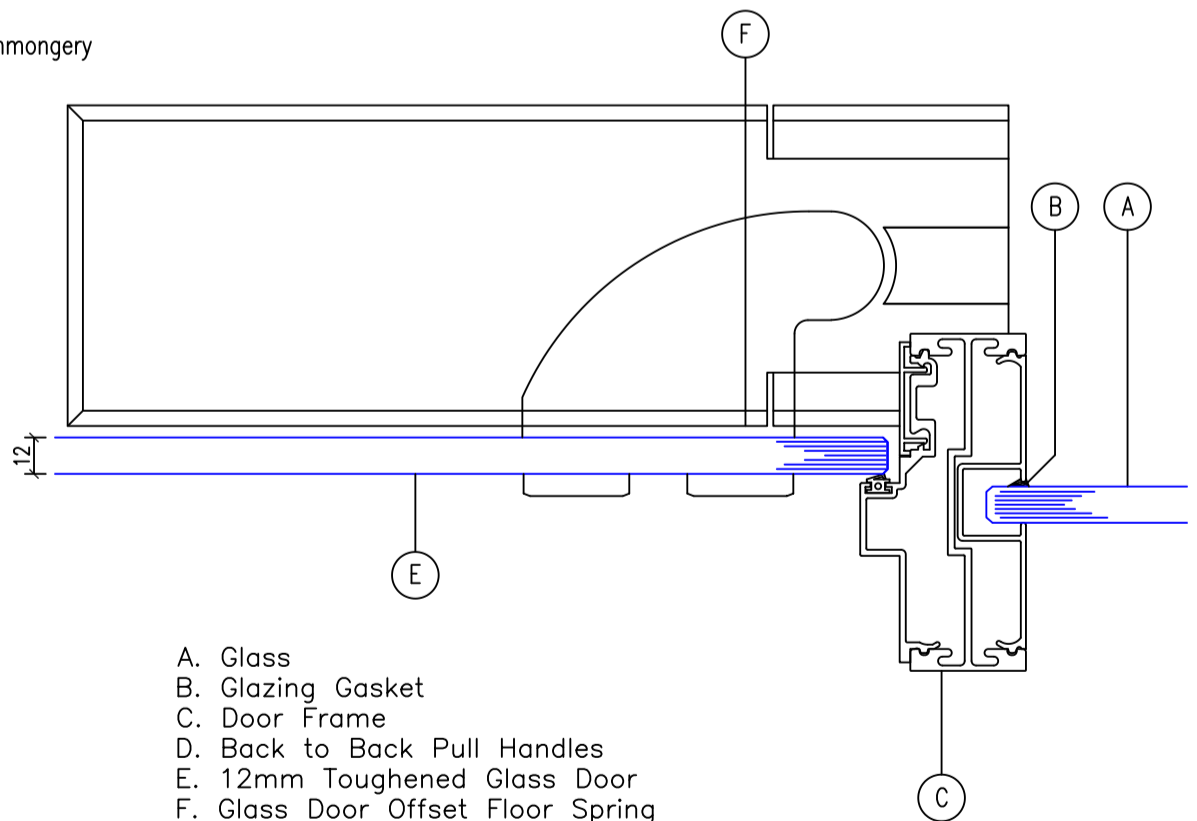

Single Glazed Door, Door Frame, Pivot Hinges & Lever Lock Set Ironmongery

- A. Glass
- B. Glazing Gasket
- C. Door Frame
- D. Latch/Lock & Lever Handle
- E. 12mm Toughened Glass Door
- F. Pivot Hinges

Single Glazed Door, Door Frame, Glass Door Hinges & Lever Lock Set Ironmongery

- A. Glass
- B. Glazing Gasket
- C. Door Frame
- D. Latch/Lock & Lever Handle
- E. 12mm Toughened Glass Door
- F. Glass Door Hinges

Single Glazed Door, Door Frame, Floor Spring & Back to Back Pull Handle Ironmongery