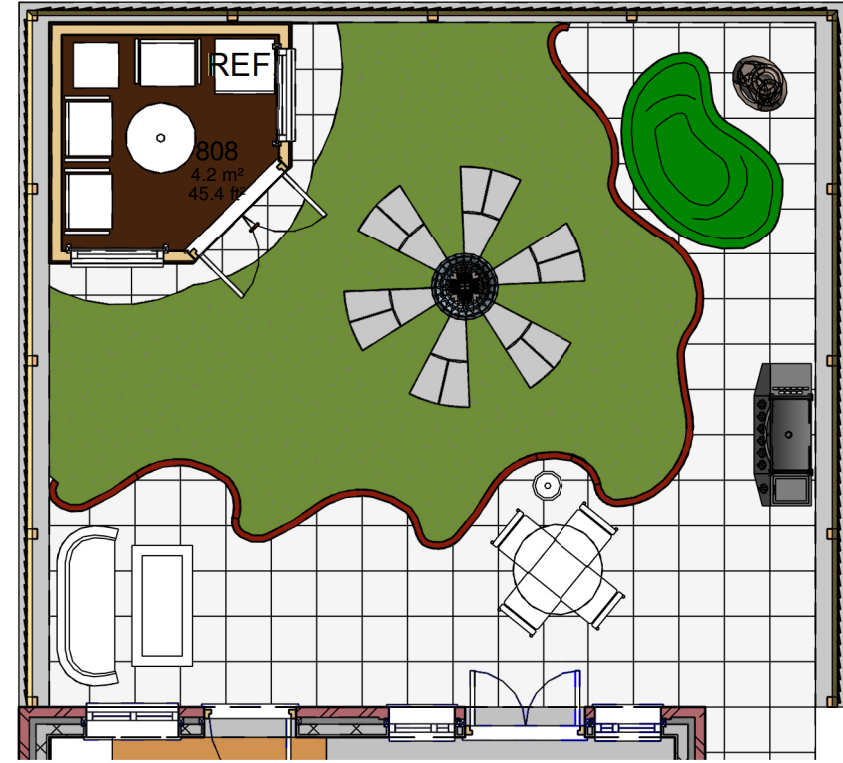

## Detail Plan

1 : 75

2

---  
Project Name

Rear Garden Development

Drawing Title

Proposed Plans

Scale @ A4

Date

Drawn / Checked

Status