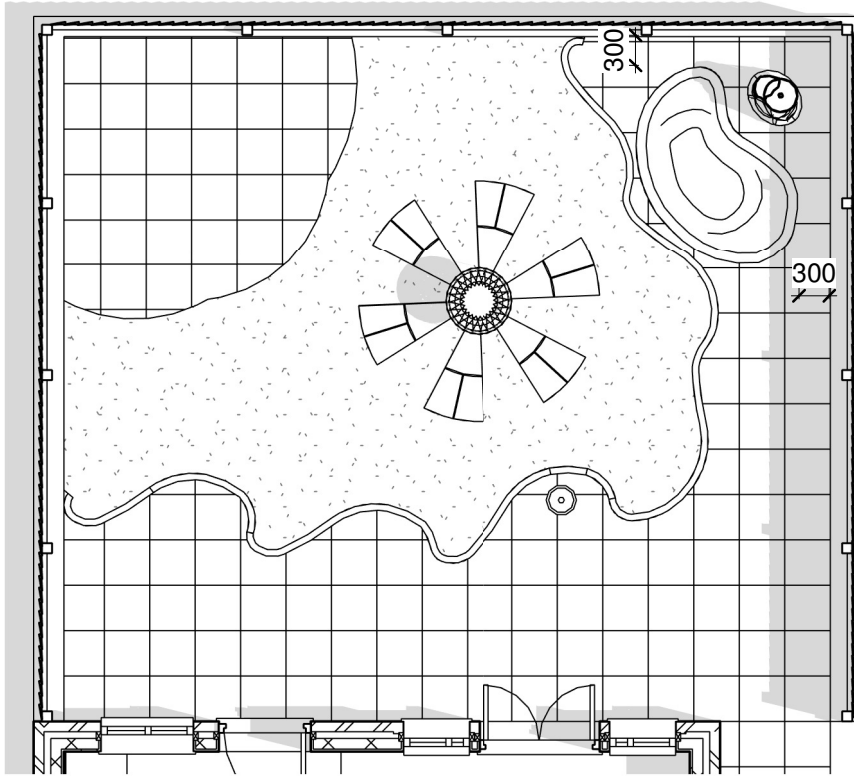

## Detail Plan

1 : 75

2

---  
Project Name

Rear Garden Development

Drawing Title

Proposed Plans

Scale @ A4

Date

Drawn / Checked

Status