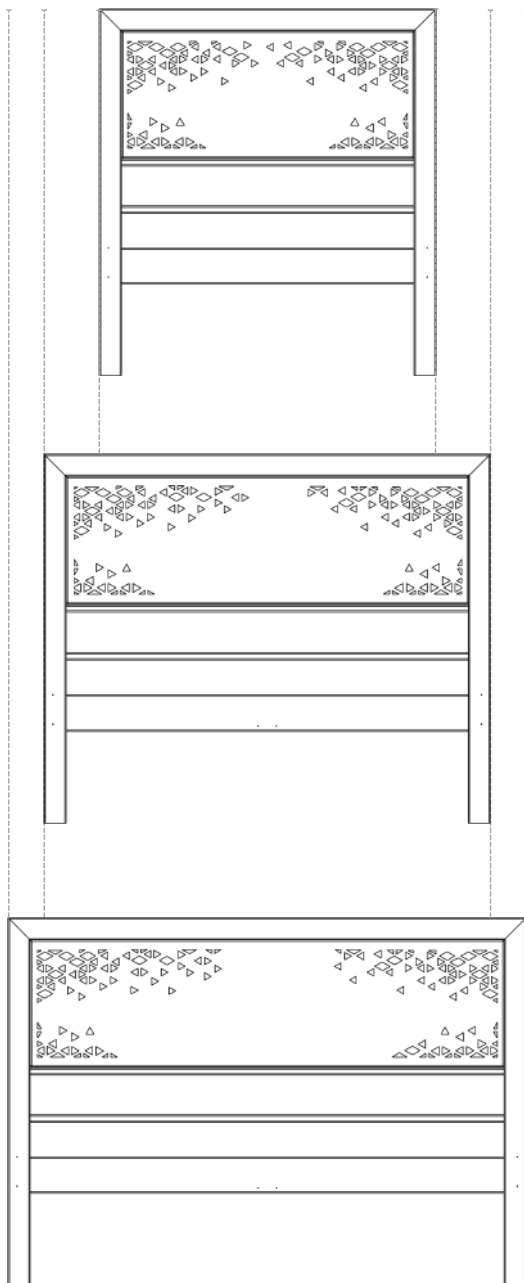

LK.001

PRECISION OF DESIGN MADE BY
NEWEST TECHNOLOGY

PARAMETERS

Width	94 cm
Length	204 cm
Available colours	Black&White

LK.002

PRECISION OF DESIGN MADE BY
NEWEST TECHNOLOGY

PARAMETERS

Width	124 cm
Length	204 cm
Available colours	Black&White

LK.003

PRECISION OF DESIGN MADE BY
NEWEST TECHNOLOGY

PARAMETERS

Width	144 cm
Length	204 cm
Available colours	Black&White

LK.001

PARAMETERS

Width	94 cm
Length	204 cm
Available colours	Black&White

LK.002

PARAMETERS

Width	124 cm
Length	204 cm
Available colours	Black&White

LK.003

PARAMETERS

Width	144 cm
Length	204 cm
Available colours	Black&White

A-FLOWER ŁK.001-A

Flower pattern made by 2D laser, delicate and beautiful design that will create a pleasant atmosphere in each bedroom.