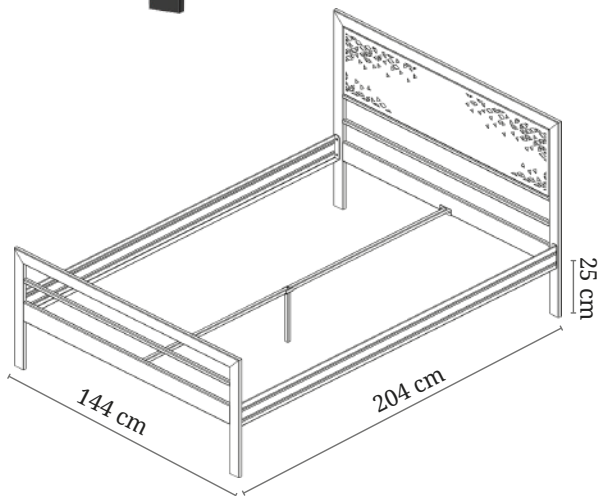

LK.001

PRECISION OF DESIGN MADE BY
NEWEST TECHNOLOGY

PARAMETERS

Width	94 cm
Length	204 cm
Available colours	Black&White

LK.002

PRECISION OF DESIGN MADE BY
NEWEST TECHNOLOGY

PARAMETERS

Width	124 cm
Length	204 cm
Available colours	Black&White

LK.003

PRECISION OF DESIGN MADE BY
NEWEST TECHNOLOGY

PARAMETERS

Width	144 cm
Length	204 cm
Available colours	Black&White

LK.001

PARAMETERS

Width	94 cm
Length	204 cm
Available colours	Black&White

LK.002

PARAMETERS

Width	124 cm
Length	204 cm
Available colours	Black&White

LK.003

PARAMETERS

Width	144 cm
Length	204 cm
Available colours	Black&White

A-FLOWER ŁK.001-A

Flower pattern made by 2D laser, delicate and beautiful design that will create a pleasant atmosphere in each bedroom.