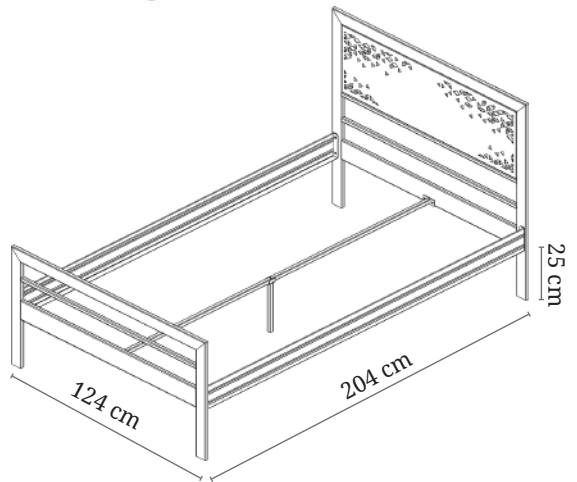

LK.001

PRECISION OF DESIGN MADE BY
NEWEST TECHNOLOGY

PARAMETERS

Width	94 cm
Length	204 cm
Available colours	Black&White

LK.002

PRECISION OF DESIGN MADE BY
NEWEST TECHNOLOGY

PARAMETERS

Width	124 cm
Length	204 cm
Available colours	Black&White

LK.003

PRECISION OF DESIGN MADE BY
NEWEST TECHNOLOGY

PARAMETERS

Width	144 cm
Length	204 cm
Available colours	Black&White

LK.001

PARAMETERS

Width	94 cm
Length	204 cm
Available colours	Black&White

LK.002

PARAMETERS

Width	124 cm
Length	204 cm
Available colours	Black&White

LK.003

PARAMETERS

Width	144 cm
Length	204 cm
Available colours	Black&White

A-FLOWER ŁK.001-A

Flower pattern made by 2D laser, delicate and beautiful design that will create a pleasant atmosphere in each bedroom.