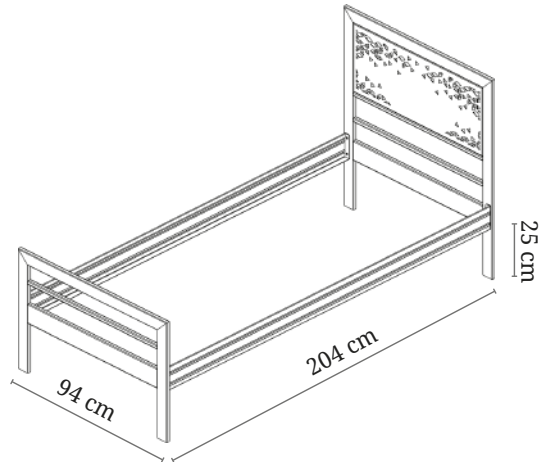

LK.001

PRECISION OF DESIGN MADE BY
NEWEST TECHNOLOGY

PARAMETERS

Width	94 cm
Length	204 cm
Available colours	Black&White

LK.002

PRECISION OF DESIGN MADE BY
NEWEST TECHNOLOGY

PARAMETERS

Width	124 cm
Length	204 cm
Available colours	Black&White

LK.003

PRECISION OF DESIGN MADE BY
NEWEST TECHNOLOGY

PARAMETERS

Width	144 cm
Length	204 cm
Available colours	Black&White

LK.001

PARAMETERS

Width	94 cm
Length	204 cm
Available colours	Black&White

LK.002

PARAMETERS

Width	124 cm
Length	204 cm
Available colours	Black&White

LK.003

PARAMETERS

Width	144 cm
Length	204 cm
Available colours	Black&White

A-FLOWER ŁK.001-A

Flower pattern made by 2D laser, delicate and beautiful design that will create a pleasant atmosphere in each bedroom.