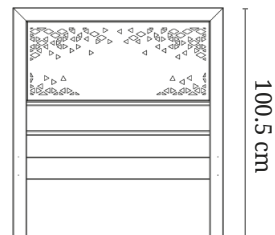

LK.001

PRECISION OF DESIGN MADE BY
NEWEST TECHNOLOGY

PARAMETERS

Width	94 cm
Length	204 cm
Available colours	Black&White

LK.002

PRECISION OF DESIGN MADE BY
NEWEST TECHNOLOGY

PARAMETERS

Width	124 cm
Length	204 cm
Available colours	Black&White

LK.003

PRECISION OF DESIGN MADE BY
NEWEST TECHNOLOGY

PARAMETERS

Width	144 cm
Length	204 cm
Available colours	Black&White

LK.001

PARAMETERS

Width	94 cm
Length	204 cm
Available colours	Black&White

LK.002

PARAMETERS

Width	124 cm
Length	204 cm
Available colours	Black&White

LK.003

PARAMETERS

Width	144 cm
Length	204 cm
Available colours	Black&White

A-FLOWER ŁK.001-A

Flower pattern made by 2D laser, delicate and beautiful design that will create a pleasant atmosphere in each bedroom.