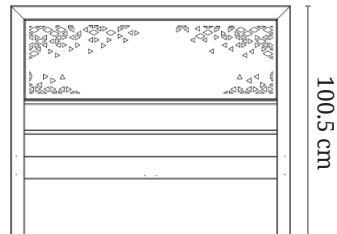

LK.001

PRECISION OF DESIGN MADE BY
NEWEST TECHNOLOGY

PARAMETERS

Width	94 cm
Length	204 cm
Available colours	Black&White

LK.002

PRECISION OF DESIGN MADE BY
NEWEST TECHNOLOGY

PARAMETERS

Width	124 cm
Length	204 cm
Available colours	Black&White

LK.003

PRECISION OF DESIGN MADE BY
NEWEST TECHNOLOGY

PARAMETERS

Width	144 cm
Length	204 cm
Available colours	Black&White

LK.001

PARAMETERS

Width	94 cm
Length	204 cm
Available colours	Black&White

LK.002

PARAMETERS

Width	124 cm
Length	204 cm
Available colours	Black&White

LK.003

PARAMETERS

Width	144 cm
Length	204 cm
Available colours	Black&White

A-FLOWER ŁK.001-A

Flower pattern made by 2D laser, delicate and beautiful design that will create a pleasant atmosphere in each bedroom.