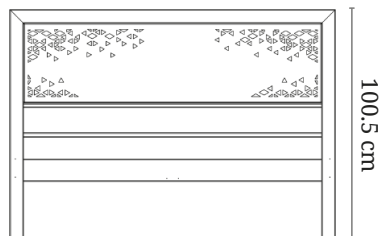

LK.001

PRECISION OF DESIGN MADE BY
NEWEST TECHNOLOGY

PARAMETERS

Width	94 cm
Length	204 cm
Available colours	Black&White

LK.002

PRECISION OF DESIGN MADE BY
NEWEST TECHNOLOGY

PARAMETERS

Width	124 cm
Length	204 cm
Available colours	Black&White

LK.003

PRECISION OF DESIGN MADE BY
NEWEST TECHNOLOGY

PARAMETERS

Width	144 cm
Length	204 cm
Available colours	Black&White

LK.001

PARAMETERS

Width	94 cm
Length	204 cm
Available colours	Black&White

LK.002

PARAMETERS

Width	124 cm
Length	204 cm
Available colours	Black&White

LK.003

PARAMETERS

Width	144 cm
Length	204 cm
Available colours	Black&White

A-FLOWER ŁK.001-A

Flower pattern made by 2D laser, delicate and beautiful design that will create a pleasant atmosphere in each bedroom.