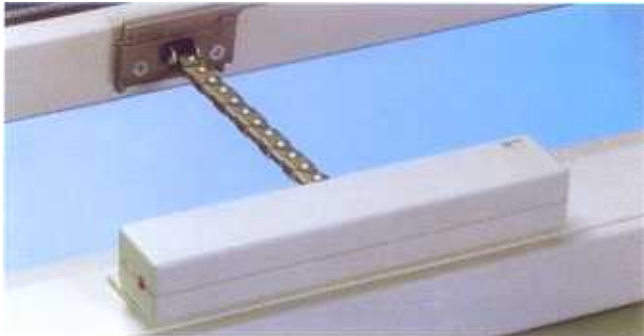

The WLI110 keypad will control one motor individually or centrally control several motors simultaneously.

The keypad WLI130 provides the option of individual operation of up to 3 motors.

Both keypads can be set to open the window fully with a simple touch (automatic control) or by constant pressure on the button (manual control).

Window operator WMU100 - for outward opening windows

The window operator type WMU100 is a compact and elegant solution that fits on almost all outward opening windows: top or side hung, pivoting windows or roof windows in conservatories etc.