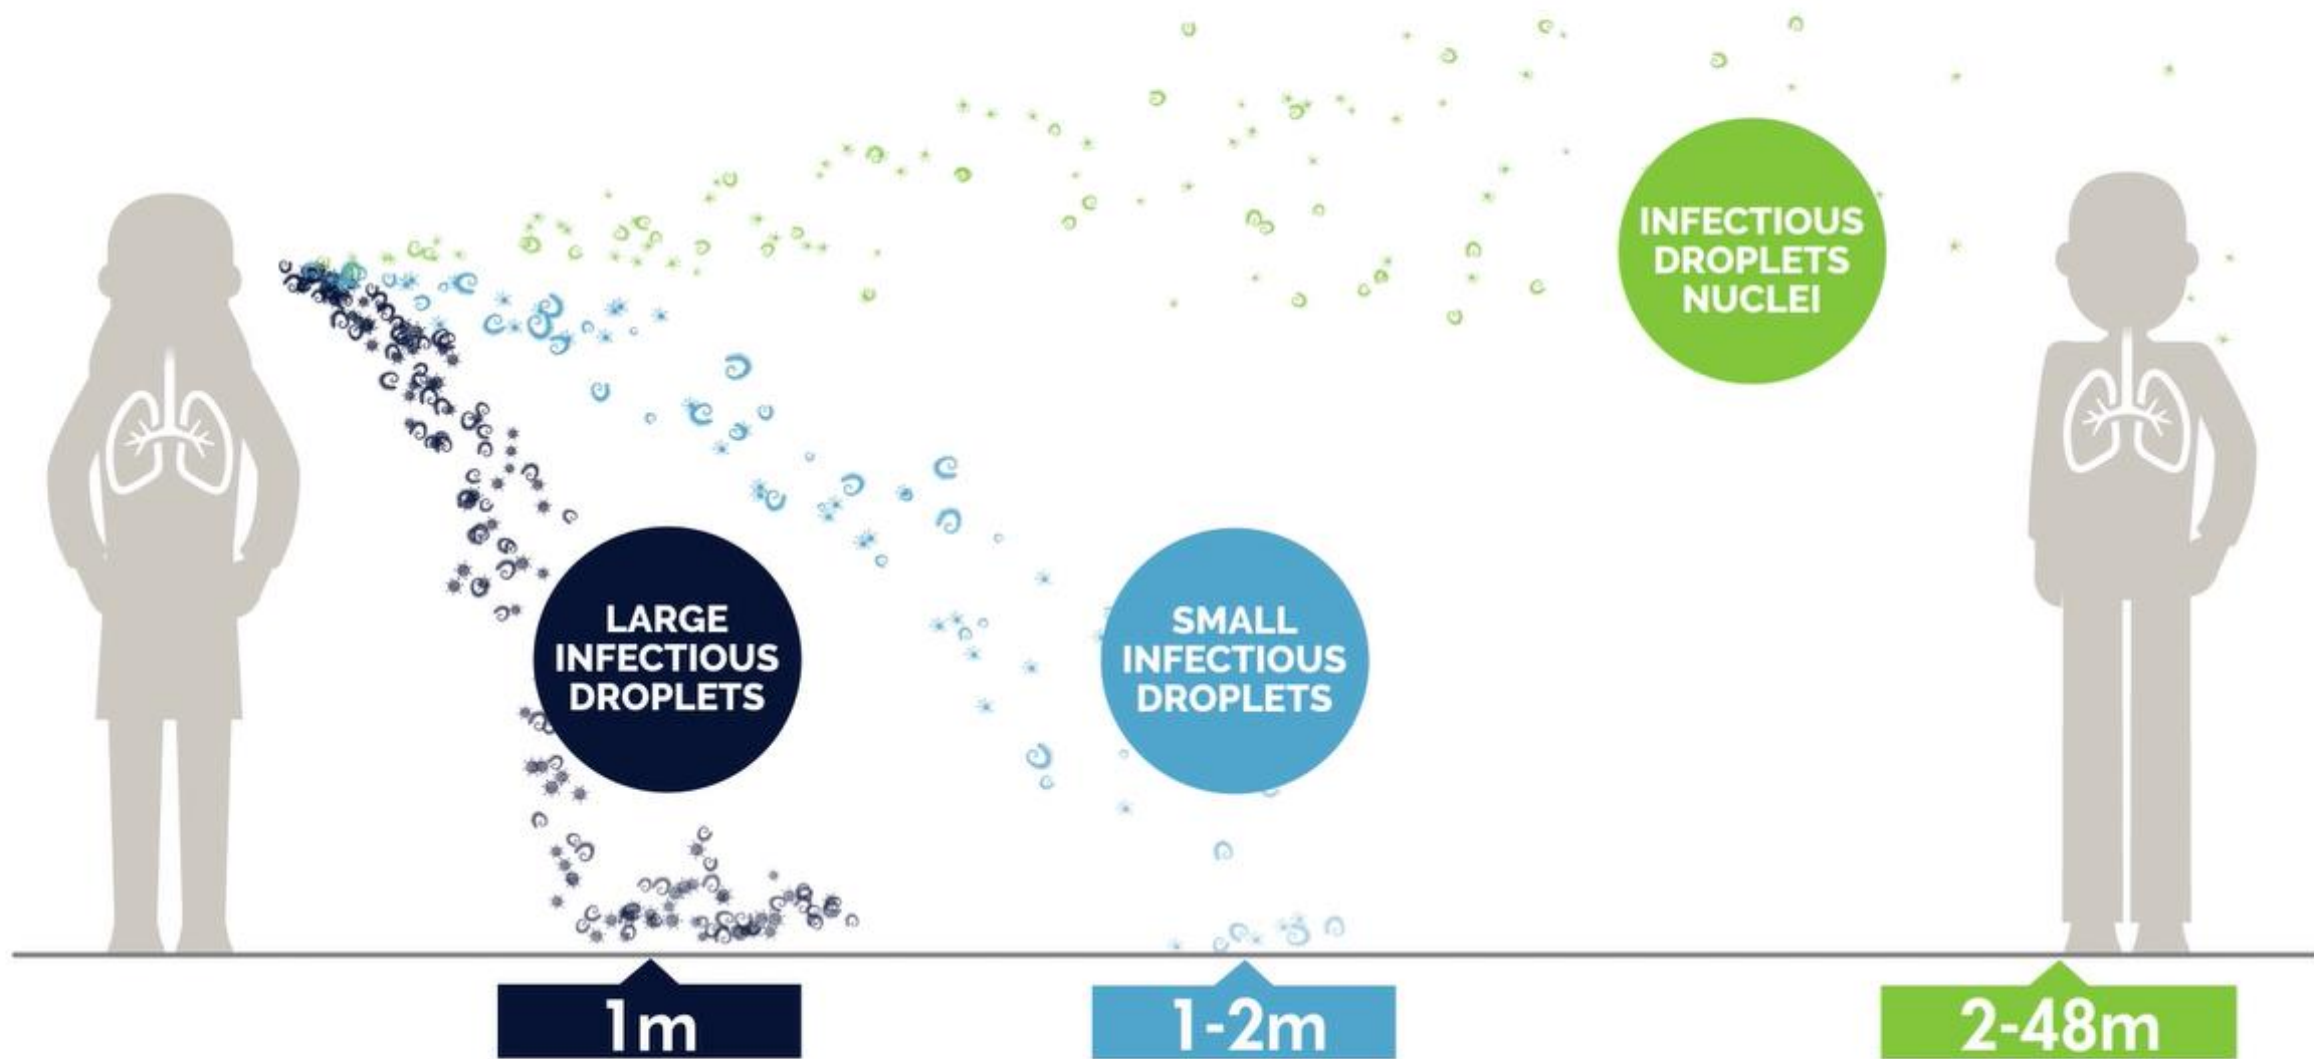

Is **Air Quality** at your
workplace safe?

The Most Prepared Workplaces have Fellowes

Indoor Air Quality has never been more important. Ensure your employees and visitors are safe by adding Air Purifiers throughout your shared spaces.

Only Fellowes AeraMax Pro air purifiers sense and react to occupancy and air quality changes, capture 99.99% of airborne coronavirus, and show that the air is clean

* "How Flu Spreads", Centers for Disease Control and Prevention