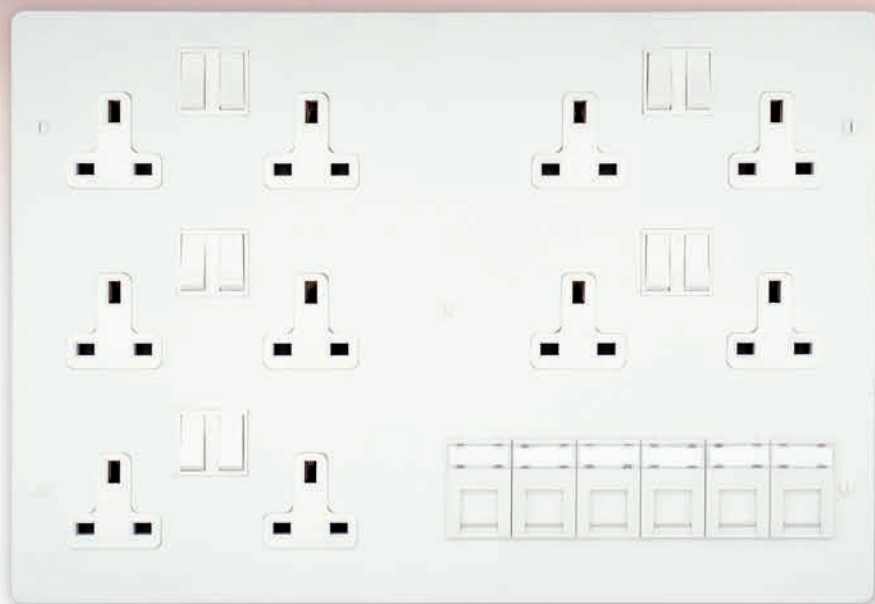

Bespoke Accessories