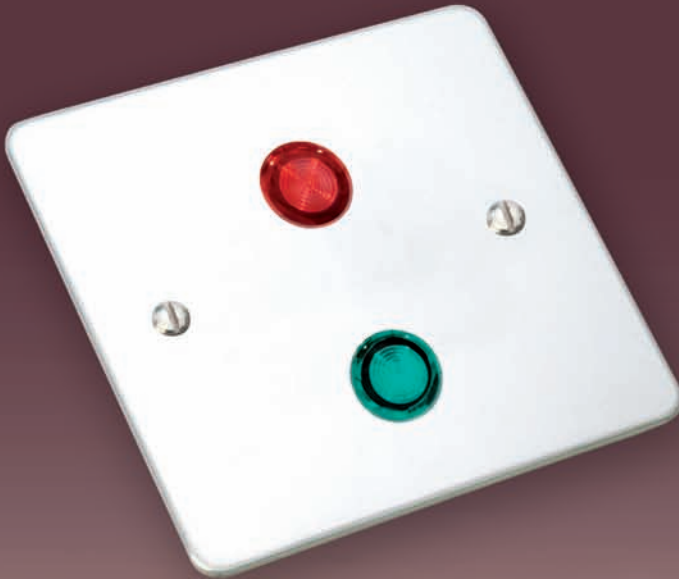

# HAL

Lighting and Building Control

Control your lighting easily and simply from one central panel or remote control with the new HAL home automated lighting system.

- Simple, easy to use controls (software, programming knowledge not required)
- Contractor/installer can self-commission
- System settings unaffected by power failure
- System can be upgraded and added to at a later stage
- Larger multi-channel available to order
- Multi-channel systems can be housed in a central cubicle or multiple locations
- Control plates, panels and cubicles all connected on 1-10V CAT5 data loop
- Control options available for high frequency fluorescent luminaires and LEDs with suitable dimmable drivers
- Control plates can match other Focus SB accessories