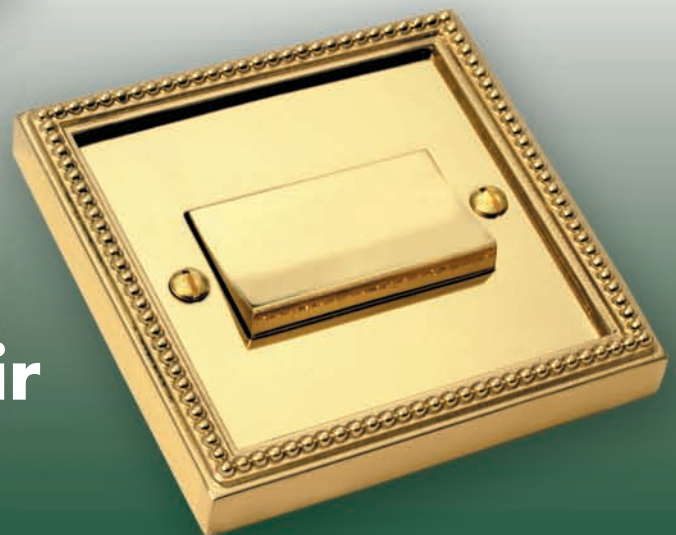

Lux Frames

Adam

Lux Frames have been manufactured to offer unrivalled quality, including Wandsworth grid fix inserts to satisfy specified requirements. Featuring a two-piece plate combination, they can incorporate contrasting finishes to give a luxury finish.

These plates can be produced as non-standard units to suit the client's particular application requirements.

Available in the following finishes: Polished Brass, Satin Brass, Antique Brass, Bronze Antique, Polished Chrome, Satin Chrome, Polished Nickel, Satin Nickel and French Gilt.

Dorchester

Kensington

Mayfair