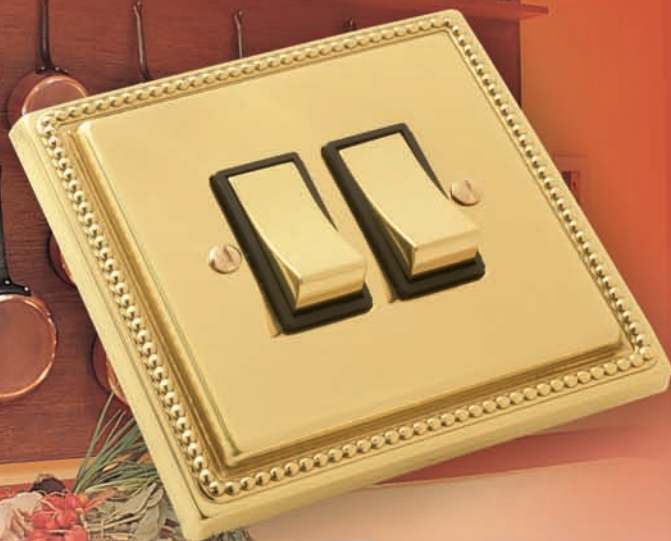

# Regency

The decorative beaded design of the Regency range features Wandsworth grid fix inserts with metal rockers. With a full range of products, all lacquered to maintain plate durability and finish, it is able to address most application requirements.