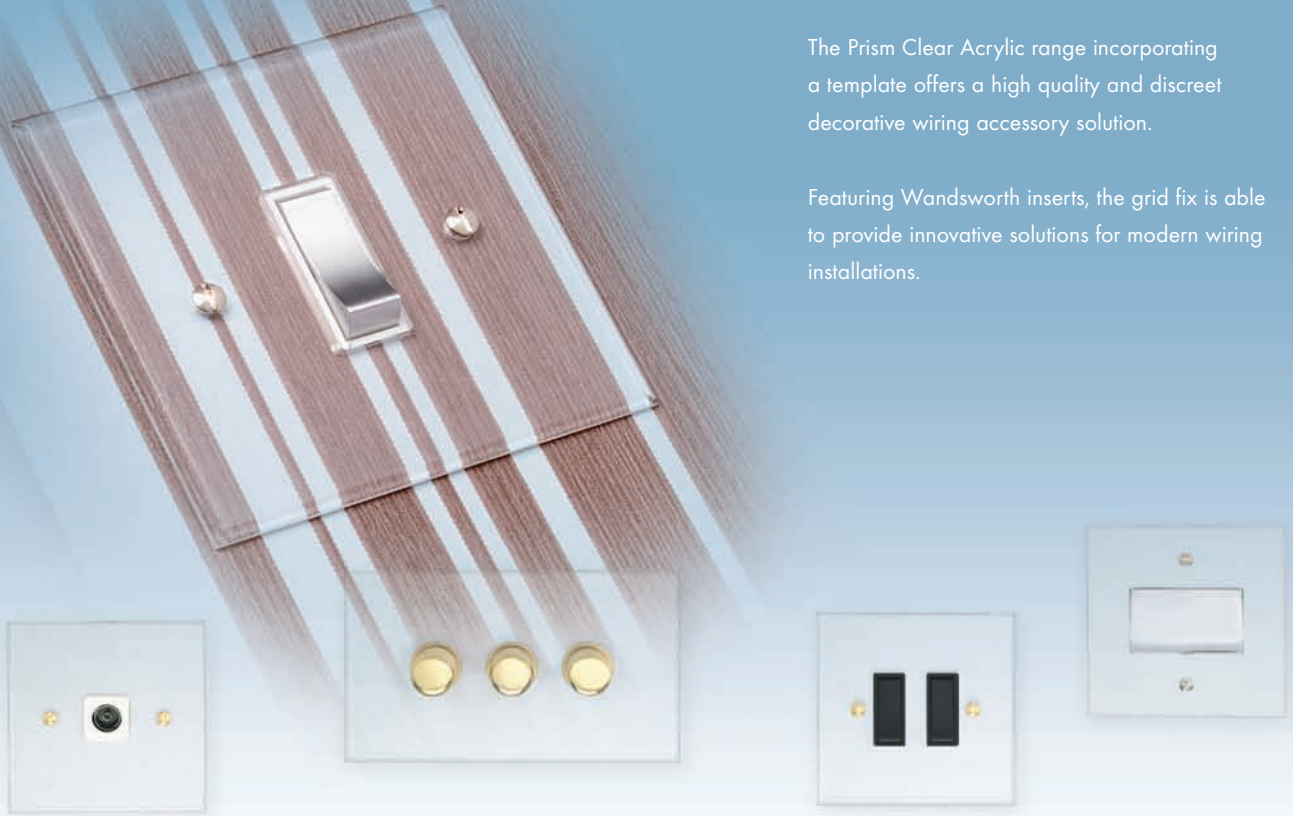

Prism

The Prism Clear Acrylic range incorporating a template offers a high quality and discreet decorative wiring accessory solution.

Featuring Wandsworth inserts, the grid fix is able to provide innovative solutions for modern wiring installations.