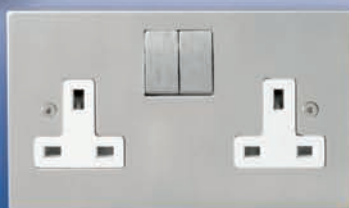

Square corners