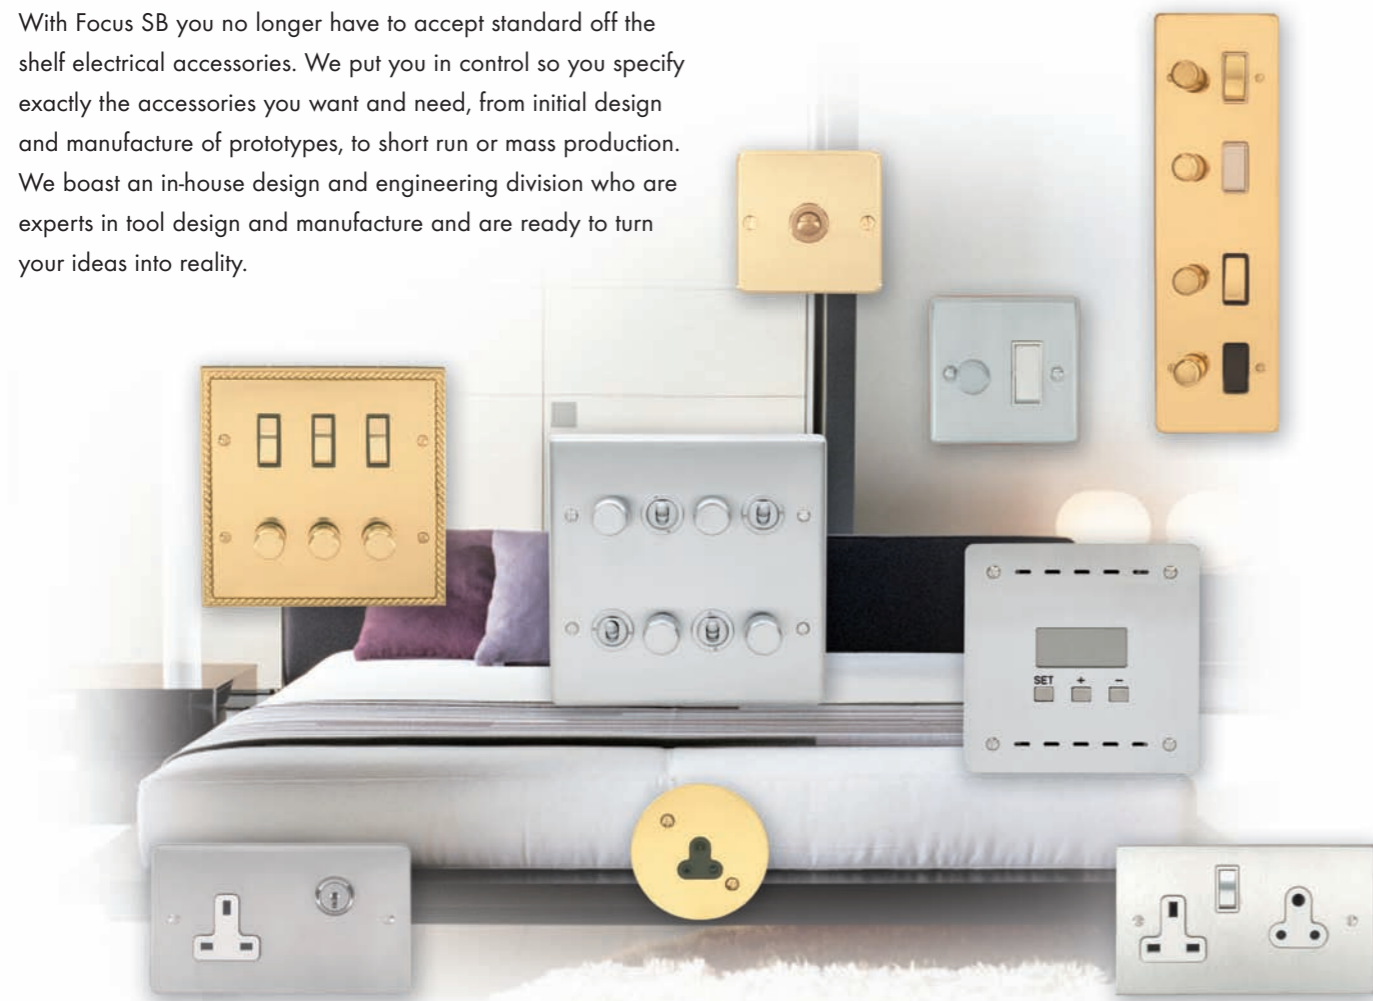

¹ 102 x 102 x 45mm flush wallbox supplied with product

Bespoke Accessories

SWITCH ON YOUR IMAGINATION

With Focus SB you no longer have to accept standard off the shelf electrical accessories. We put you in control so you specify exactly the accessories you want and need, from initial design and manufacture of prototypes, to short run or mass production. We boast an in-house design and engineering division who are experts in tool design and manufacture and are ready to turn your ideas into reality.