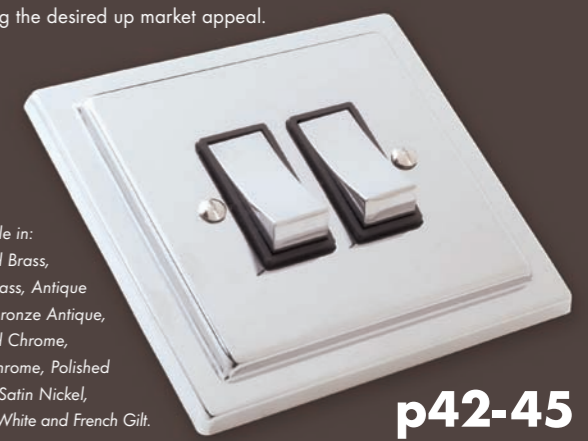

Available in:
Polished Brass,
Satin Brass, Antique
Brass, Bronze Antique,
Polished Chrome,
Satin Chrome, Polished
Nickel, Satin Nickel,
Primed White and French Gilt.

p42-45

Mayfair LUX FRAME

Manufactured to offer top end quality, the Mayfair range includes Wandsworth grid fix inserts to satisfy specification requirements. Featuring a two-piece plate combination, it can incorporate split finishes to create a luxury beaded frame design.