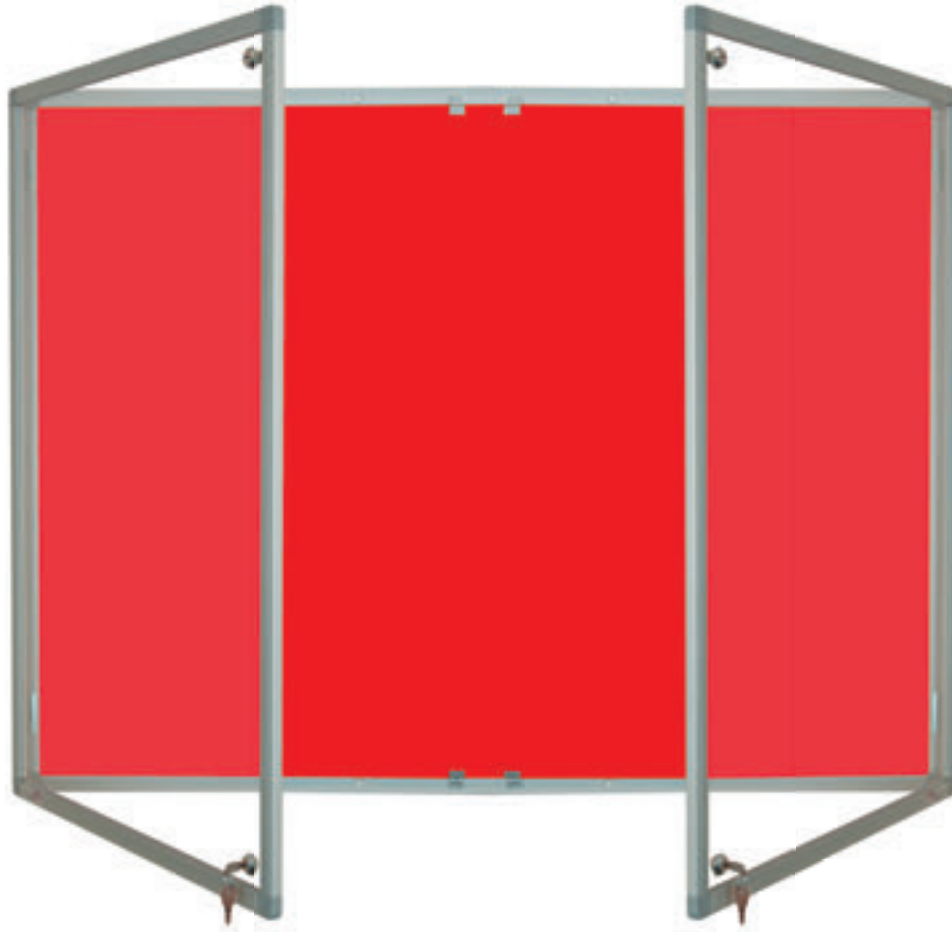

Fire Safe Tamperproof Noticeboards

A compact slimline tamperproof noticeboard for the protection and safe keeping of your notices.

- Lockable clear polycarbonate cover
- Overall depth 25mm
- Choice of colours: Premier Felt (page 12), Corded Hessian (page 13), Charles Twite (page 14), Camira Cara (page 15), Camira Lucia (page 16), Forbo Nairn (page 17) and Pitts Polycolour FR (page 18)
- Units are side-hinged as standard
- Key locks
- Choice of 2 fire ratings
- All boards larger than 1200mm x 1200mm have 2 doors