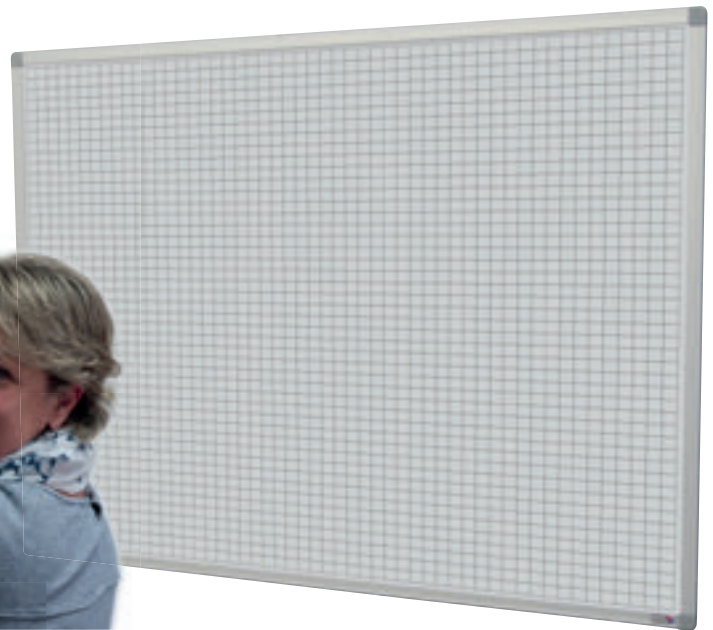

Gridded, Lined and Music Whiteboards

A digitally-printed vinyl overlay seamlessly applied to a magnetic whiteboard, made to any specification

- Accepts magnets
- Life time guarantee
- Choice of 50mm gridded, 50mm writing lines and music

	Size	RRP £
PCS0906PGM	900 x 600 (w x h)	£67.50
PCS1209PGM	1200 x 900 (w x h)	£115.50
PCS1212PGM	1200 x 1200 (w x h)	£141.00
PCS1512PGM	1500 x 1200 (w x h)	£173.00
PCS1812PGM	1800 x 1200 (w x h)	£203.20
PCS2412PGM	2400 x 1200 (w x h)	£270.40