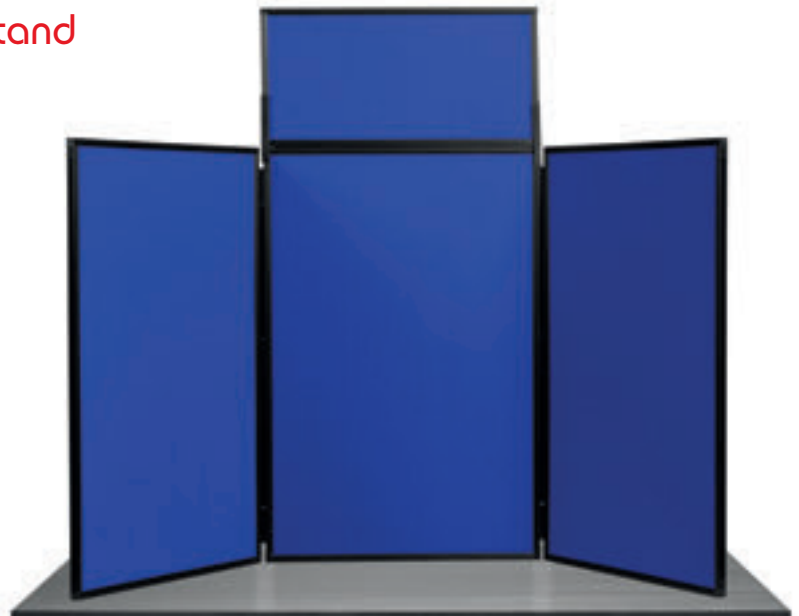

3 Panel Maxi Desk Top Display Stand

- Folding Desk Top Display Stand with plastic frame.
- Includes rigid plastic carry case. (N.B Header not included)
- Colours: Nyloop Blue, Red, Green, Grey, Black, Wine, Blueberry, Yellow, Gunmetal Grey, Navy Blue and Bottle Green (page 29)

	Panel Size (Fabric Area)	RRP £
PMAXIDTDS	Header Panel 272 x 574mm Each Panel – 880 x 574mm (w x h)	£115.05