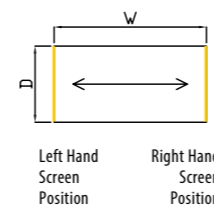

Universal 6mm PANEL Return Screens

Supplied with fixing brackets

Left Hand Shown

Code	Hand	L x H x Thk	Price
DSRS0875-CB67	L or R	800 x 675 x 6 (600 deep desk)	£143
DSRS0975-CB67	L or R	900 x 675 x 6 (700 deep desk)	£146
DSRS1075-CB67	L or R	1000 x 675 x 6 (800 deep desk)	£149