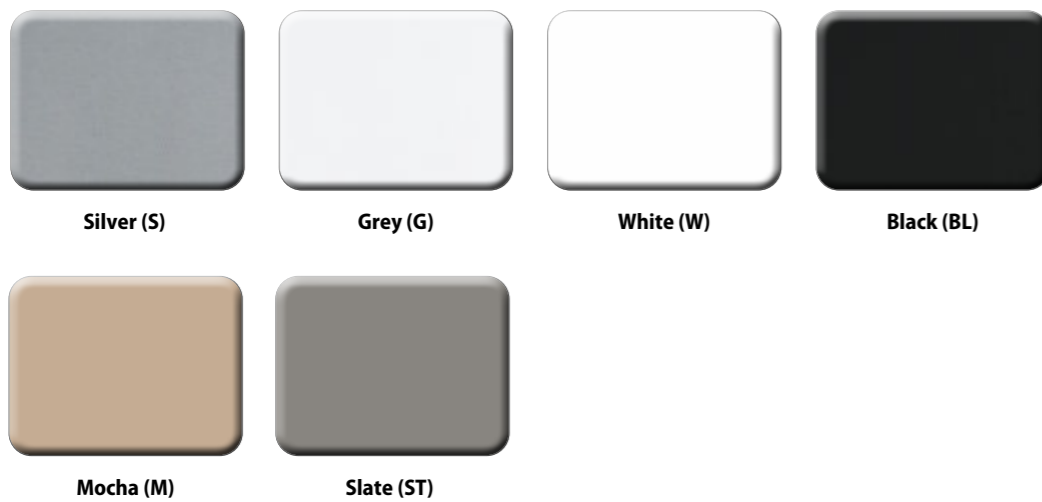

Board finish - Wood Grain

Board finish - Solid Colour

Please note: Due to printing limitations we recommend that you request a wood sample card before ordering

imperial

Office furniture

Imperial Office Furniture Limited