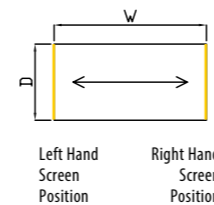

Universal 5mm or 8mm ACRYLIC Return Screens

Supplied with fixing brackets

Left Hand Shown

Code	Hand	L x H x Thk	Price
DSRS0875-5	L or R	800 x 750 x 5 (600 deep desk)	£199
DSRS0975-5	L or R	900 x 750 x 5 (700 deep desk)	£199
DSRS1075-5	L or R	1000 x 750 x 5 (800 deep desk)	£200
DSRS0875-8	L or R	800 x 750 x 8 (600 deep desk)	£244
DSRS0975-8	L or R	900 x 750 x 8 (700 deep desk)	£245
DSRS1075-8	L or R	1000 x 750 x 8 (800 deep desk)	£248