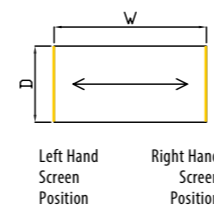

Left Hand Screen Position Right Hand Screen Position