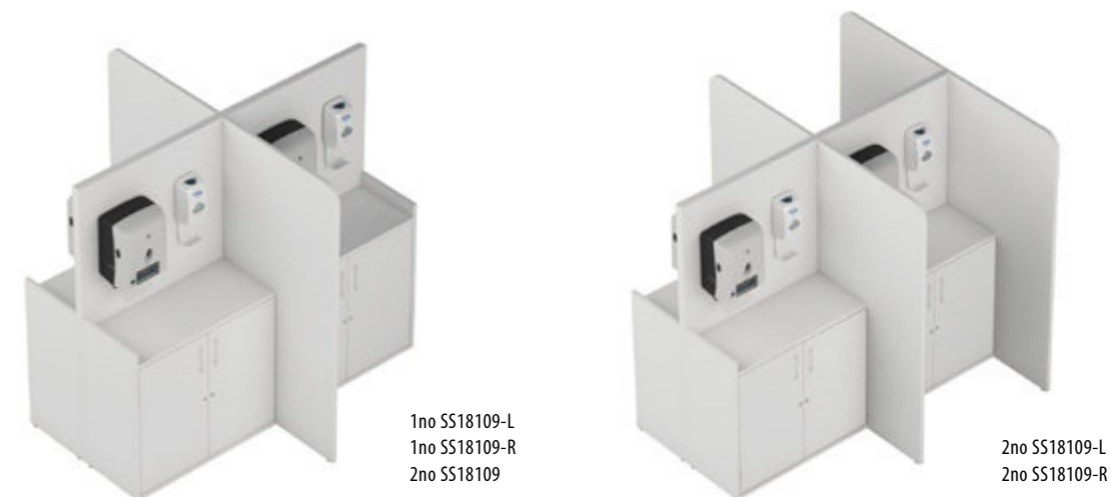

980mm High Static Single Door Sanitising Station

500mm & 400mm Wide Units

With or without a bin access door

Supplied with an adjustable shelf

Sanitiser Dispensers not supplied

Code	Hand	W x D x H	Bin Access	Price
SS985-L	LH	500 x 450 x 980	no	£250
SS985-R	RH	500 x 450 x 980	no	£250
SSB985-L	LH	500 x 450 x 980	Yes	£250
SSB985-R	RH	500 x 450 x 980	Yes	£250
450mm x 340mm bin footprint size for 500mm wide units				
SS984-L	LH	400 x 450 x 980	no	£245
SS984-R	RH	400 x 450 x 980	no	£245
SSB984-L	LH	400 x 450 x 980	Yes	£245
SSB984-R	RH	400 x 450 x 980	Yes	£245
350mm x 340mm bin footprint size for 400mm wide units				

Static Sanitising Stations - inc Screen Panel

1800mm High Screened Static Double Door Sanitising Station

1000mm & 800mm Wide Units

With or without a bin access door

Supplied with 2 adjustable shelves

Sanitiser and Paper Towel Dispensers not supplied

Code	Hand	W x D x H	Bin Access	Price
SS18109-L	LH	1000 x 900 x 1800	no	£500
SS18109-R	RH	1000 x 900 x 1800	no	£500
SSB18109-L	LH	1000 x 900 x 1800	Yes	£500
SSB18109-R	RH	1000 x 900 x 1800	Yes	£500
450mm x 340mm bin footprint size for 1000mm wide units				
SS1889-L	LH	800 x 900 x 1800	no	£470
SS1889-R	RH	800 x 900 x 1800	no	£470
SSB1889-L	LH	800 x 900 x 1800	Yes	£470
SSB1889-R	RH	800 x 900 x 1800	Yes	£470
350mm x 340mm bin footprint size for 800mm wide units				

Back to Back Cubicles

1no SS18109-L
1no SS18109-R
2no SS18109

2no SS18109-L
2no SS18109-R