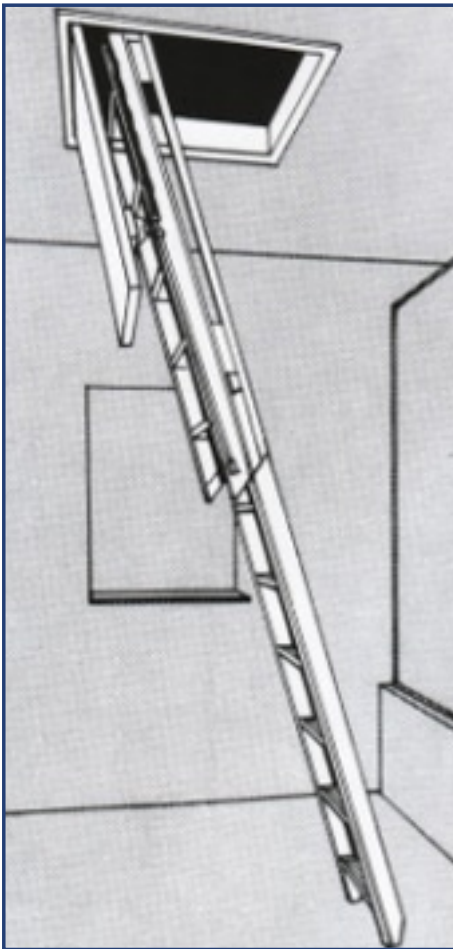

AL4C Commercial Loft Ladder - Up to 5m

Product Information

The AL4C is a deluxe commercial loft ladder manufactured to BS7553 – 150kg Class 'H'.

A double section aluminium loft ladder with twin handrails and a choice of 75mm or 100mm tread depth.

The loft ladder is operated via 'long arm' pole.

Stores horizontally above the hatch extending beyond into the loft space.

Suitable for heights up to 5m subject to suitable hatch lengths and clear space within loft space.

The Operation controlled through a balance spring assembly:

2500 to 3000mm requires hatch opening length of 750mm
3001 to 3350mm requires hatch opening length of 900mm
3350 to 3600mm requires hatch opening length of 1050mm