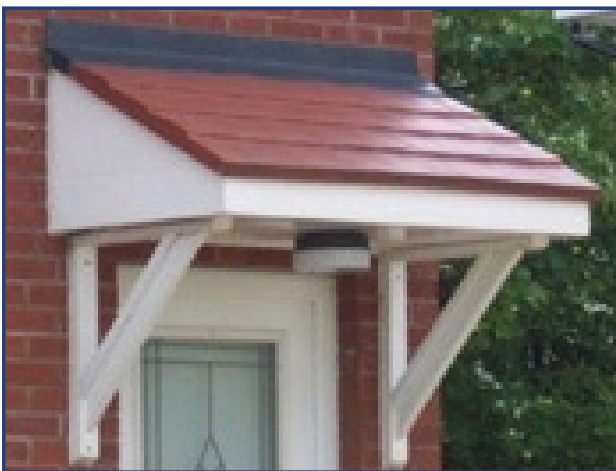

Grassmere GRP Door Canopy

Product Information

A variable width mono-pitch GRP canopy. Timber grain effect sides and smooth white fascia.

Produced from 100% glass reinforced polymer for a long lasting strong door canopy.

The roof is available in tile or slate effect (please state on delivery instructions).

The door canopy roof has a lead effect flashing above the tile or slate effect.

The door canopy has a full fascia and soffit tongue and grooved ends.

The overall projection is 800mm.

A choice of three roof colours - Teak Brown, Terracotta Red and Slate Grey and 3 sizes in each.

Gallows brackets are included with the canopy. Enhances the of the front elevation of your property.