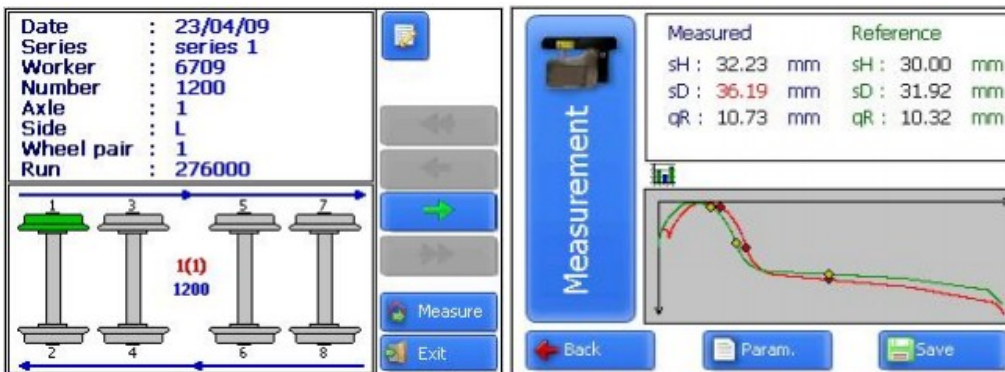

Laser Wheel Profiler

IKP5

Features

- Wrist mounted Bluetooth PDA
- Simple pictorial navigation
- Creates a database of wheel profiles
- Enables predictive maintenance
- Automatic formation of records and reports

Ixthus Instrumentation
The Stables,
Williams Barns,
Tiffield Road,
Towcester,
Northamptonshire.
NN12 6HP
Phone: 01327-353-437
Fax: 01327-353-564
E-mail:
Info@Ixthus.co.uk

Specification

- Full profile in less than 5 seconds
- Includes complete management software
- Wheel diameter range 600..1300mm
- Resolution to 0.01mm
- Battery life >1000 measurements
- Weight 0.6Kg