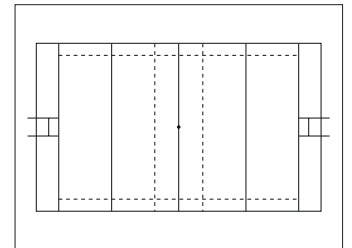

## Tactical sportsboards

Great aid for teaching team sports

New range of drywipe sports boards printed with the pitch layout of popular sports including Football, Rugby Union, Rugby League, Hockey, Basketball, Cricket and Netball. The 1200 x 900mm whiteboards accept magnets and are supplied with pen tray and wall fixings. A wide range of accessories are available for marking up the boards, including a convenient pack of 20 coloured magnetic disks.

Football  
Size H 900mm  
W 1200mm  
Code **46806**

Hockey  
Size H 900mm  
W 1200mm  
Code **46807**

Rugby League  
Size H 900mm  
W 1200mm  
Code **46808**

Rugby Union  
Size H 900mm  
W 1200mm  
Code **46809**

Basketball  
Size H 900mm  
W 1200mm  
Code **46810**

Cricket  
Size H 900mm  
W 1200mm  
Code **46811**

Netball  
Size H 900mm  
W 1200mm  
Code **46812**

30mm dia. magnets  
20 x Red **439153X2**  
20 x Blue **439154X2**