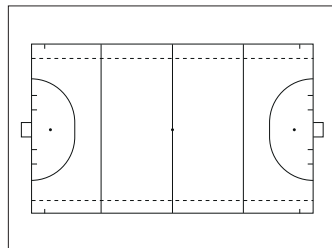

## Tactical sportsboards

Great aid for teaching team sports

New range of drywipe sports boards printed with the pitch layout of popular sports including Football, Rugby Union, Rugby League, Hockey, Basketball, Cricket and Netball. The 1200 x 900mm whiteboards accept magnets and are supplied with pen tray and wall fixings. A wide range of accessories are available for marking up the boards, including a convenient pack of 20 coloured magnetic disks.

Football  
Size H 900mm  
W 1200mm  
Code **46806**

Hockey  
Size H 900mm  
W 1200mm  
Code **46807**

Rugby League  
Size H 900mm  
W 1200mm  
Code **46808**

Rugby Union  
Size H 900mm  
W 1200mm  
Code **46809**

Basketball  
Size H 900mm  
W 1200mm  
Code **46810**

Cricket  
Size H 900mm  
W 1200mm  
Code **46811**

Netball  
Size H 900mm  
W 1200mm  
Code **46812**

30mm dia. magnets  
20 x Red **439153X2**  
20 x Blue **439154X2**