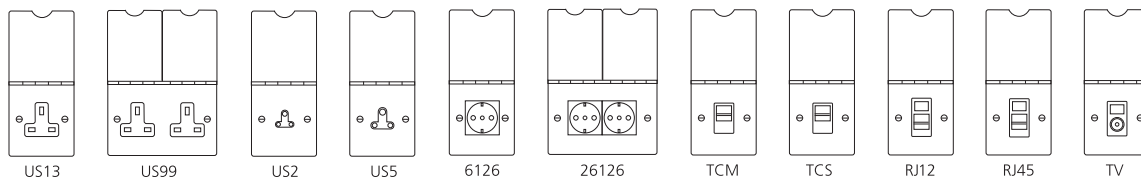

Satin Stainless Steel (Other finishes available to Special Order)

		Product Code Black Inserts	Product Code White Inserts	Plate Size	Floor Box Depth
Power Sockets	Floor Socket 1g 13A Unswitched	84D US13 BL	84D US13 WH	86 x 96 mm	35 mm
	Floor Socket 2g 13A Unswitched	84D US99 BL	84D US99 WH	144 x 94 mm	35 mm
	Floor Socket 1g 2A Unswitched	84D US2 BL	84D US2 WH	86 x 96 mm	35 mm
	Floor Socket 1g 5A Unswitched	84D US5 BL	84D US5 WH	86 x 96 mm	35 mm
International Power Sockets	Floor Socket 1g German 10/16A	84D 6126 BL	84D 6126 WH	86 x 96 mm	35 mm
	Floor Socket 2g German 10/16A	84D 26126 BL	84D 26126 WH	144 x 94 mm	35 mm
Telephone Sockets	Floor Telephone Socket 1g Master	84D TCM BL	84D TCM WH	86 x 96 mm	25 mm
	Floor Telephone Socket 1g Slave	84D TCS BL	84D TCS WH	86 x 96 mm	25 mm
Data Sockets	Floor Telephone Data Outlet 1g	84D RJ12 BL	84D RJ12 WH	86 x 96 mm	35 mm
	Floor Telephone Data Outlet 1g	84D RJ45 BL	84D RJ45 WH	86 x 96 mm	35 mm
Ancillary Sockets	Floor Data 1g TV Non-Isolated	84D TV BL	84D TV WH	86 x 96 mm	35 mm

Hamilton®

BS EN ISO 9001:2000
CERT NO. FM11238

For further information please contact:

R. Hamilton & Co. Ltd., Quarry Ind. Est., Mere, Wilts BA12 6LA, UK

Telephone: +44 (0)1747 860088 Facsimile: +44 (0)1747 861032

email: info@hamilton-litestat.com www.hamilton-litestat.com

All products listed conform to current British or European standards and the product information correct at the time of going to press. It is the policy of the company to improve products as part of our development programme. Therefore, we reserve the right to alter designs and dimensions without prior notice.
Illustrations, diagrams are reproduced within the limitations of reproduction and printing process and are not binding.

E & OE FS 08/09