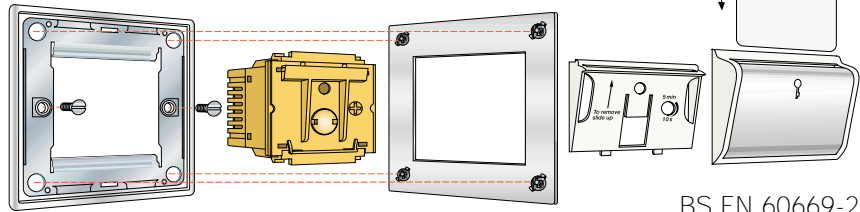

Uniclass L74 735	EPIC K712
CI/Sfb (62X) (63) X	

make your
hotel card switch
to energy saving...

exclusively yours from **Hamilton**[®]

NEW Hamilton Hotel Card Switch

1 gang On/Off 10A (6AX)

By inserting the room entry card into the receiver slot this accessory operates as a master switch, thereby allowing all connected circuits to be operated only when the hotel room/suite is occupied.

- Energy saving.
- For use in hotels, guest houses and residential premises.
- Designed to accept most Hotel Room Entry Cards sizes 44 x 80 mm and 54 x 86 mm.
- Adjustable Time Delay 10 seconds – 5 minutes.
- Blue LED Key Symbol Locator.

BS EN 60669-2-3

Available on the following Plate and Insert combinations

HARTLAND CFX®

Stylish Super Slim Plates with Patented Concealed Fixing

Plate and Insert Finish	Order Code
Bright Chrome White Insert Surround	77C C11 BC/WH
Bright Chrome Black Insert Surround	77C C11 BC/BL
Polished Brass White Insert Surround	71C C11 PB/WH
Polished Brass Black Insert Surround	71C C11 PB/BL
Satin Brass White Insert Surround	72C C11 SB/WH
Satin Brass Black Insert Surround	72C C11 SB/BL
Antique Brass Black Insert Surround	79C C11 AB/BL
Satin Stainless Finish White Insert Surround	74C C11 SS/WH
Satin Stainless Finish Black Insert Surround	74C C11 SS/BL
Black Nickel Black Insert Surround	78C C11 BK/BL

SHEER CFX®

Exclusively Designed Flat Plates with Patented Concealed Fixing

Plate and Insert Finish	Order Code
Bright Chrome White Insert Surround	87C C11 BC/WH
Bright Chrome Black Insert Surround	87C C11 BC/BL
Polished Brass White Insert Surround	81C C11 PB/WH
Polished Brass Black Insert Surround	81C C11 PB/BL
Satin Brass White Insert Surround	82C C11 SB/WH
Satin Brass Black Insert Surround	82C C11 SB/BL
Antique Brass Black Insert Surround	89C C11 AB/BL
Satin Stainless Finish White Insert Surround	84C C11 SS/WH
Satin Stainless Finish Black Insert Surround	84C C11 SS/BL
Black Nickel Black Insert Surround	88C C11 BK/BL