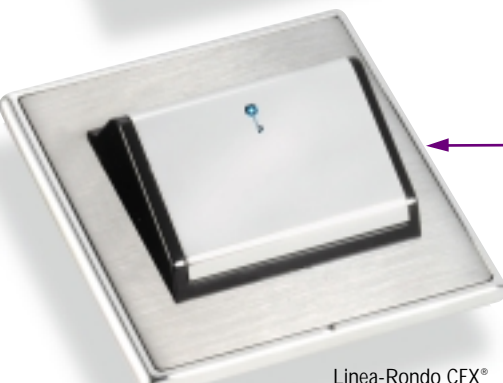

Linea-Rondo CFX®
LRX C11 BC/SS B

BS EN ISO 9001:2000
CERT NO. FM11238

Hamilton®

For further information please contact:

R. Hamilton & Co. Ltd., Quarry Industrial Estate, Mere, Wiltshire BA12 6LA, UK
Telephone: +44 (0)1747 860088 Facsimile: +44 (0)1747 861032
email: info@hamilton-litestat.com www.hamilton-litestat.com

Hartland CFX is a Registered Design under reference Nos. R21 = 3023446, SS2 = 3023445.
Sheer CFX is a Registered Design under reference Nos. R21 = 3020754, SS2 = 3020755.
Linea is a Registered Trade Mark No. 2398665. CFX is a Registered Trade Mark No. 2398667.

All products listed conform to current British or European standards and the product information is correct at the time of going to press. It is the policy of the company to improve products as part of our development programme. Therefore, we reserve the right to alter designs and dimensions without prior notice. Illustrations, diagrams are reproduced within the limitations of reproduction and printing process and are not binding. Due to manufacturing processes we cannot guarantee an exact colour match and shadings of certain finishes.