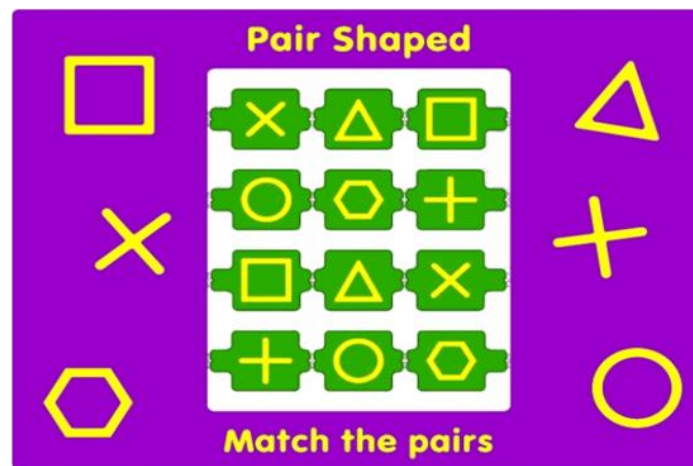

ACTIVITY PLAY PANELS - MOVING PARTS

Play Panels with Moving Parts

All the active panels with moving parts are pre-assembled using the highest quality components, including 316 stainless steel rods, tubes and ball bearings, and unbreakable polycarbonate for windows and covers, making loose ball bearings and cogs completely safe.

Play Panels with Moving Parts available:

- Abacus Panel
- [Play Area](#) Chime Panel
- Tumble Ball Cog Panel (as shown)
- Ball Maze Panel
- Pair Shaped Panel (as shown)
- Twist Bearing Panel
- Children at Work Panel
- Animal Pair Panel
- Turbo Racer Panel (as shown)
- Noughts & Cross Panel
- Disco Ball Panel
- Daisy Head Panel
- Make it Rain Panel (as shown)

These are just a few that are available, please contact our sales office for more information. [Play Equipment](#) & Safety Surfaces.

Water House, 35 Water Lane, Wilmslow, Cheshire, SK9 5AR

Tel: 01625 445 760 Fax: 01625 525 619

info@softsurfaces.co.uk

www.softsurfaces.co.uk