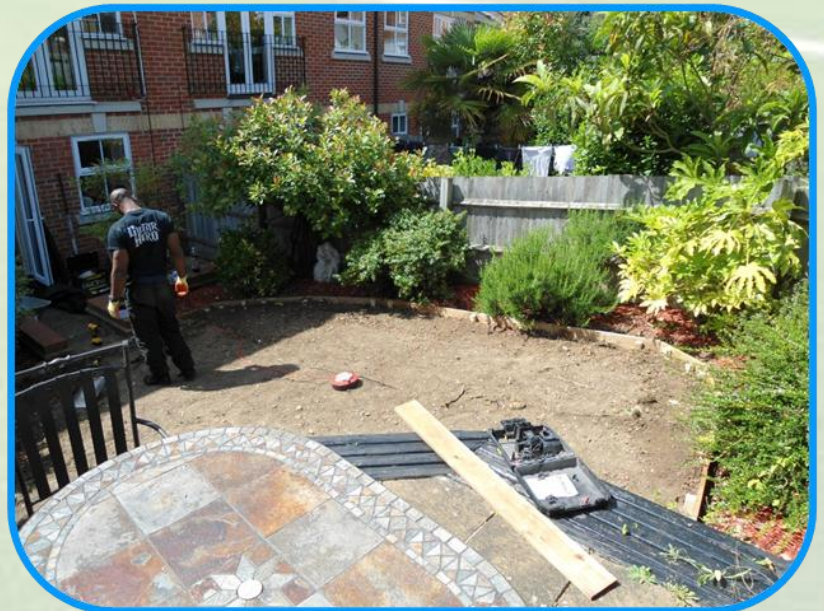

CASE STUDY FOR FAKE GRASS ARTIFICIAL LAWN

Project Name: Domestic Garden Artificial Lawn

Project Address: n/a

Size of Project: 46m²

Works Carried Out:

Soon after the new home owner moved in, we were contacted to complete the garden transformation. A basically sound and compact garden, had become overgrown and untidy. Simple preparation and artificial grass has meant the new home owner can now enjoy their time out in the garden , when the weather permits and does not have to complete the usual good weather chores like cutting the grass.

"You have totally transformed our garden, which we now love to use at every opportunity. Visitors always comment on how good it always looks"

Kerry @ New Home Owner

OVERGROWN GARDEN

The existing garden had become overgrown and unsightly. The basic layout features of the garden were ok to use and work with, in the makeover. The garden design was simply to remove natural grass and replace with fake grass to construct an artificial lawn.

ARTIFICIAL LAWN PREPERATION

The area was first weedkilled and then stripped clear. New timber edges were installed to the perimeter. A geotextile membrane was then laid over the compacted sub base. The artificial lawn was prepared for the fake grass to be installed.

FAKE GRASS ARTIFICIAL LAWN

The results were stunning. The fake grass surface made the artificial lawn look real, feel real without the hassle of mowing, mud or watering. They now have an all weather surface that the kids can play on come rain or shine.