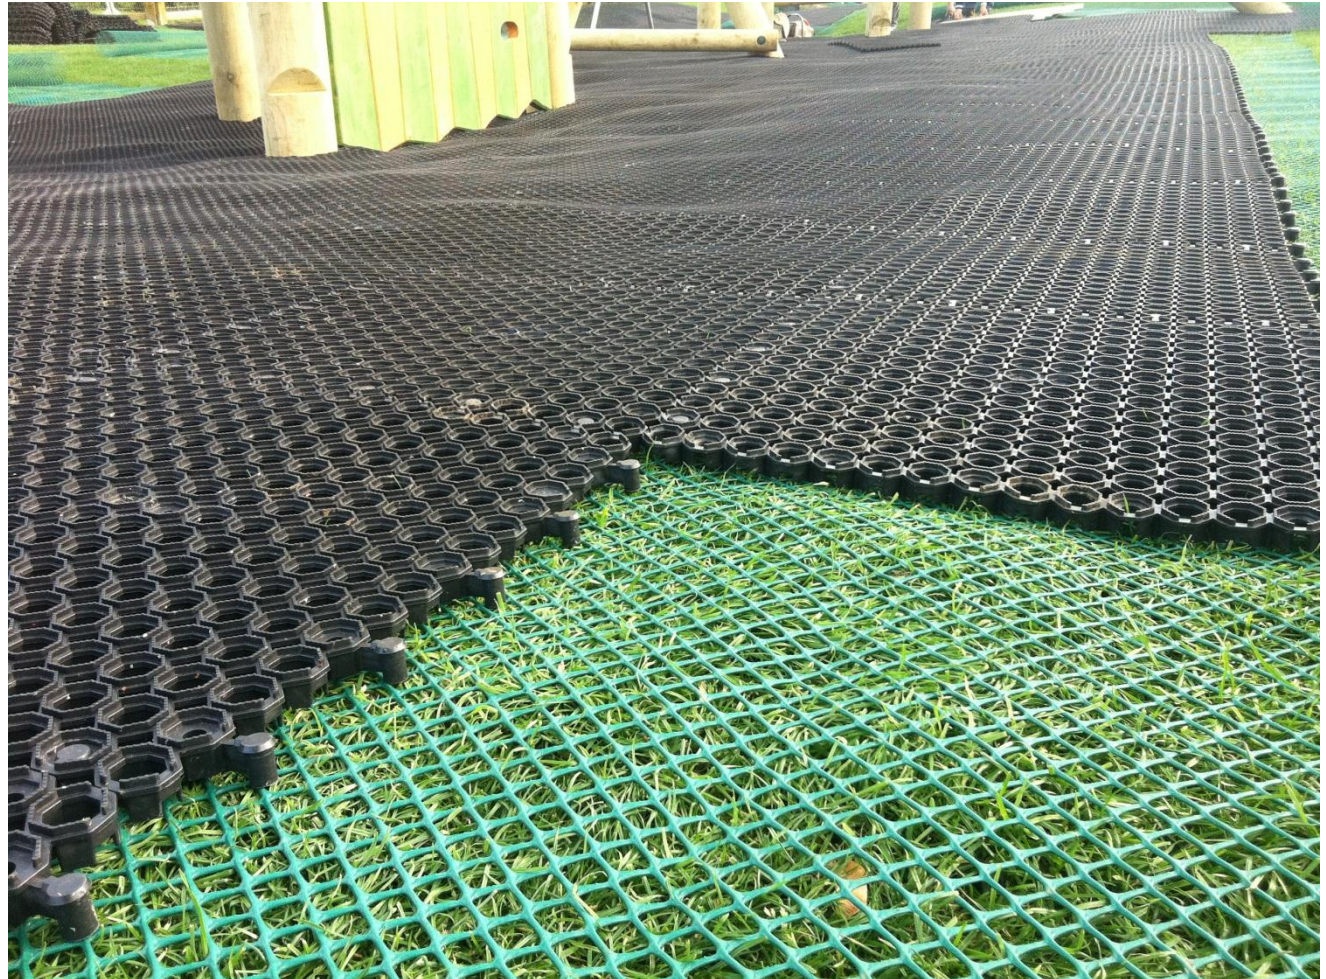

GrassLok Protection Mats

These can be used on sites which require a natural look of grass. The NEW generation of polymer safety surfacing for grass covered play areas - designed AND manufactured in the UK. These mats have a new interlocking design - so no more painful hours on your knees jointing with cable ties.

We always advise a Ground Stabilising Mesh (GSM) is used in the installation.

Flame Retardant

500mm x 500mm x 23mm thick, sold in complete 1m² assembled sections.

BS EN : 1177 test results depend on sub base and vary between in excess of 3m to 1.1m,

Material: Rubber / PVC Polymer

Up to 98% recycled

GRASS PROTECTION SURFACING

Water House, 35 Water Lane, Wilmslow, Cheshire, SK9 5AR

Tel: 01625 445 760 Fax: 01625 525 619

info@softsurfaces.co.uk

www.softsurfaces.co.uk