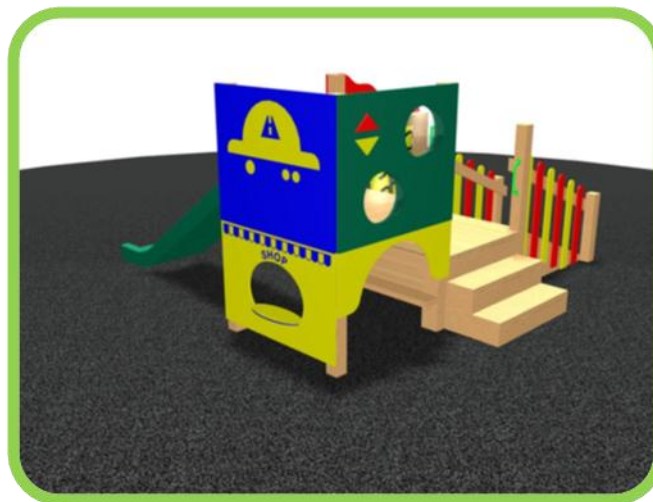

Nursery Play Unit - Large

This is an example of a larger Nursery Play Unit. We can supply & install any [play equipment](#) to compliment your project as well as a wide range of [safety surfacing](#).

This Play Unit has:-

- Deck Height 1000mm
- GRP slide
- Car activity Play Panel
- Double Bubble Dome Panel
- Box steps
- Ramp Access
- 600mm Deck with OXO game Panel
- Beneath 1m deck is a bench for creative / imaginative play with Shop Front Play Panel
- Infill panels, fence pales, are constructed from 80% recycled laminated plastic.
- Colours of HDPE panels may vary due to stock availability
- •

NURSERY PLAY UNIT - Large

Water House, 35 Water Lane, Wilmslow, Cheshire, SK9 5AR

Tel: 01625 445 760 Fax: 01625 525 619

info@softsurfaces.co.uk

www.softsurfaces.co.uk