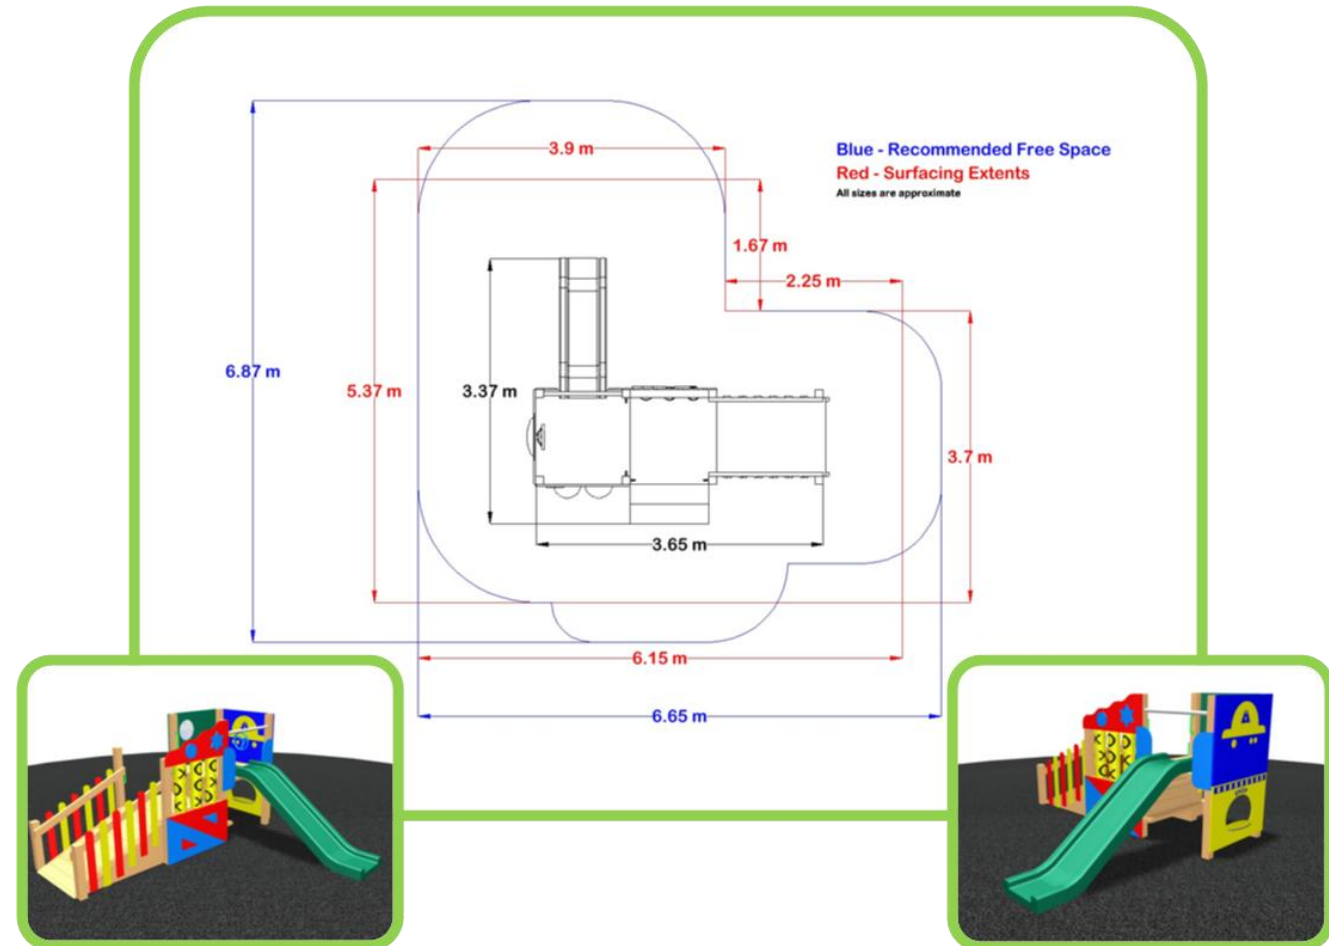

Soft Surfaces

PLAYGROUND CONSTRUCTION SPECIALISTS

Nursery Play Unit - Large

This is an example of a larger Nursery Play Unit. We can supply & install any [play equipment](#) to compliment your project as well as a wide range of [safety surfacing](#).

This Play Unit has:-

- Deck Height 1000mm
- GRP slide
- Car activity Play Panel
- Double Bubble Dome Panel
- Box steps
- Ramp Access
- 600mm Deck with OXO game Panel
- Beneath 1m deck is a bench for creative / imaginative play with Shop Front Play Panel
- Infill panels, fence pales, are constructed from 80% recycled laminated plastic.
- Colours of HDPE panels may vary due to stock availability
- •

LARGE PLAY UNIT - OVERHEAD LAYOUT PLAN

Water House, 35 Water Lane, Wilmslow, Cheshire, SK9 5AR

Tel: 01625 445 760 Fax: 01625 525 619

info@softsurfaces.co.uk

www.softsurfaces.co.uk