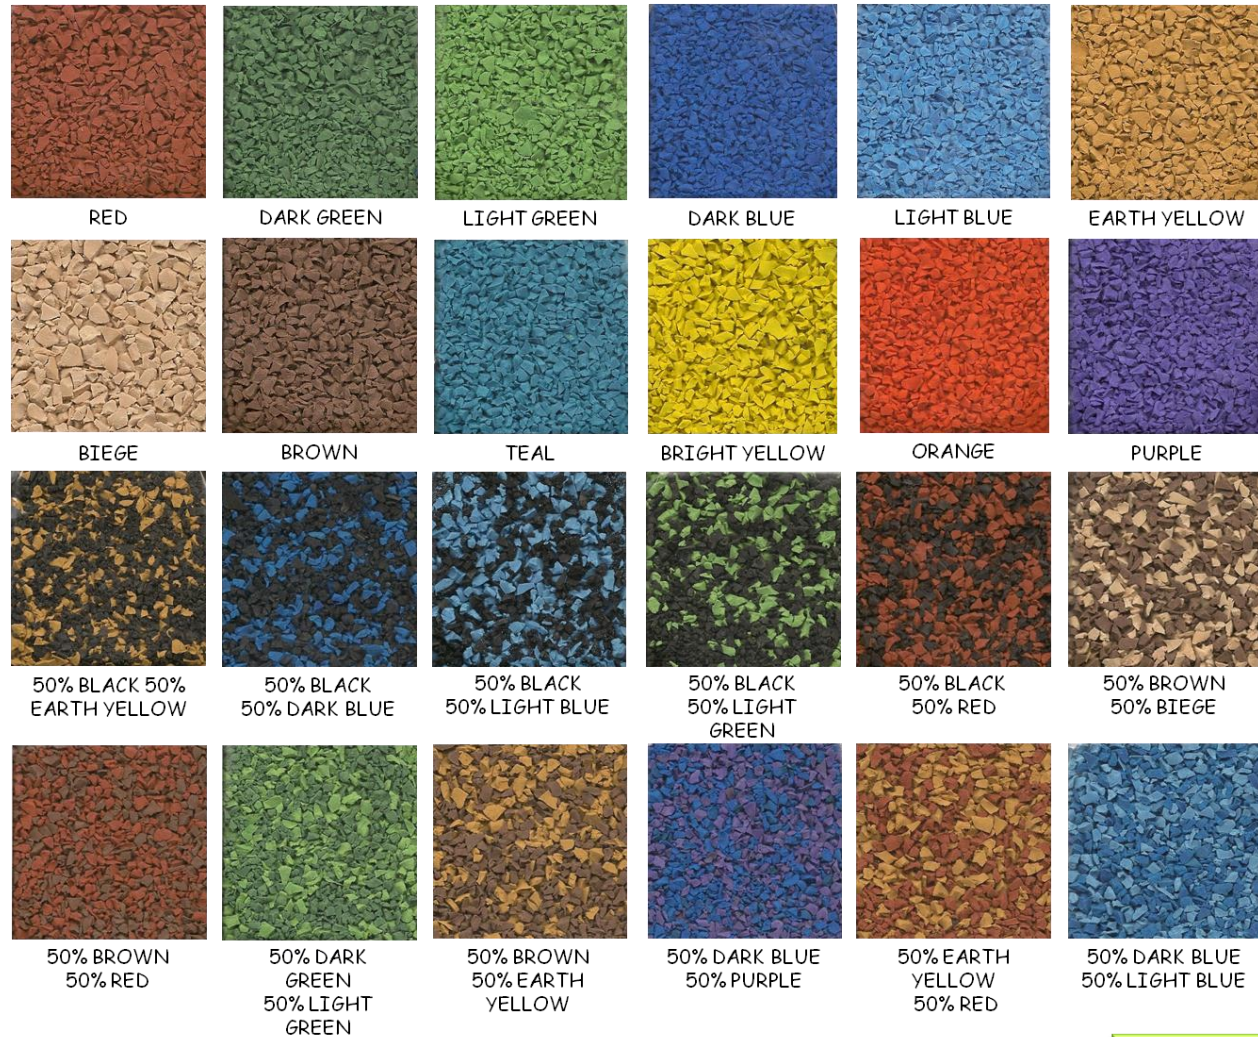

Soft Surfaces

SPORTS AND SAFETY SURFACES

SOFT SURFACES COLOUR RANGE

Soft Surfaces Colour Range

We can incorporate contrasting colour's into the [wet pour](#) surface finish.

Here are some examples of the colour's we offer that can be installed in the surface either as a feature or to complete a wetpour design, these are just standard colour range and other colour's and mixes are available upon request.

Our Advice is free and we will be only too happy to talk you through the various options and considerations for your scheme.

We can also produce a design for your surface should you so wish.

The wetpour [playground surfacing](#) is an impact absorbing surface with SBR base course rubber and EPDM wearing course rubber ideal for play areas and meets the HIC test for playground equipment.