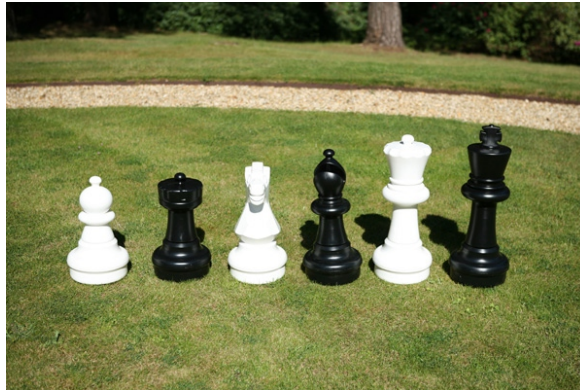

Chess/Checkers Board

The Giant Chess Pieces includes:

2 x Kings - 64cm in Height

2 x Queens 58cm in Height

4 x Bishops 54cm in Height

4 x Knights 45cm in Height

4 X Rooks 42cm in Height

16 x Pawns 42cm in Height

4 large nylon bags for tidy storage and ease of transport.

Easily Created games board that can be utilised for either Chess or Checkers.

Set into your black surface coat each egg shell tile comes approximately 330mm (32of) giving you an overall size of 2.64 x 2.64m.