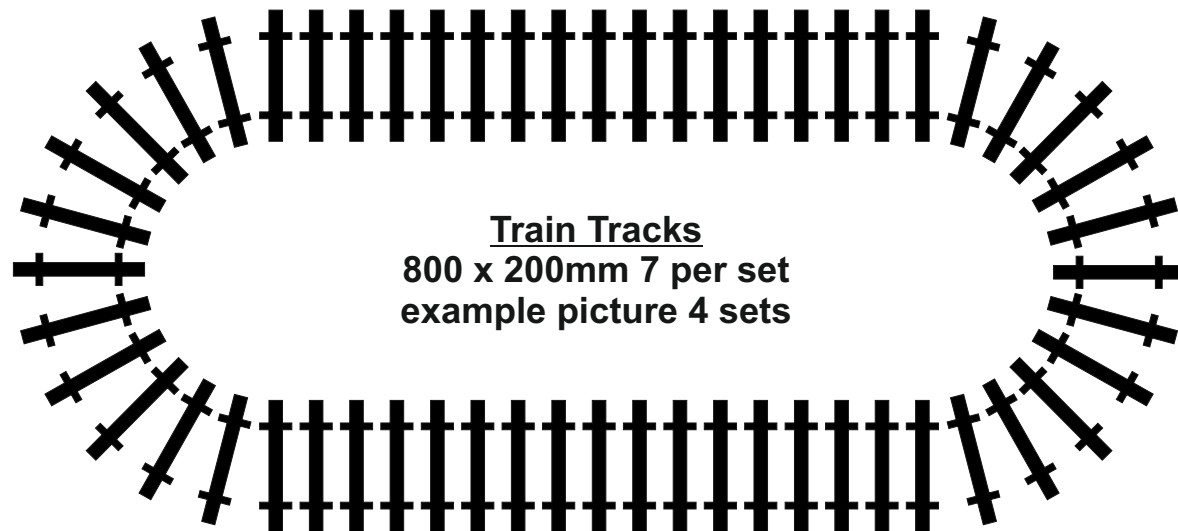

Flower.

Maple Leaf

Mushroom

Lettered & Numbered Sets

Crocodile Hopscotch
Measures 4.75m Approx

Footprints extra

Hopscotch Set
Available in
330mm tile
500mm tile
Footprints extra

Numbered Caterpillar
Measures Approx 5m long
(ALSO AVAILABLE IN ALPHABET)

Numbered Rocket
Measures Approx 4.5m long

Lettered & Numbered Sets

Alphabet Snake Measures Approx 9m long.

Numbered Snake Measures Approx 7m long.

Soft Surfaces

SPORTS AND SAFETY SURFACES

Lettered & Numbered Sets

In a selection of colour combinations

Alphabet Train measures Approx 8m long. Set £1060.00
Steam Clouds 1 to 10 330mm

Train Tracks
800 x 200mm 7 per set
example picture 4 sets

Soft Surfaces

SPORTS AND SAFETY SURFACES