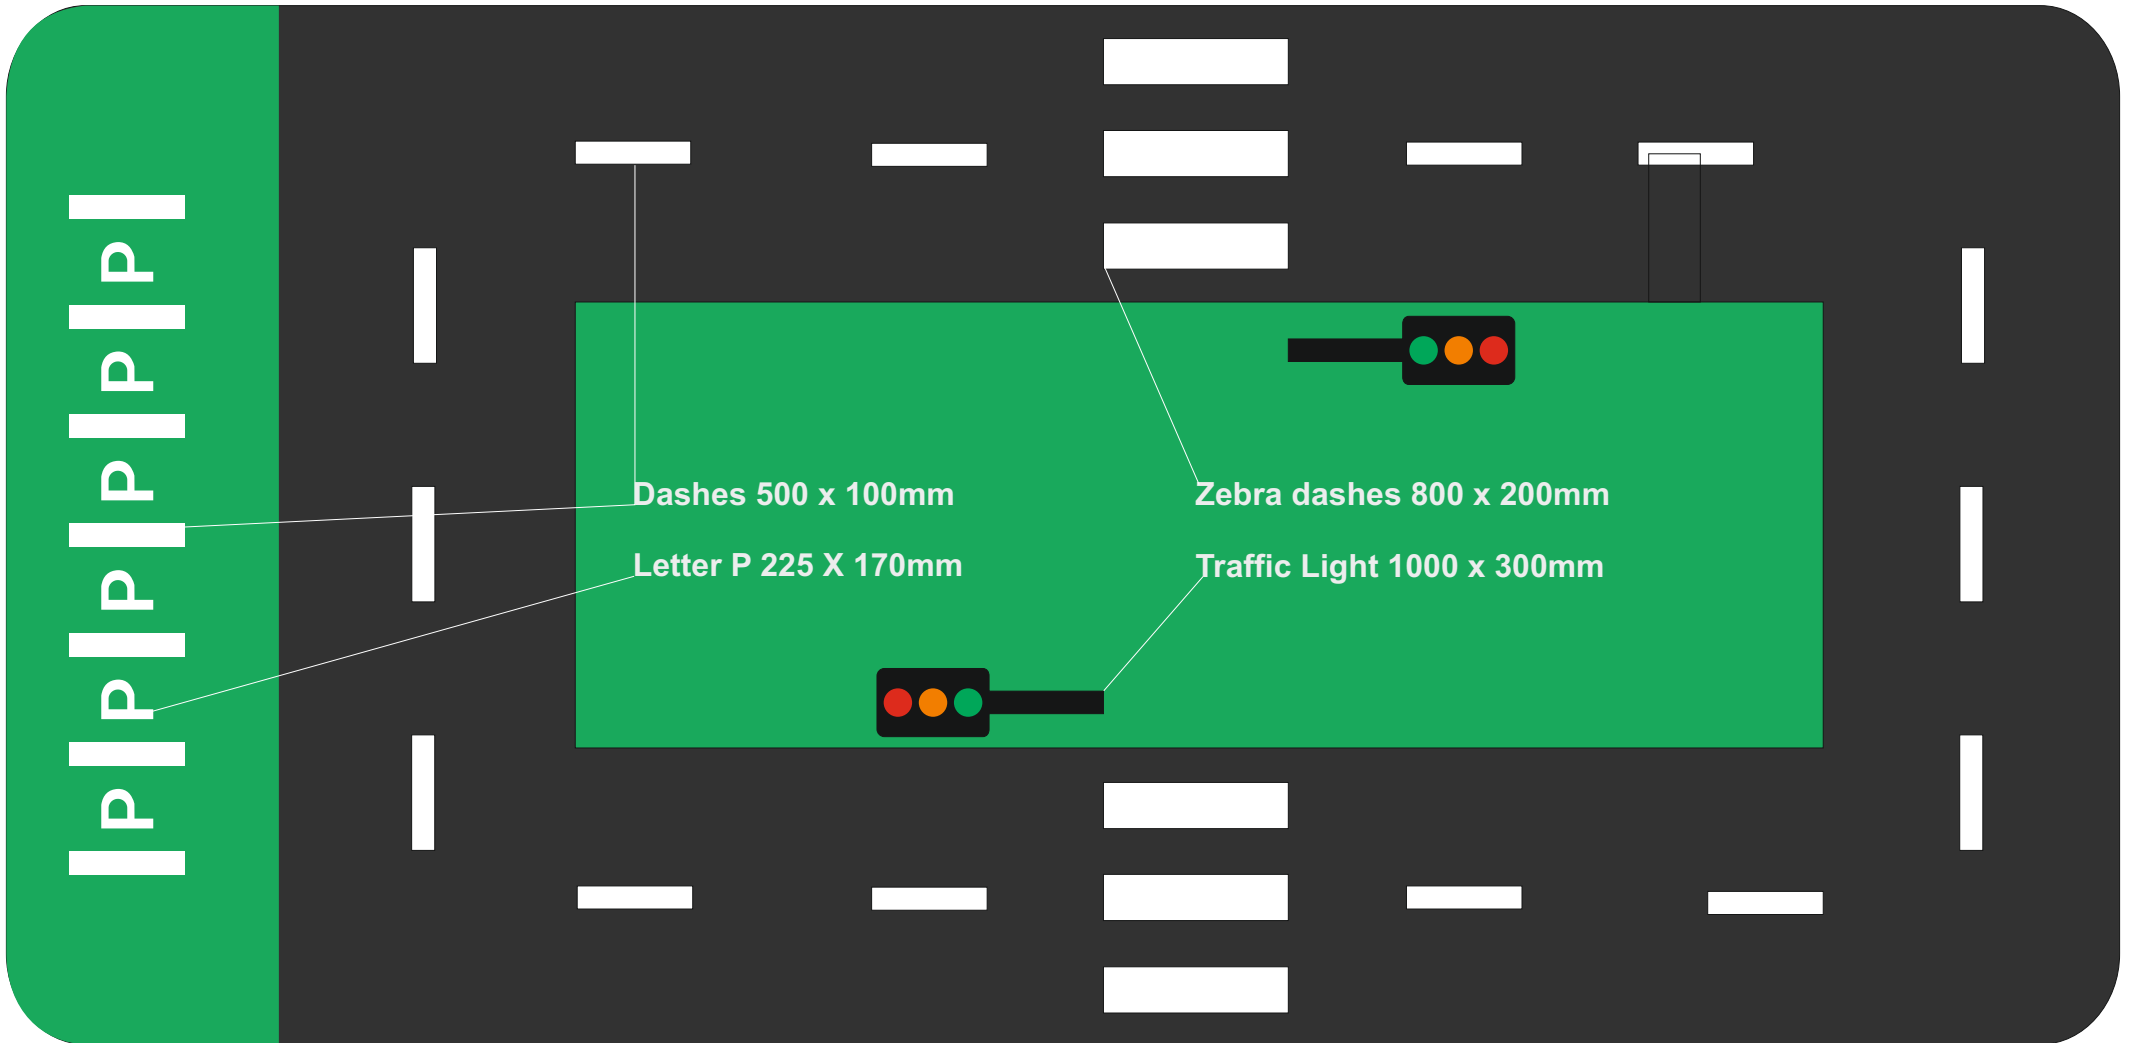

Soft Surfaces

SPORTS AND SAFETY SURFACES

Road Markings