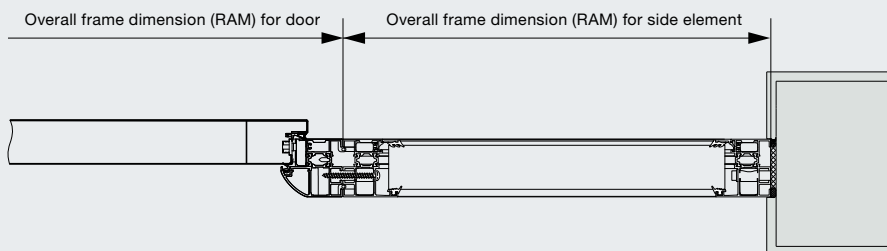

Horizontal view of side element

* The clear passage width does not allow for the handle projection on the width.

** The structural opening height is based on the finished floor dimension which includes any and all floor coverings. (Please note that each application/project is unique and the tolerance may alter)
These doors are rebated on all four sides, failure to take the floor covering into consideration could prevent the door from opening.