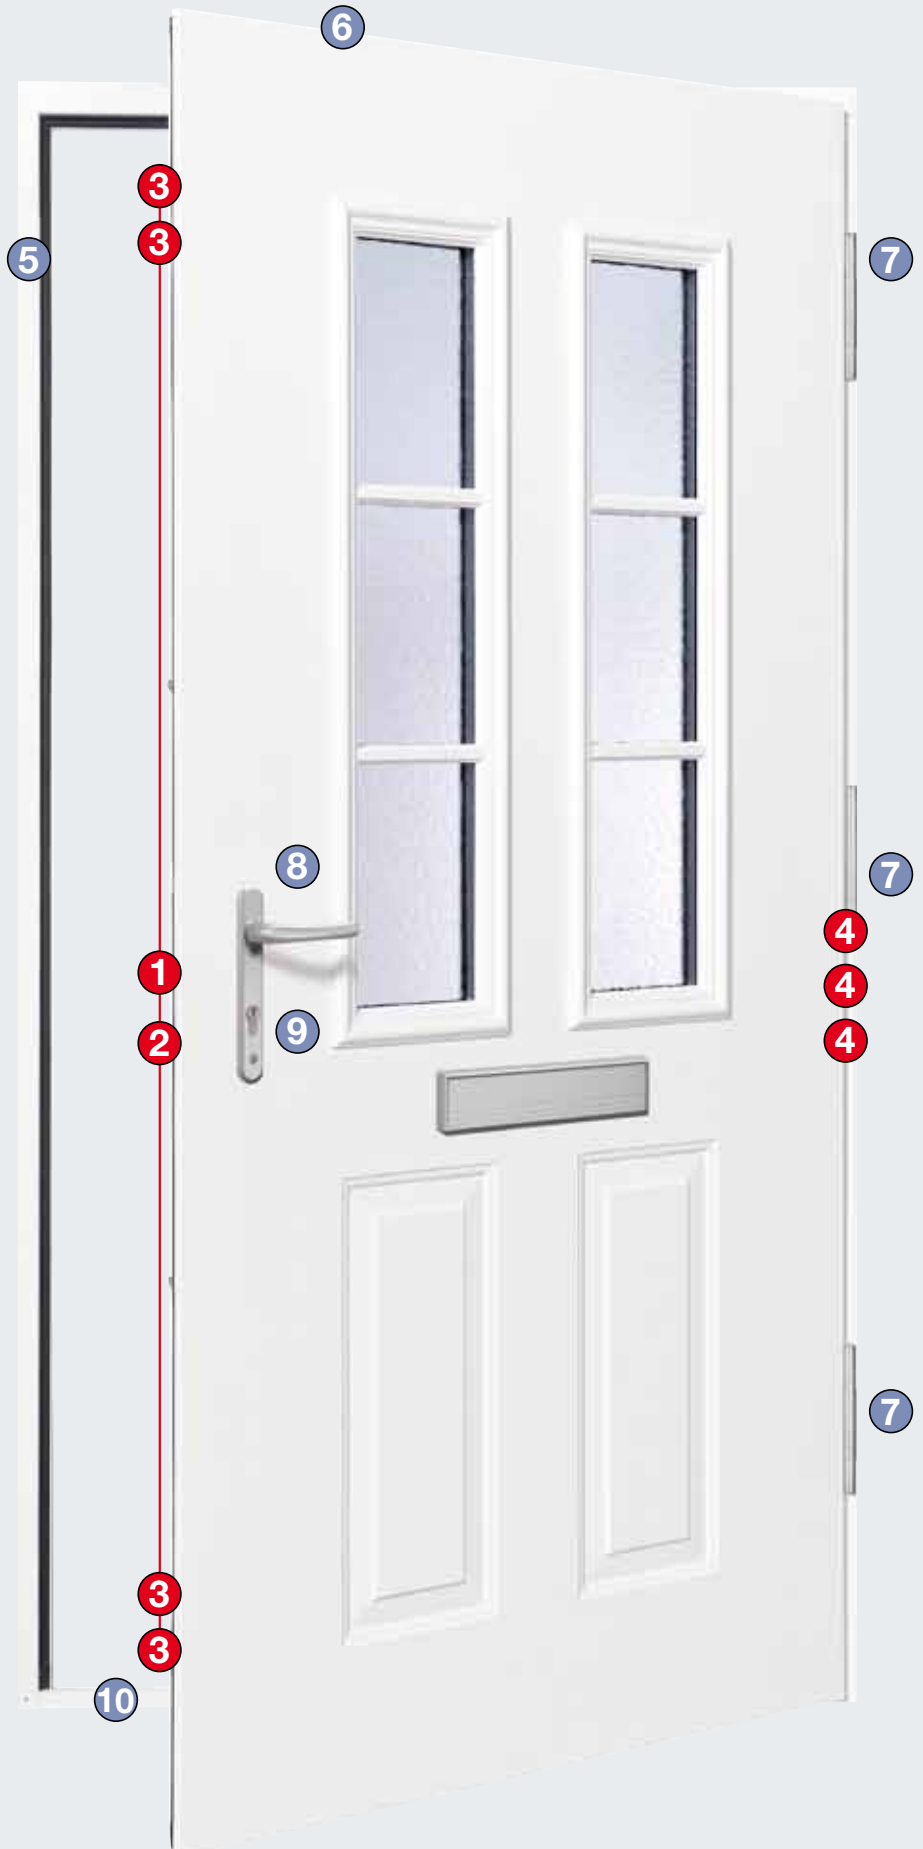

Feeling safe at home: 2 conical swing bolts engage with 2 additional security bolts and 1 lock bolt in the frame's lock plates and pull the door tightly shut. Three further security bolts on the hinge side in conjunction with the 3 standard hinges make it practically impossible to force the door open. With a soft-lock latch to quietly close the door.

Soft-lock latch

Locking rod

Swing bolt with security bolts

Security bolts

5

Aluminium frame

An aluminium frame with thermal break provides exceptionally high thermal insulation and the round-style design gives your door an extremely exclusive appearance.

6

Flush-fitting door appearance

A smooth, all-over door leaf without visible leaf frame creates a harmonious appearance.

7

Perfectly hung with 3-way adjustable hinges

Sturdy, two-part 3-way adjustable hinges with safety pins and aluminium decorative covers guarantee smooth door function.