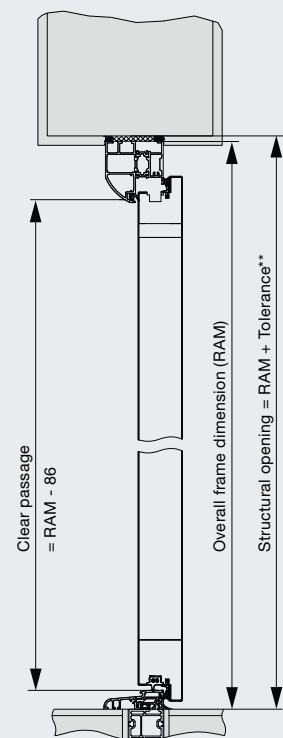

Vertical view of door