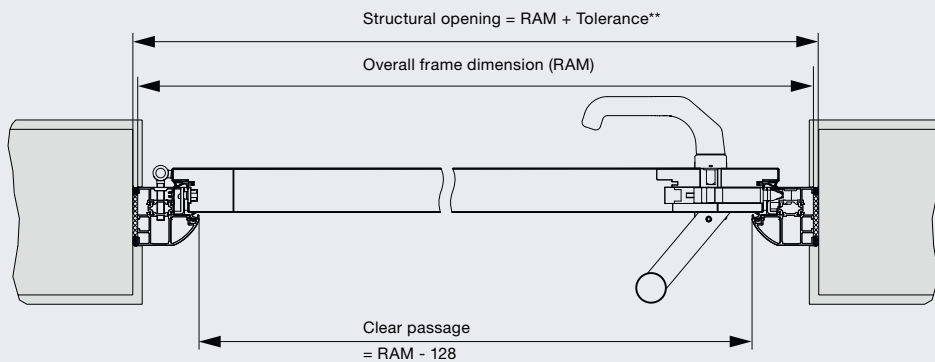

ThermoPro

Dimensions and fitting data

Aluminium frame

Doors

Standard European Sizes	
Overall frame dimension (ordering size)	Clear passage *
1,000 × 2,100	872 × 2,016
1,100 × 2,100	972 × 2,016

Special sizes	
	Overall frame dimension (ordering size)
TPS 100, 200, 300, 400	875 – 1,100 × 1,990 – 2,100
TPS 020, 025, 030, 700, 800, 900	875 – 1,250 × 1,990 – 2,250
TPS 010, 015, 040	875 – 1,250 × 1,875 – 2,250

All measurements in millimetres.

Side elements

Standard European Sizes	
	Overall frame dimension (ordering size)
Glass infill: Mastercarré, clear glass, sand-blasted float TPS 010, 015, 020, 025, 030, 040, 700, 800, 900	400 × 2,100
Panel infill: TPS 100, 200, 300, 400	450 × 2,100

Special sizes	
	Overall frame dimension (ordering size)
Glass infill: TPS 010, 015, 020, 025, 030, 040, 700, 800, 900	400 – 500 × 1,875 – 2,250 mm

Transom lights

Special sizes	
	Overall frame dimension (ordering size)
Glass infill: TPS 010, 015, 020, 025, 030, 040, 700, 800, 900	875 – 2,250 × 400 – 500
Panel infill: TPS 100, 200, 300, 400	875 – 2,000 × 400 – 500

Horizontal view of door