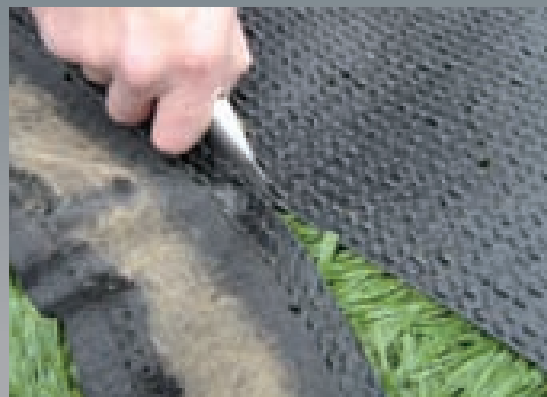

talk to
TigerTurf

www.tigerturfworld.com