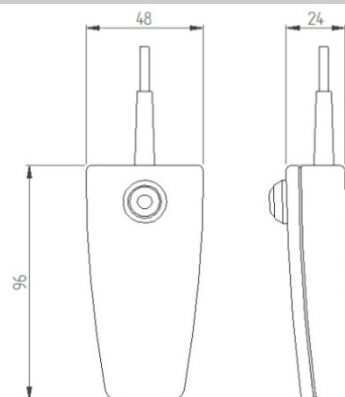

6310 USB Hand controls

PRODUCT IMAGE

LINE DRAWING

BENEFITS

- plug & play operation using OS drives
- 2.5m cable length
- emulates single or multiple keyboard functions
- factory set to your requirements
- 1-3 buttons
- ergonomic design

SPECIFICATIONS

standards/approvals	low voltage directive 2006/95/EN
degree of protection	EN60529 IPX2
connection method	USB 1.1
electrical rating	20mA 5V DC
contact configuration	normally open
pressure range	n/a
operating temperature	-5°C to +40°C
body material	thermoplastic
weight	120g approx.
additional information	compatible with Windows 7, TM Apple Mac and Linux TM systems