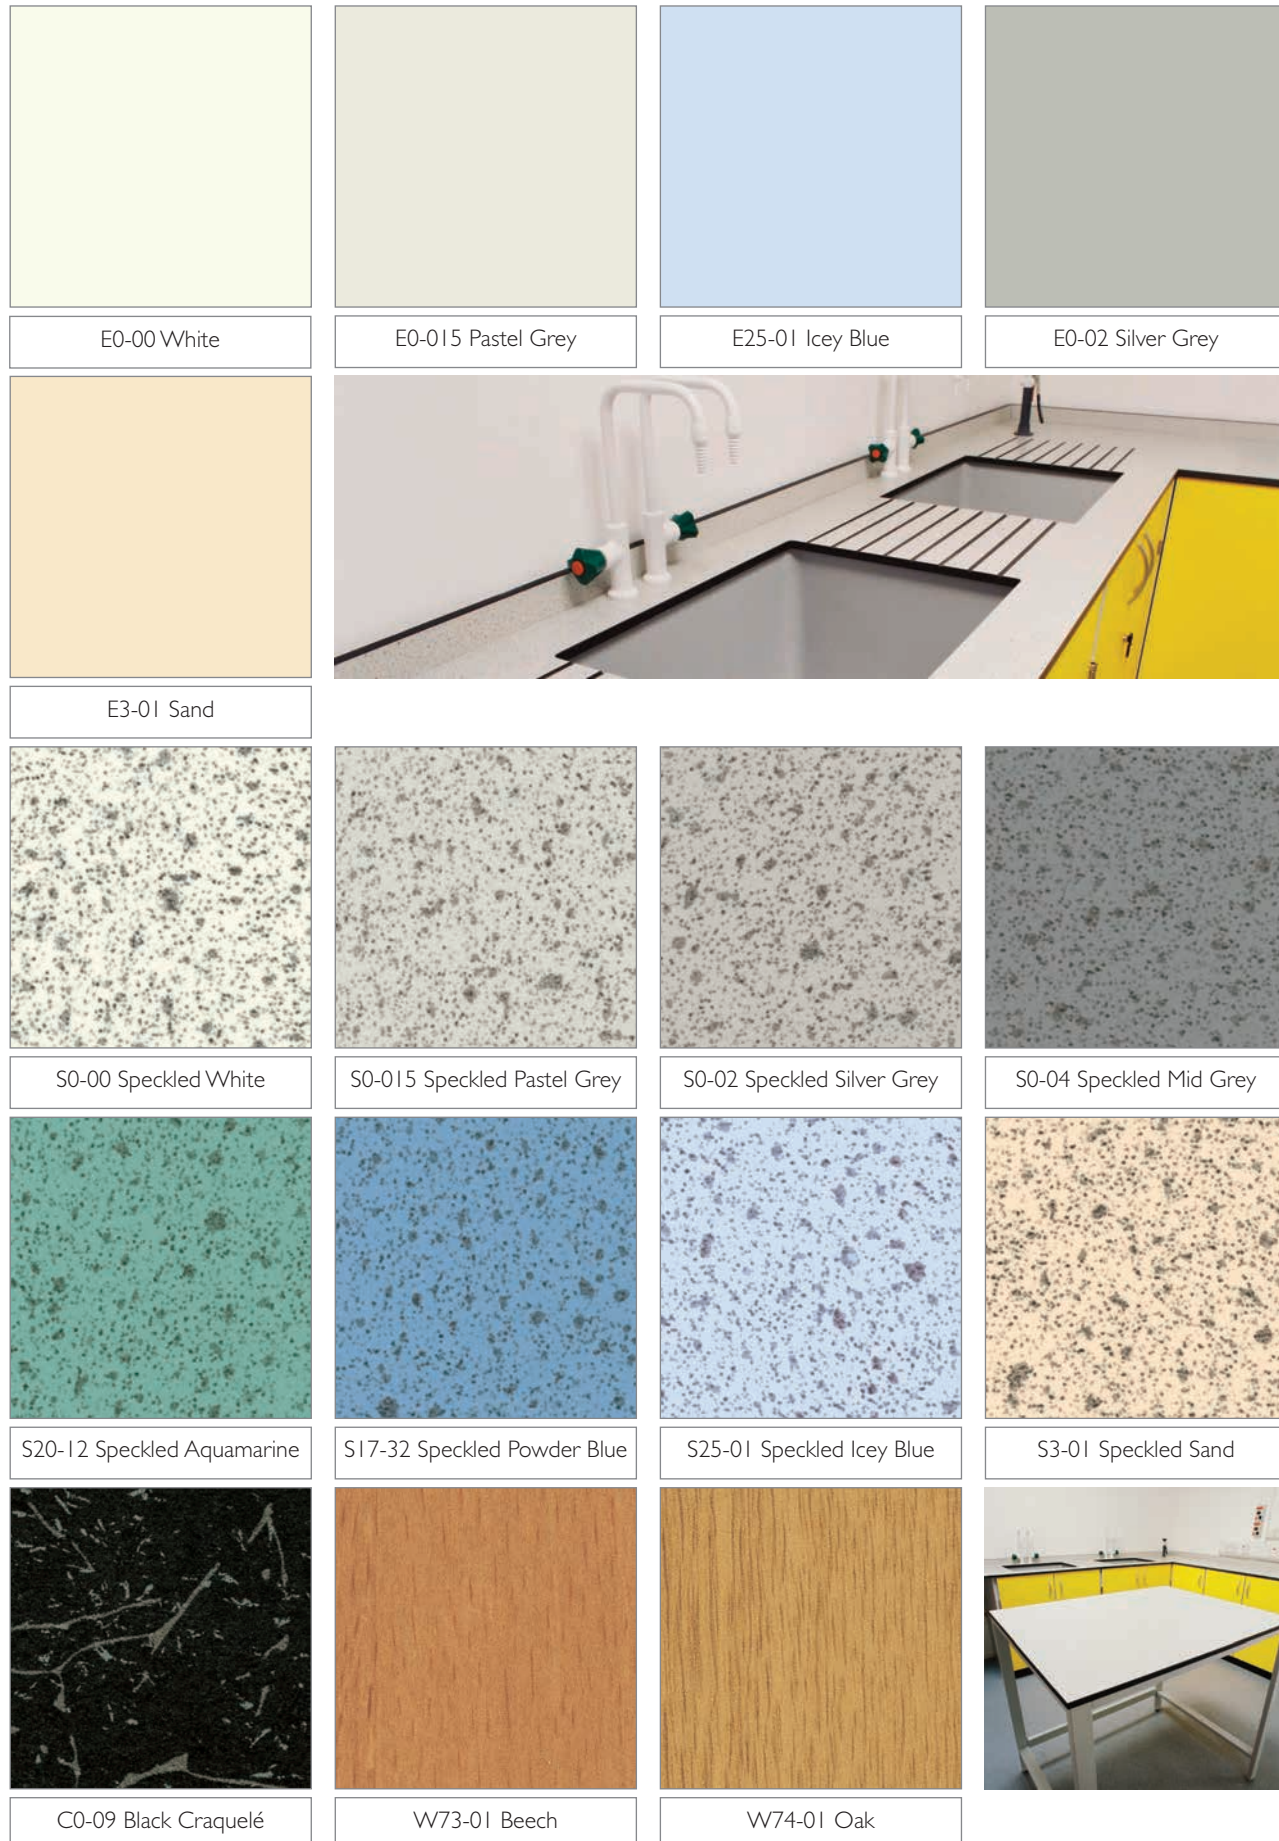

The colours and patterns in this document are printed and therefore may vary slightly from Trespa panel colours. Samples are available on request.

Research

Trespa TopLab^{PLUS}

TRESPA®

NB: Colours in this brochure may change without notice.

NB: TopLab^{PLUS} panels are supplied with decor colours to one side, black on reverse