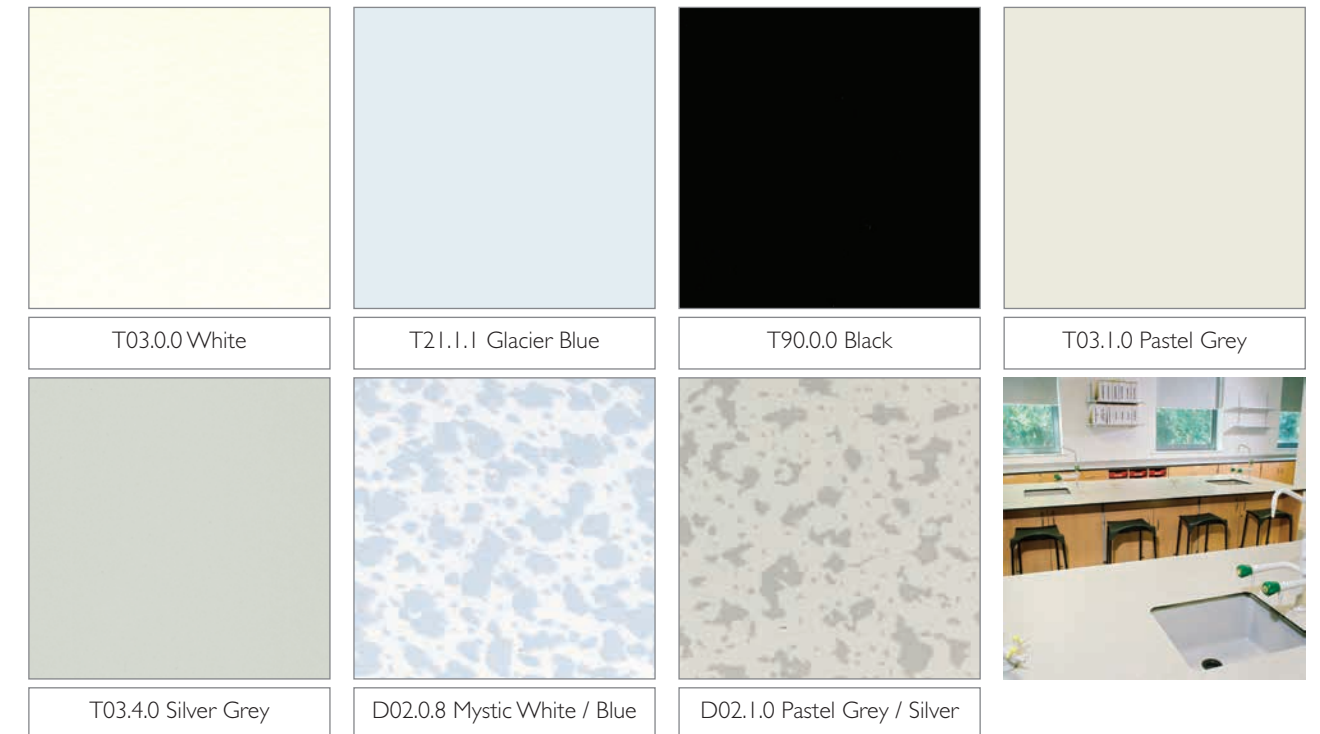

The colours and patterns in this document are printed and therefore may vary slightly from Trespa panel colours. Samples are available on request.

Research

Trespa TopLab^{PLUS}

TRESPA®

NB: Colours in this brochure may change without notice.

NB: TopLab^{PLUS} panels are supplied with decor colours to one side, black on reverse