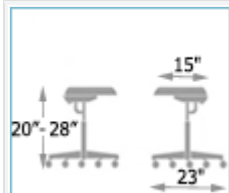

Specification

Made in UK. CE marked

SWL: 165kg

Some assembly required

Manufacture & Delivery

FREE Delivery mainland UK by courier

Production Lead Time - approx. **10-15 working days**