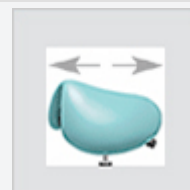

Options

HAN9011	Alternative Low Lift	£20
HAN9012	Alternative High Lift	£20
HAN9013	Alternative Wheels - state choice	£22
HAN9014	Anatomic Memory Foam Layer	£30
HAN9021	Smaller Saddle Seat Pad	£30
V30	Choice of Plain Upholstery Colours	FOC
V32	Upholstery Upgrade	£15

Prices are VAT exclusive

Advice / Ordering call 0121 332 1850 or [email](#)

Manufacture & Delivery

FREE Delivery mainland UK by courier

Production Lead Time - approx. **10 working days**

Options to Order

Height Variants:
Low Lift 19"-24"
High Lift 22"-32"

Wheel Variants:
Soft Anti-Static -roll freely on hard floors; Break Loaded -roll & lock when sat on; Static -cup feet

Additional layer of Anatomic Memory Foam padding gives extra comfort if seated for long periods