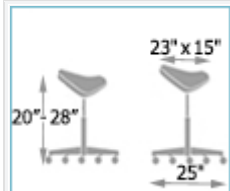

Special Feature:

Foot Rest Ring - provides a foot rest support for added comfort and if working at a higher height (9400).

Specification

- Made in UK. CE marked
- SWL: 165kg
- Some assembly required

Saddle Stools

£120 / £140

Product Code - HAN9420 / 9400

Features

- Contoured saddle shaped pad aids correct posture
- Pneumatic height adjustment - 20"-28"
- 360° swivel
- Anti-microbial seamless vinyl upholstery
- Hard free-wheeling castors

Options

- Choice of vinyl colours
- Low 19"-24" or high 22"-32" height variants
- Anatomic Memory Foam
- Soft, braking or static wheel variants
- Smaller -2" saddle pad

Pricing & Ordering

HAN9420 Standard Saddle Stool	£120
HAN9400 Standard Saddle Stool with foot rest	£140