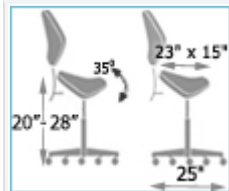

Specification

Made in UK. CE marked

SWL: 165kg

Some assembly required

Manufacture & Delivery

FREE Delivery mainland UK by courier

Production Lead Time - approx. **10 working days**