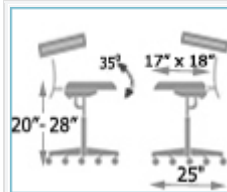

Specification & Technical Information

Made in UK. CE marked

SWL: 165kg

Some assembly required

Manufacture & Delivery

FREE Delivery mainland UK by courier

Production Lead Time - approx. **15 working days**