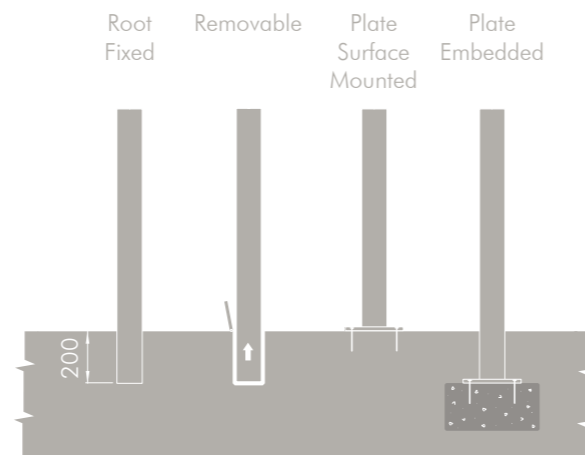

Ø101/ 114/ 141