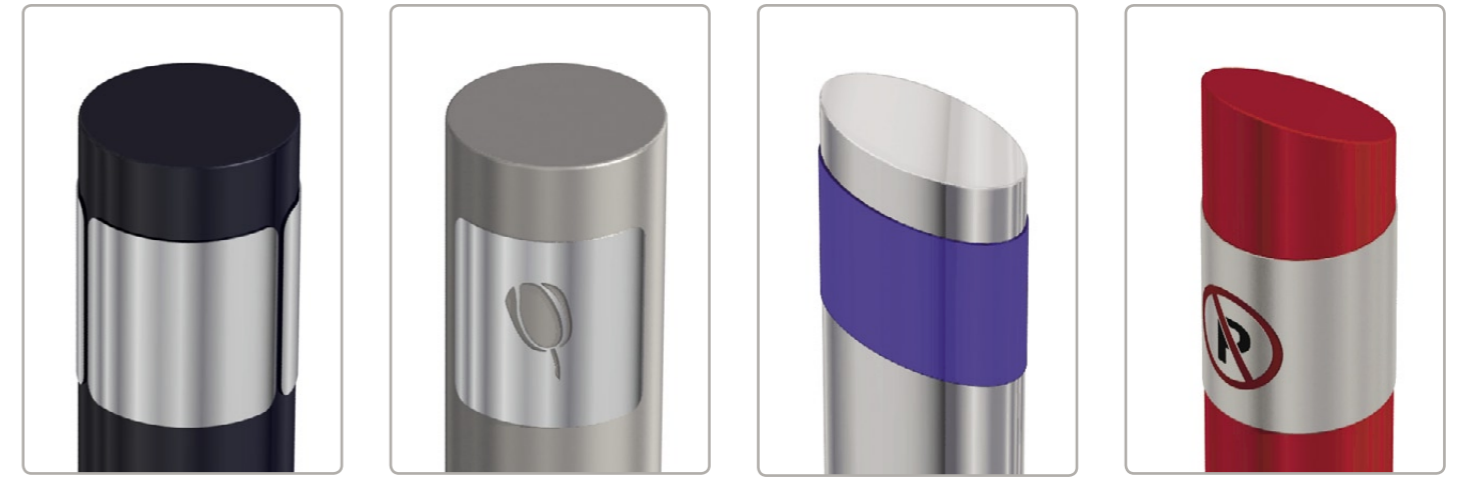

Custom

2-3mm 304 or 316 grade stainless steel
2-3mm 304 oder 316 Typ Edelstahl
acero inoxidable de 2-3 mm en calidad 304 o 316

available in standard RAL colours
in allen RAL Farben erhältlich
disponible en colores RAL estándar

polished, brushed or satin
poliert, gebürstet, vollglänzend
pulido, esmerilado o satinado

choice of Trim with option of a laser cut or etched decal
Ausführung mit Laser Schiene oder eingezttem Dekor
opción Trim con posibilidad de corte por láser o grabado

LM1 Bollard with powder coated finish and three 1/3 polished Trim Bands

LM1 Bollard with powder coated finish and one 1/3 polished Trim Band with laser cut decal

LM2 Bollard with polished finish and a powder coated Full Trim Band

LM3 Bollard with powder coated finish and a satin Full Trim Band with coloured etched decal